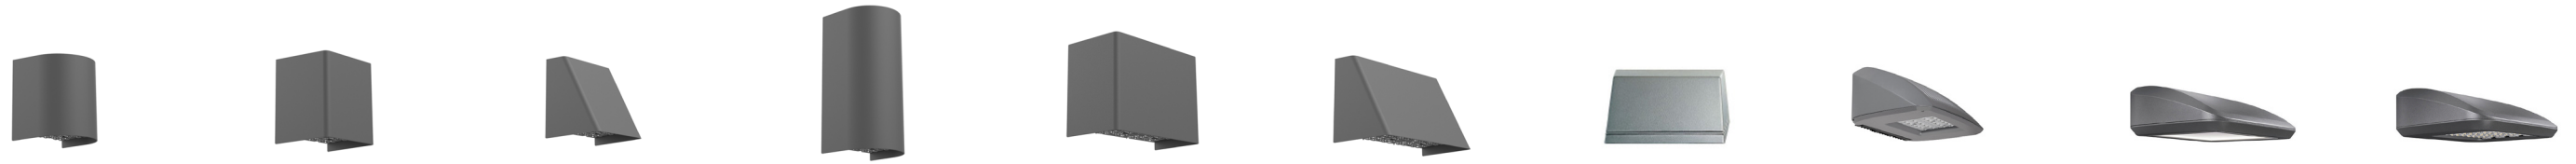

Outdoor

Wall Sconces

Product Selection Guide

Gardco wall sconce luminaires blend excellent performance with aesthetics. Multiple shapes are available to blend with architecture or make a statement.

Rating	Better	Better	Better	Better	Better	Better	Better	Better	Best	Best
Product	GeoForm Cylinder Small	GeoForm Block Small	GeoForm Wedge Small	GeoForm Cylinder Medium	GeoForm Block Medium	GeoForm Wedge Medium	101 LED	121 LED	PureForm Sconce Comfort	PureForm Sconce
Prefix	GCS	GBS	GWS	GCM	GBM	GWM	101L	121	PWS	PWS
Lumen Output Range	1,700-6,500	1,700-6,500	1,700-6,500	1,700-6,500	2,900-12,700	2,900-12,700	1,429-12,045	1,391-12,421	2,448-10,698	6,298-21,800
Efficacy	130-175	130-175	130-175	130-175	140-180	140-180	98-136	93-140	102-116	120-137
Distribution	Type 2, 3, 4, Wall Wash, Spot, Pencil	Type 2, 3, 4, Wall Wash, Spot, Pencil	Type 2, 3, 4	Type 2, 3, 4, Wall Wash, Spot, Pencil	Type 2, 3, 4, Wall Wash, Spot, Pencil	Type 2, 3, 4	Type 2, 3, 4	Type 2, 3, 4	Type 2, 3, 4	Type 2, 3, 4, BLC
Uplight Capability (wet location)	✓	✓	-	✓	✓	-	-	-	-	-
Color Temperature	3000, 4000, 5000	3000, 4000, 5000	3000, 4000, 5000	3000, 4000, 5000	3000, 4000, 5000	3000, 4000, 5000	3000, 4000, 5000	2700, 3000, 3500, 4000, 5000, Amber	2700, 3000, 3500, 4000, 5000, Amber	2700, 3000, 3500, 4000, 5000, Amber
Mounting Height	8-12'	8-12'	8-12'	8-12'	12-24'	12-24'	8-20'	8-20'	8-20'	15-25'
0 Uplight	✓	✓	✓	✓	✓	✓	✓	✓	✓	✓
Emergency Battery Backup (0°C to 40°C)	✓	✓	✓	-	-	-	-	-	✓	-
Emergency Cold Pack (-20°C to 40°C)	-	-	-	✓	✓	✓	✓	✓	✓	✓
Field Adjustable Wattage Selector (FAWS)	✓	✓	✓	✓	✓	✓	-	✓	✓	✓
Dual Circuit Control (DCC)	-	-	-	-	✓	✓	✓	✓	-	✓
Auto Profile Dimming	-	-	-	✓	✓	✓	✓	✓	✓	✓
Motion Response	-	-	-	-	✓	✓	✓	✓	✓	✓
Interact Compatible	-	-	-	-	-	-	-	✓	✓	✓
Photocell	Button	Button	Button	Button	Button	Button	Button, TLRD5, TLRD7, TLRPC	Button	Button	Button
Additional Options	Emergency Battery Backup	Diffusing lens, Emergency Battery Backup	Diffusing lens	Emergency Battery Backup	Emergency Battery Backup	Emergency Battery Backup	-	-	-	-
Finish	Bronze, Black, White, Medium Gray, Dark Gray	Bronze, Black, White, Medium Gray, Dark Gray	Bronze, Black, White, Medium Gray, Dark Gray	Bronze, Black, White, Medium Gray, Dark Gray	Bronze, Black, White, Medium Gray, Dark Gray	Bronze, Black, White, Medium Gray, Dark Gray	Bronze, Black, White, Medium Gray, Dark Gray	Bronze, Black, White, Medium Gray, Dark Gray	Bronze, Black, White, Medium Gray, Dark Gray	Bronze, Black, White, Medium Gray, Dark Gray
IP Rating	IP65	IP65	IP65	IP65	IP65	IP65	IP66 LED Light Engine	IP66 LED Light Engine	IP65	IP65 housing/IP66 LED Light Engine
DLC Listing	Premium	Premium	Premium	Premium	Premium	Premium	Standard	Premium, Standard	Premium	Premium
Certifications	cULus	cULus	cULus	cULus	cULus	cULus	Title 24, cULus	Title 24, cULus	UL/cUL	UL/cUL
Lifetime	L70-100,000h	L70-100,000h	L70-100,000h	L70-100,000h	L70-100,000h	L70-100,000h	L70-100,000h	L70-100,000h	L70-100,000h	L70-100,000h
Limited Warranty	5 years	5 years	5 years	5 years	5 years	5 years	5 years	5 years	5 years	5 years
Link										