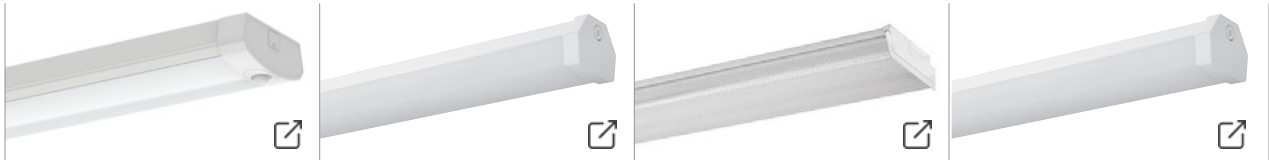

Real convenience for your operation's success. Tough and dependable luminaires designed for ease of handling and flexibility.

★ High
★ Medium
★ Low
- NA

	Budget-grade	Budget-grade	Value-grade	Specification-grade	
	Good	Good	Better	Best	
	NWL LED Wraparound	Fluxstream EZ LED Wraparound	OWL LED Wraparound	Fluxstream LED Wraparound	
Applications	Education	★	★	★	
	Office	★	★	★	
	Healthcare	★	★	★	
	Retail	★	★	★	
	Industrial	-	★	-	
	Residential	★	★	★	
Features	Sizes	2', 4', 8'	4'	2', 4', 8'	4'
	Modular Wiring	Electro-Connect (see product spec sheet for details)	Electro-Connect (see product spec sheet for details)	Electro-Connect (see product spec sheet for details)	Electro-Connect (see product spec sheet for details)
	DLC	Standard	-	Standard	Standard
	Lumens (Max)	4000	4000	3000, 4000, 5000, 7000	2000, 3000, 4000, 5500, 6000, 8000, 11000, 14000
Performance	Lumens Field Selectable	1500, 2000, 2500, 3000, 4000, 5000, 6000, 8000, 10000	-	-	-
	Color Render Index	80 CRI	80 CRI	80 CRI	80 CRI
	Color Temperature	3500K, 4000K, & 5000K (color selectable)	3000K, 3500K, & 4000K	3000K, 3500K, 4000K, & 5000K	3000K, 3500K, 4000K, & 5000K
	Efficacy	-	up to 104lm/W	up to 106lm/W	up to 122lm/W
	Ambient Temp.	-10 to +35°C	-20 to +25°C	-20 to +25°C	-20 to +25°C
	Emergency	-	Yes	Yes	Yes
	Voltage	120/277V & 347V	120/277V & 347V	120/277V & 347V	120/277V & 347V
	Lifespan	5 year warranty	5 year warranty @ (L70) 50,000hrs	5 year warranty @ (L70) 50,000hrs	5 year warranty @ (L70) 100,000hrs
Sensors/Controls	Sensor	Occupancy	Occupancy	-	Occupancy
	SpaceWise	-	-	-	Yes
	Interact Ready	-	-	-	Yes
	Dimming	0-10V	-	0-10V	0-10V
	Link				