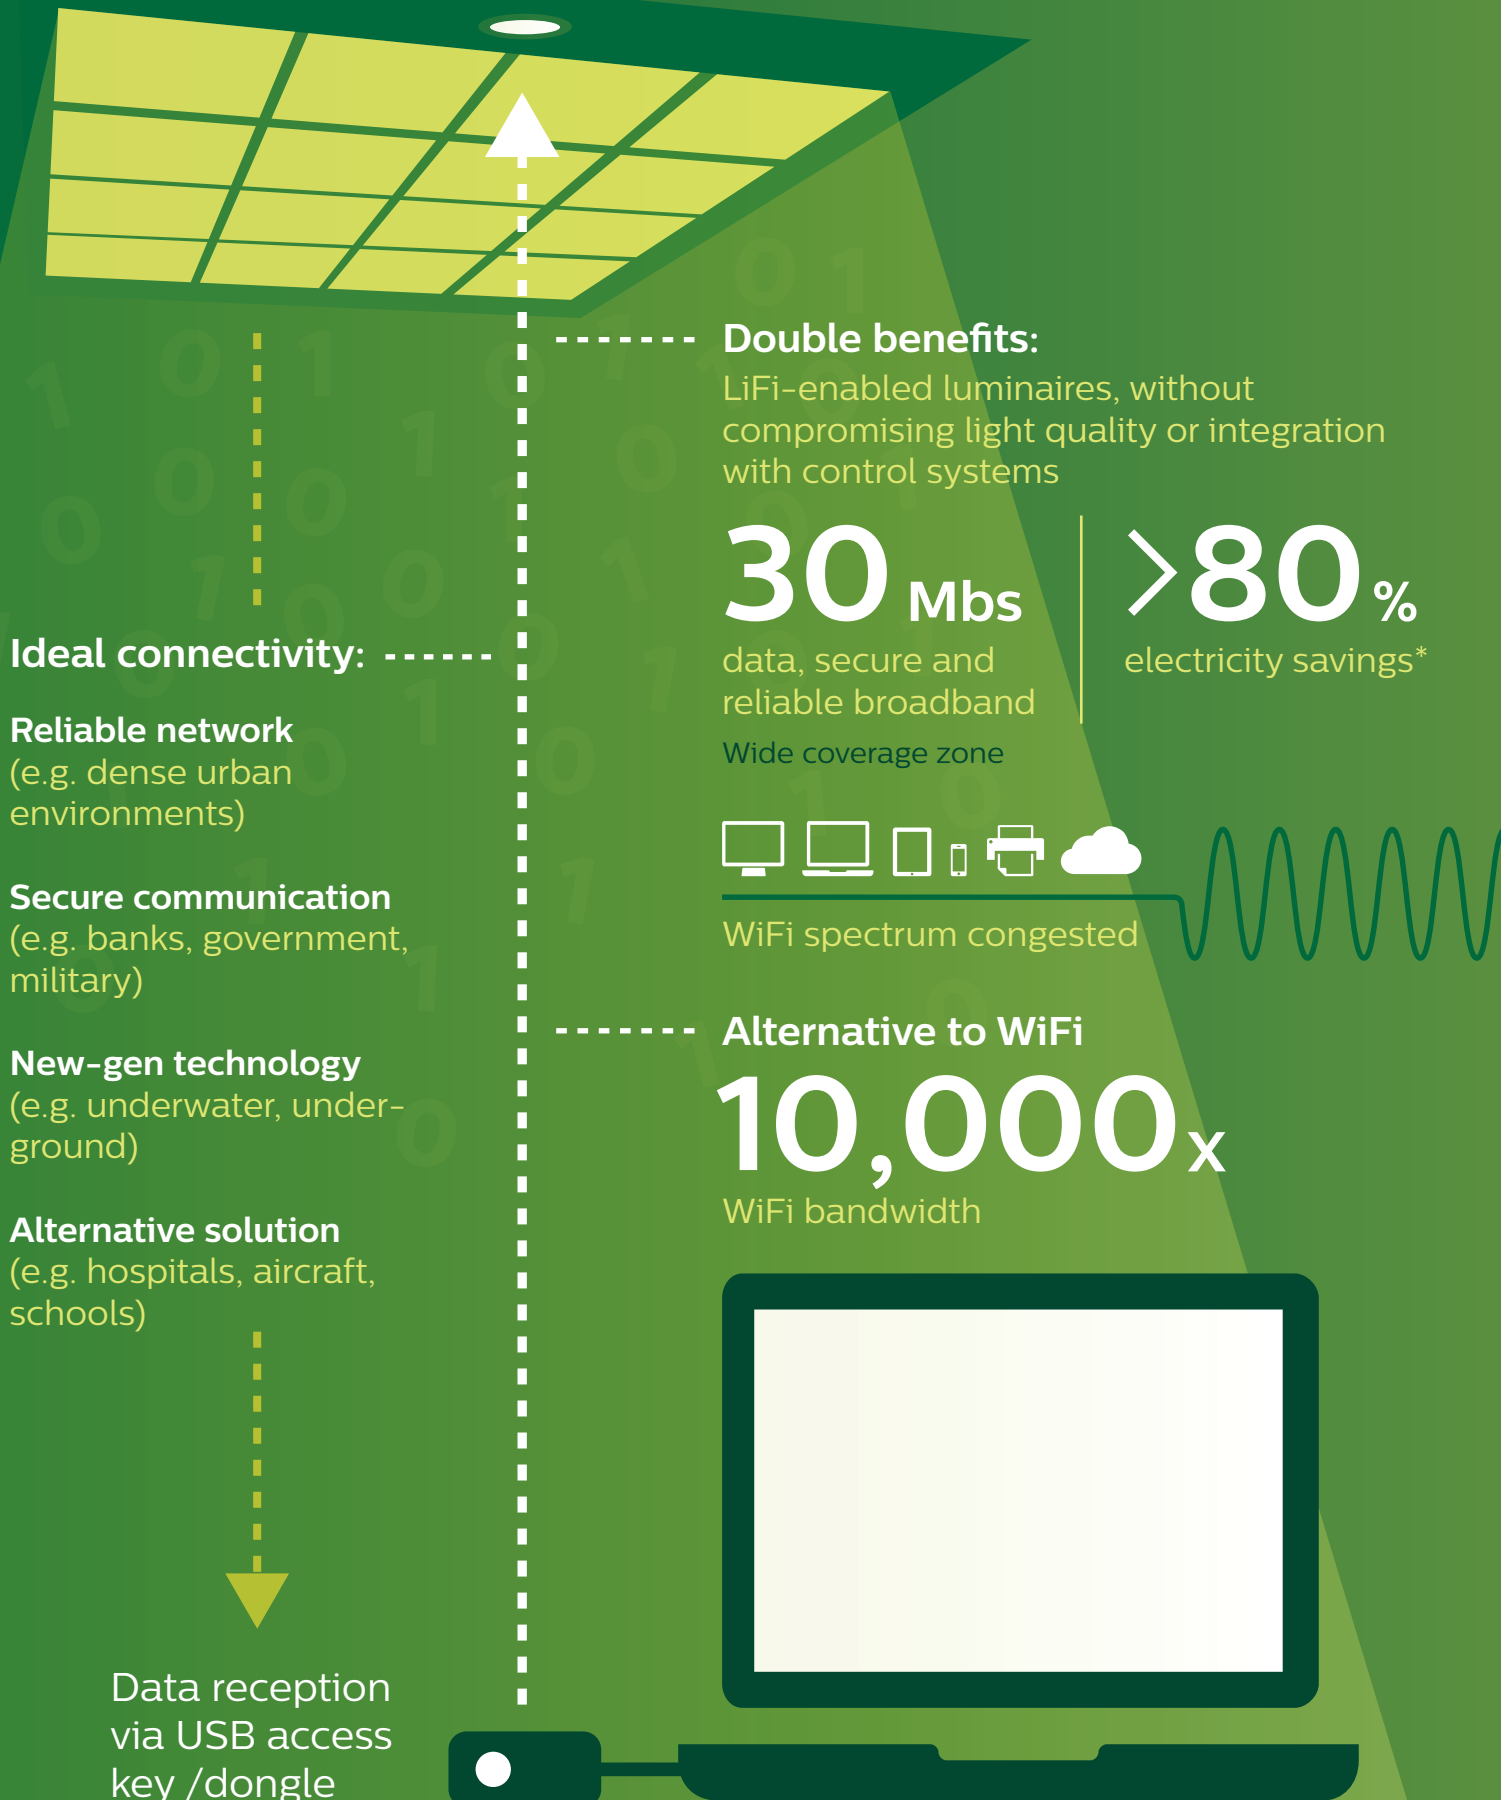

Why Philips LiFi luminaires

Light Fidelity (LiFi) is a two-way, high-speed wireless technology similar to WiFi but using light waves instead of radio waves to transmit data.

*when compared to conventional lighting