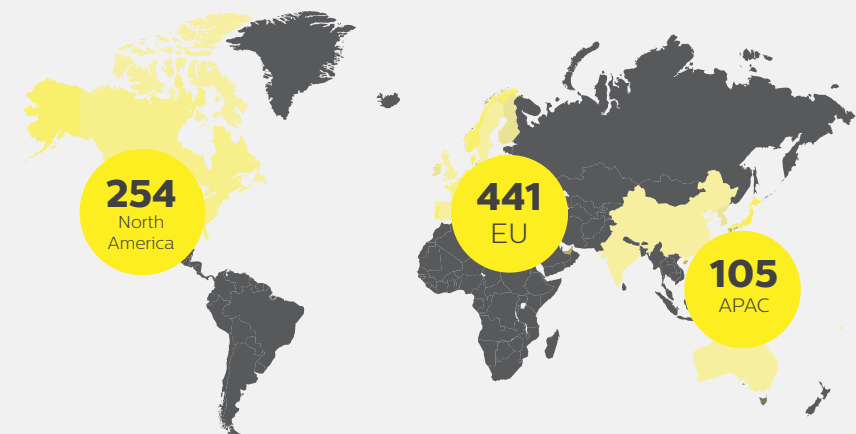

Philips Lighting's EnabLED Licensing Program for LED luminaries and Retrofit Bulbs

800
licensees
and increasing

July 2017

Worldwide number of licensees

165 EnabLED members
worldwide
are using the logo in their communications

Breakdown of application areas our licensees operate in*

*Licensees may be active in more than one application area.

Consumer,
Industry,
Office

Retail,
In store

Entertainment,
Theatrical,
Architectural

Street
Lighting,
Outdoor