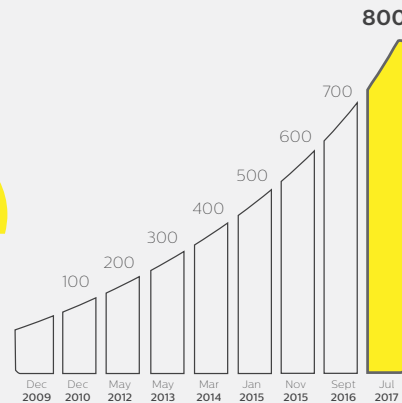

Philips Lighting's EnabLED Licensing Program for LED luminaries and Retrofit Bulbs

800
licensees
and increasing

July 2017

Worldwide number of licensees

165 EnabLED members
worldwide
are using the logo in their communications