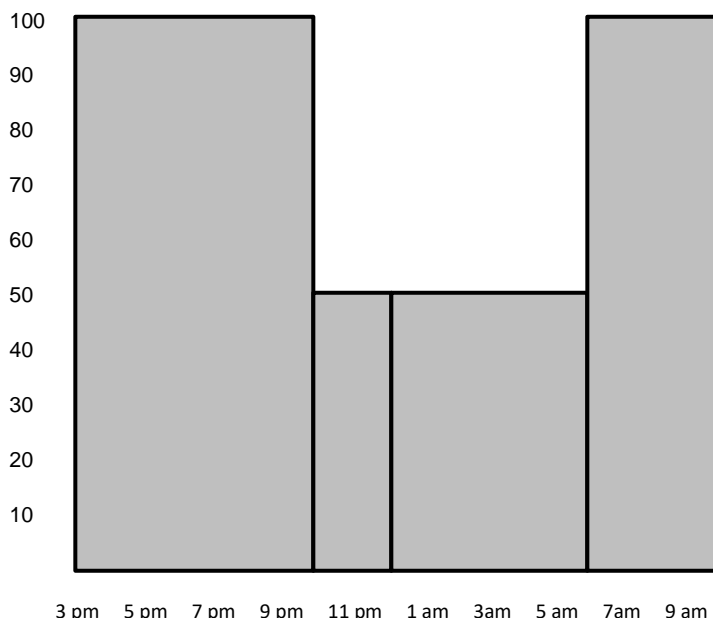

INSTALLATION INSTRUCTIONS

LUMINAIRE WITH AUTOMATIC PROFILE DIMMING (APD)

IMPORTANT: READ ALL INSTRUCTIONS BEFORE PERFORMING ANY WORK. BE SURE ALL POWER IS OFF PRIOR TO INSTALLING LUMINAIRES.

WARNING: FIXTURE MUST BE GROUNDED IN ACCORDANCE WITH APPROPRIATE CODES. FAILURE TO DO SO MAY RESULT IN SERIOUS INJURY.

NOTE: THIS INSTALLATION INSTRUCTION SHEET IS FOR AUTOMATIC PROFILE DIMMING.

-LUMINAIRE WITH APD IS A LAMP(S) CONTROL DEVICE THAT ENABLES HIGH ENERGY SAVINGS WITHOUT ANY INSTALLATION EFFORT. INSTALL THE LUMINAIRE WITH THE CORRECT LINE VOLTAGE AND WAIT FOR THREE DAYS UNTIL THE DIMMING PROFILE IS CALIBRATED.

-THE APD OPTION WORKS THROUGH A SIGNIFY ADVANCE DEVICE CALLED THE DYNADIMMER. IT IS A STAND-ALONE LUMINAIRE BASED DEVICE WHICH CONTROLS THE 1-10V LED DRIVER. ONCE THE DYNADIMMER DETECTS ANY VOLTAGE IT SWITCHES THE OUTPUT FROM 50% STANDARD ILLUMINATION TO 100%.

-THE LUMINAIRE-APD HAS NO INTERNAL CLOCK AND USES A NIGHT TIME MIDPOINT CALCULATION TO DETERMINE THE ABSOLUTE TIME. THE MIDPOINT IS CALCULATED AS THE MIDDLE POINT BETWEEN THE "SWITCH ON" POINT AND "SWITCH OFF" POINT.

FIGURE 1

-THE DYNADIMMER NEEDS TWO NIGHTS TO CHECK CONSISTENCY OF DURATION OF BOTH NIGHTS (ON/OFF WITHIN 1 HOUR BOTH NIGHTS). THE DIMMING SCHEDULE WILL START TO OPERATE ON THE THIRD NIGHT AFTER INSTALLATION.

-THE LUMINAIRE-APD IS PREPROGRAMMED AT THE FACTORY. THE PROGRAM DIMS THE LIGHT 50% 2 HOURS BEFORE THE NIGHT TIME MIDPOINT AND 6 HOURS AFTER THE NIGHT TIME MIDPOINT (SEE FIGURE 1).

NOTE: APD WILL NOT ACTIVATE UNTIL THE THIRD NIGHT.

© 2018 Signify Holding. All rights reserved. This document contains information relating to the product portfolio of Signify which information may be subject to change. No representation or warranty as to the accuracy or completeness of the information included herein is given and any liability for any action in reliance thereon is disclaimed. The information presented in this document is not intended as any commercial offer and does not form part of any quotation or contract. All trademarks are owned by Signify Holding or their respective owners.