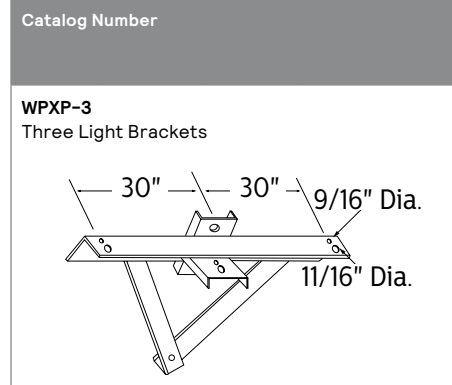

Cat. #	Finish	Wt lbs
WPXP-3	Primer	54
WPXDB-3	Dk. Bronze	54
WPXG-3	Galvanized	54