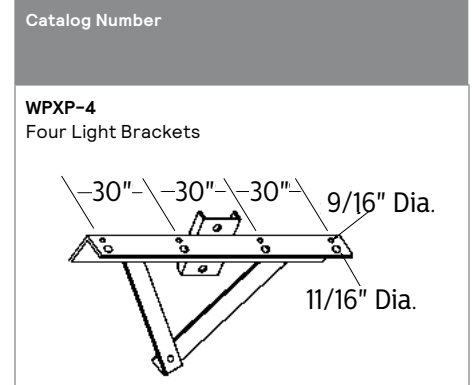

Cat. #	Finish	Wt lbs
WPXP-4	Primer	65
WPXDB-4	Dk. Bronze	65
WPXG-4	Galvanized	65