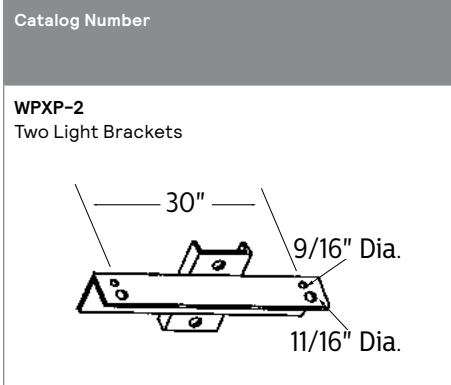

Wood Pole & Crossarm Brackets PA-46031

Ordering Information

Cat. #	Finish	Wt lbs
WPXP-2	Primer	21
WPXDB-2	Dk. Bronze	21
WPXG-2	Galvanized	21