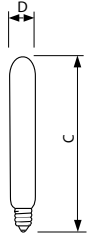

Application

- Ideal for indoor and outdoor signs.

Versions

E17, T6 1/2, Frosted

Dimensional drawing

Product

20T6-1/2/IF 120V 24PK