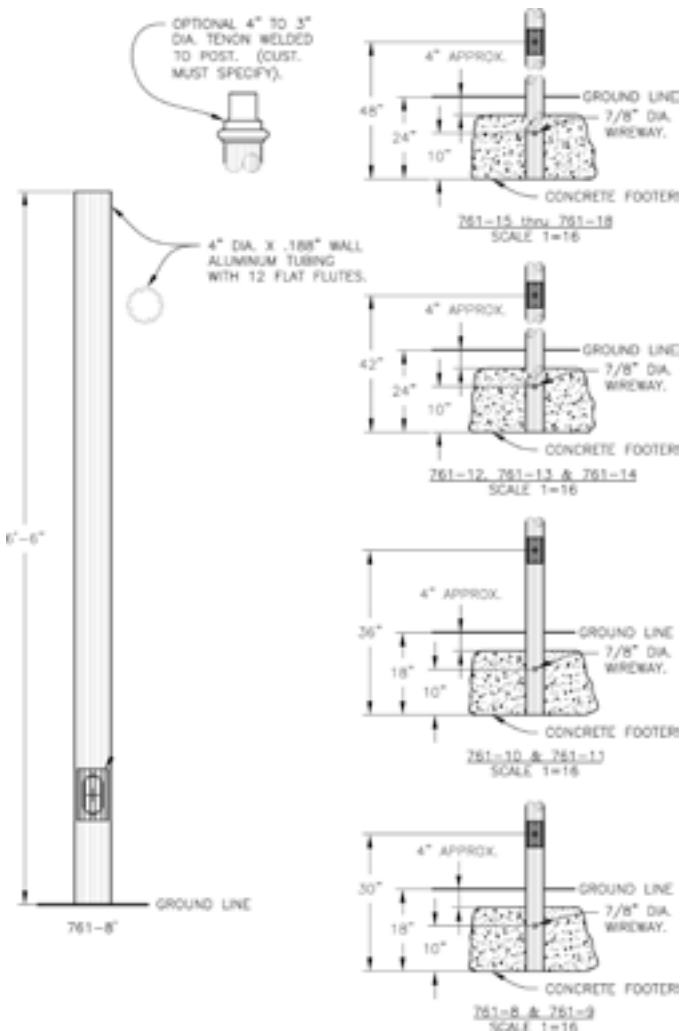

Project: _____

Location: _____

Cat.No: _____

Type: _____

Lamps: _____ Qty: _____

Notes: _____

Ordering Guide

Example: 761- 8 ABS B 0 D

Product Code	761-	Direct Burial Post
Height(s)	8 10 12 14	(8 ft.) (10 ft.) (12 ft.) (14 ft.)
Finish	ABS ACP ARD ASI BLK BRN BRZ FGN GRA IRN RBZ SRT VBZ VCP VGN VTC WBZ WHT	Antique Brass Antique Copper Antique Red Antique Silver Black Brown Bronze Forest Green Granite Ironstone Rustic Bronze Shadow Rust Verde Bronze Verde Copper Verde Vintage Copper Weathered Bronze White
Photoeye (Optional)	B C	120V 208V - 277V
Outlet Location (Optional)	0 T	For Direct Burial & Anchor Base 12" from Top of Pole
Outlet Options (Optional)	D G	Standard Duplex GFI Duplex

Specifications

OUTLET:

GFI Duplex Outlet has dual-function indicator light, universal metal weatherproof cover. Weatherproof while in use. Heavy-duty all-metal construction. Lockable security cover. Meets NEC 406.9 (B). Weather resistant. Standard Duplex Outlet has universal metal weatherproof cover. Weatherproof while in use. Heavy-duty all-metal construction. Lockable security cover. Meets NEC 406.9 (B). Weather resistant.

CONSTRUCTION:

Flat Fluted aluminum direct burial post. Aluminum removable access door. Tenon welded to post top.

FINISH:

Resilient TGIC thermoset polyester powdercoat paint is electrostatically applied to every fixture. Specially formulated for Philips Outdoor Lighting, it provides UV protection, and the highest temperature rating in the industry. In addition to the standard color choices shown, a spectrum of custom colors is available.

WARRANTY:

Three-year limited warranty.