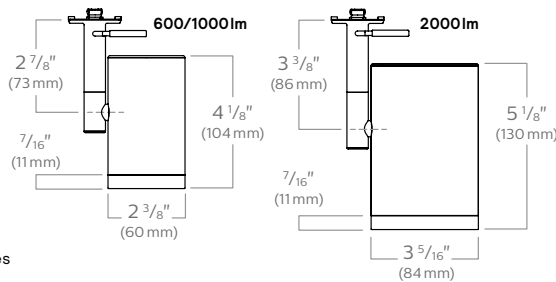

Reflector example: LLMRNS

Series	Beam spreads
☐	☐
LLM for 600/1000lm	RNS 11°/12° Narrow Spot⁴ RS 18° Spot RNF 24° Narrow Flood RF 36° Flood
LLAV11 for 2000lm	

Accessories⁵ example: LC10AHWH

Series	Type/Finish
☐	☐
Diffusion films	SY Symmetrical Spread SF Soft Focus LS Linear Spread FR Frosted Etched
Snoots	AL Aluminum WH Matte White BK Matte Black
LC10SN 600lm & 1000lm LC20SN 2000lm	
Accessory holders⁶	AL Aluminum WH Matte White BK Matte Black
LC10AH 600lm & 1000lm LC20AH 2000lm	
Hex cell louvers⁷ (matte black only)	
7472 600lm & 1000lm LC20HC 2000lm	

1. Black and White are a matte finishes.
2. Capri (C) and Prospec (P) adapters are not available in aluminum finish.
3. Beam spread is 16° when PremiumColor is used with LLMRNS.
4. Reflector LLM has a 12° Narrow Spot and LLAV11 has a 11° Narrow Spot.
5. Aperture ring on the fixture can hold a maximum of 1 film and 1 snoot.
6. Accessory holder can hold a maximum of 1 hex cell, 1 film, and 1 snoot.
7. Hex cell louver needs to be ordered with an Accessory holder.