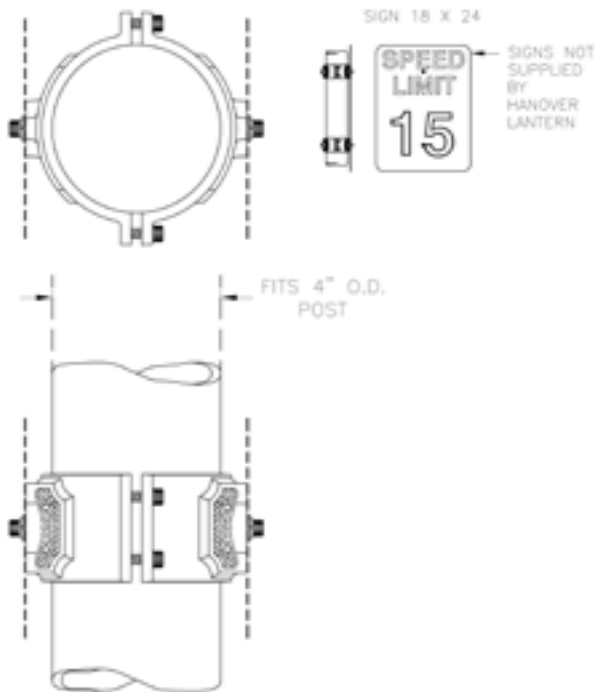

Project: _____

Location: _____

Cat.No: _____

Type: _____

Lamps: _____ Qty: _____

Notes: _____

Ordering Guide

Example: 41-4 ABS

Product Code	41-4	Traffic Sign Clamp
Finish	ABS	Antique Brass
	ACP	Antique Copper
	ARD	Antique Red
	ASI	Antique Silver
	BLK	Black
	BRN	Brown
	BRZ	Bronze
	FGN	Forest Green
	GRA	Granite
	IRN	Ironstone
	RBZ	Rustic Bronze
	SRT	Shadow Rust
	VBZ	Verde Bronze
	VCP	Verde Copper
	VGN	Verde
	VTC	Vintage Copper
	WBZ	Weathered Bronze
	WHT	White

Specifications

CONSTRUCTION:

Cast aluminum two piece bracket for 4" dia. post. Mounting hardware supplied with brackets. (Sign & post ordered separately.)

FINISH:

Resilient TGIC thermoset polyester powdercoat paint is electrostatically applied to every fixture. Specially formulated for Philips Outdoor Lighting, it provides UV protection, and the highest temperature rating in the industry. In addition to the standard color choices shown, a spectrum of custom colors is available.