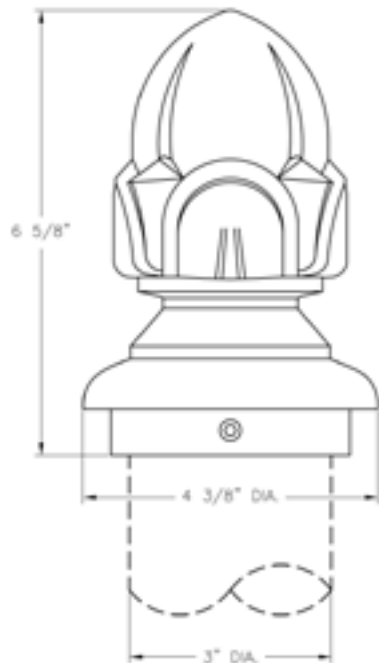

Project: _____

Location: _____

Cat.No: _____

Type: _____

Lamps: _____ Qty: _____

Notes: _____

Ordering Guide

Example: PC20 ABS

Product Code	PC20	Post Cap
Finish	ABS	Antique Brass
	ACP	Antique Copper
	ARD	Antique Red
	ASI	Antique Silver
	BLK	Black
	BRN	Brown
	BRZ	Bronze
	FGN	Forest Green
	GRA	Granite
	IRN	Ironstone
	RBZ	Rustic Bronze
	SRT	Shadow Rust
	VBZ	Verde Bronze
	VCP	Verde Copper
	VGN	Verde
	VTC	Vintage Copper
	WBZ	Weathered Bronze
	WHT	White

Specifications

CONSTRUCTION:

Cast aluminum decorative finial.

FINISH:

Resilient TGIC thermoset polyester powdercoat paint is electrostatically applied to every fixture. Specially formulated for Philips Outdoor Lighting, it provides UV protection, and the highest temperature rating in the industry. In addition to the standard color choices shown, a spectrum of custom colors is available.

MOUNTING:

Mount atop 3" dia. post.

Height: 6 5/8"
Width: 4 3/8"