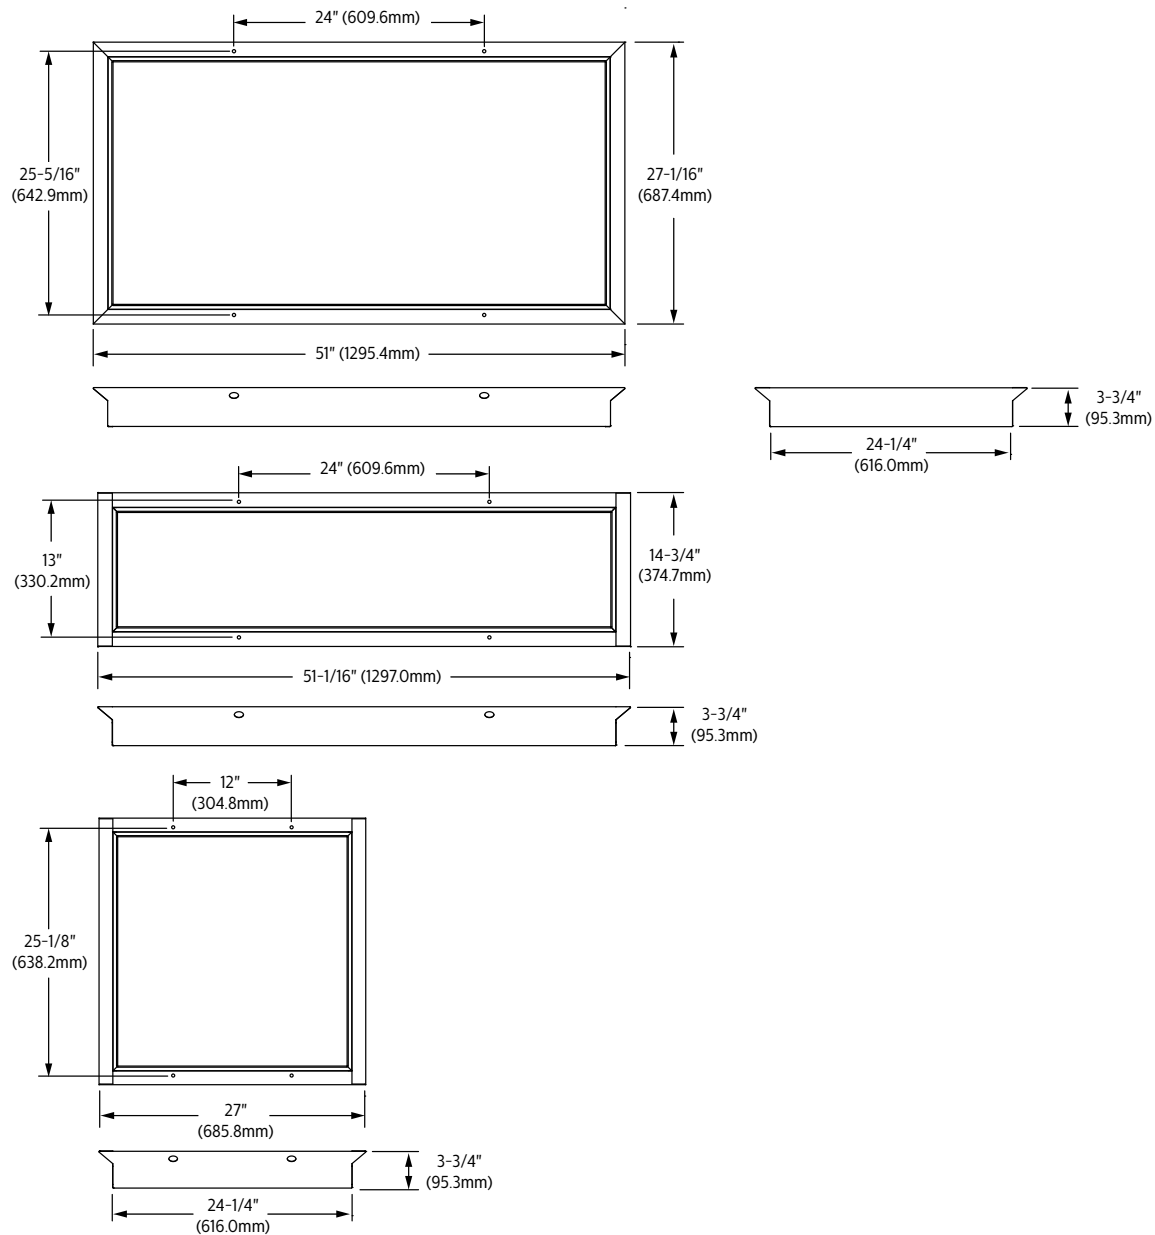

FSK Field surface kit

Accessory

Dimensions

© 2019 Signify Holding. All rights reserved. This document contains information relating to the product portfolio of Signify which information may be subject to change. No representation or warranty as to the accuracy or completeness of the information included herein is given and any liability for any action in reliance thereon is disclaimed. All trademarks are owned by Signify Holding or their respective owners.

Signify North America Corporation
200 Franklin Square Drive,
Somerset, NJ 08873
Telephone 855-486-2216

Signify Canada Ltd.
281 Hillmount Road,
Markham, ON, Canada L6C 2S3
Telephone 800-668-9008