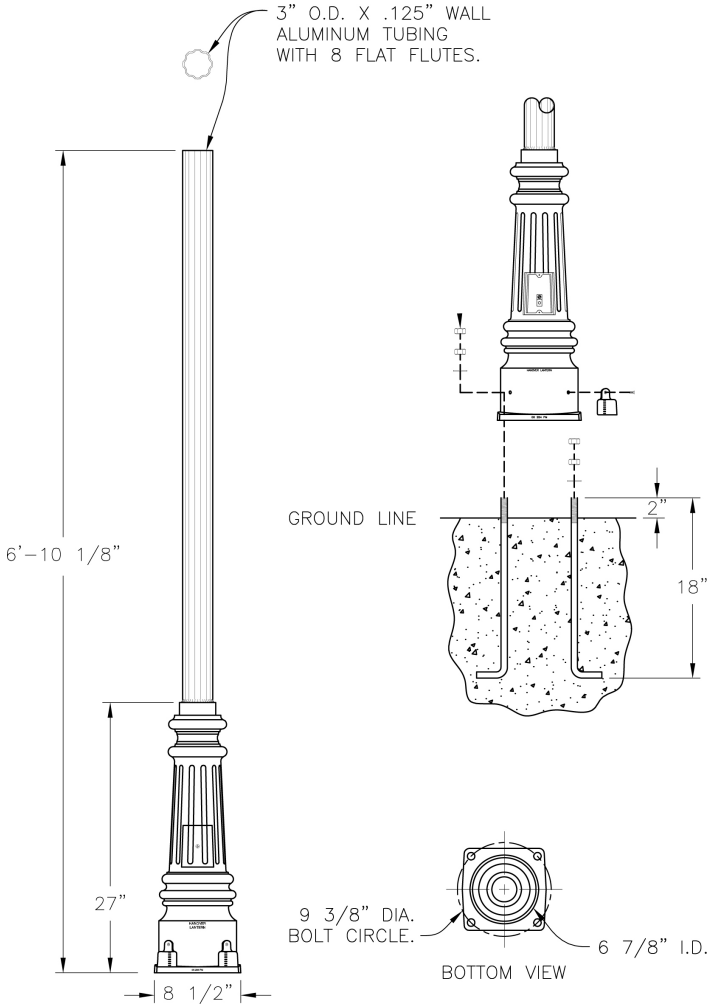

Anchor Base Post (770-) Specification Sheet

Project Name:	Location:	MFG: Hadco
Fixture Type:	Catalog No.:	Qty:

Ordering Guide

Example: 770- 8 ABS B B D

Product Code	770-	Anchor Base Post
Height(s)	8 10 12	(8 ft.) (10 ft.) (12 ft.)
Finish	ABS ACP ARD ASI BLK BRN BRZ FGN GRA IRN RBZ SRT VBZ VCP VGN VTC WBZ WHT	Antique Brass Antique Copper Antique Red Antique Silver Black Brown Bronze Forest Green Granite Ironstone Rustic Bronze Shadow Rust Verde Bronze Verde Copper Verde Vintage Copper Weathered Bronze White
Photoeye (Optional)	B C	120V 208V - 277V
Outlet Location (Optional)	B T	4" from Top of Base 12" from Top of Pole
Outlet Options (Optional)	D G	Standard Duplex GFI Duplex

Specifications

OUTLET:

GFI Duplex Outlet has dual-function indicator light, universal metal weatherproof cover. Weatherproof while in use. Heavy-duty all-metal construction. Lockable security cover. Meets NEC 406.9 (B). Weather resistant. Standard Duplex Outlet has universal metal weatherproof cover. Weatherproof while in use. Heavy-duty all-metal construction. Lockable security cover. Meets NEC 406.9 (B). Weather resistant.

WARRANTY:

Three-year limited warranty.

Tenon/Top:

3" O.D.

Anchor Base Post (770-) Specification Sheet

Project Name:	Location:	MFG: Hadco
Fixture Type:	Catalog No.:	Qty:

Bolt Circle:

9 3/8" dia.

Anchor Rods:

(4) 1/2" dia. x 18" long zinc plated steel

Base Dimensions:

8 1/2" sq. x 27"

Shaft:

3" Flat Fluted

Wall Thickness:

.125"