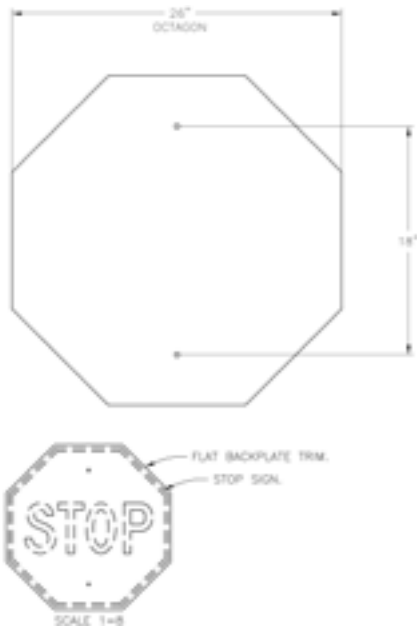

Project: _____

Location: _____

Cat.No: _____

Type: _____

Lamps: _____ Qty: _____

Notes: _____

Ordering Guide

Example: 206FBT ABS

Specifications

CONSTRUCTION:

Painted octagonal flat aluminum backplate trim. 1" Painted border all around. (Sign not furnished by Hanover Lantern.) Stop sign must be 24" x 24" to give a 1" reveal.

FINISH:

WARRANTY:

Three-year limited warranty.

Height: 26"
Width: 26"