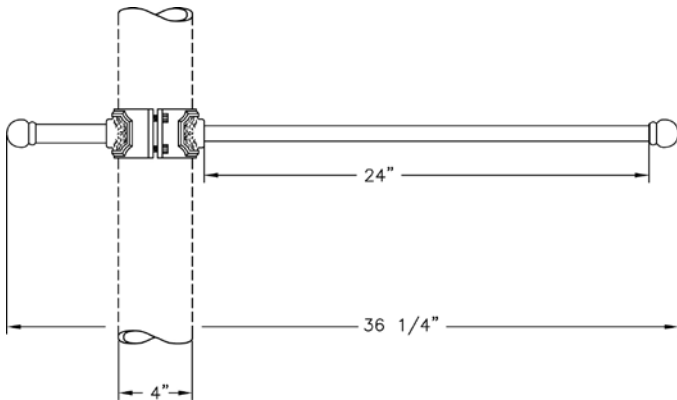

Product Code	39-4	Banner Arm
Finish	ABS	Antique Brass
	ACP	Antique Copper
	ARD	Antique Red
	ASI	Antique Silver
	BLK	Black
	BRN	Brown
	BRZ	Bronze
	FGN	Forest Green
	GRA	Granite
	IRN	Ironstone
	RBZ	Rustic Bronze
	SRT	Shadow Rust
	VBZ	Verde Bronze
	VCP	Verde Copper
	VGN	Verde
	VTC	Vintage Copper
WBZ	Weathered Bronze	
WHT	White	
Length	18	18"
	24	24"
	30	30"
	36	36"

Specifications

CONSTRUCTION:

Solid cast aluminum ladder rest. Cast aluminum bracket. Turned aluminum knob. 24 1/2" long 7/8" dia. heavy wall pipe threaded and welded to cast aluminum bracket. 4" dia. post order separately.

Height:

2 5/8"

Width:

36 1/4"