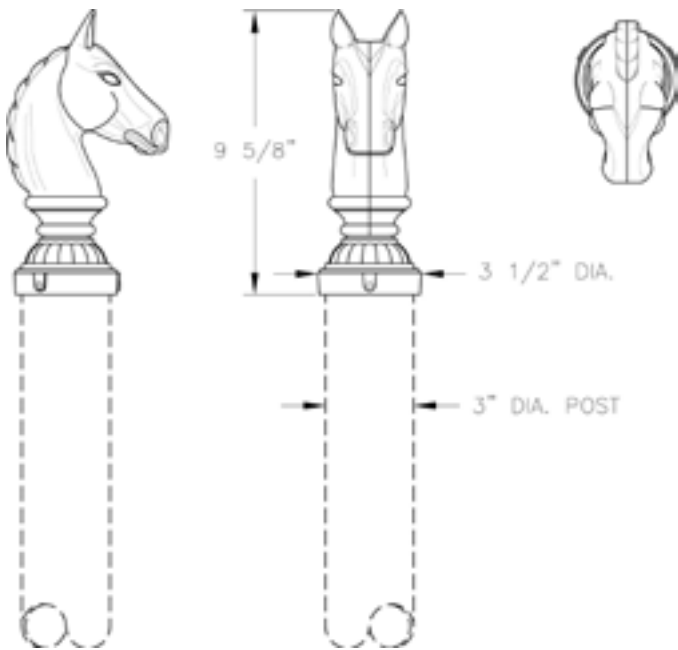

Project: _____

Location: _____

Cat.No: _____

Type: _____

Lamps: _____ Qty: _____

Notes: _____

Ordering Guide

Example: PC24 ABS

Product Code	PC24	Post Cap
Finish	ABS	Antique Brass
	ACP	Antique Copper
	ARD	Antique Red
	ASI	Antique Silver
	BLK	Black
	BRN	Brown
	BRZ	Bronze
	FGN	Forest Green
	GRA	Granite
	IRN	Ironstone
	RBZ	Rustic Bronze
	SRT	Shadow Rust
	VBZ	Verde Bronze
	VCP	Verde Copper
	VGN	Verde
	VTC	Vintage Copper
	WBZ	Weathered Bronze
	WHT	White

Specifications

CONSTRUCTION:

Cast aluminum horse head securely welded to cast aluminum decorative post fitter.

FINISH:

Resilient TGIC thermoset polyester powdercoat paint is electrostatically applied to every fixture. Specially formulated for Philips Outdoor Lighting, it provides UV protection, and the highest temperature rating in the industry. In addition to the standard color choices shown, a spectrum of custom colors is available.

MOUNTING:

Mount atop 3" dia. post.

Height: 9 5/8"
Width: 3 1/2"