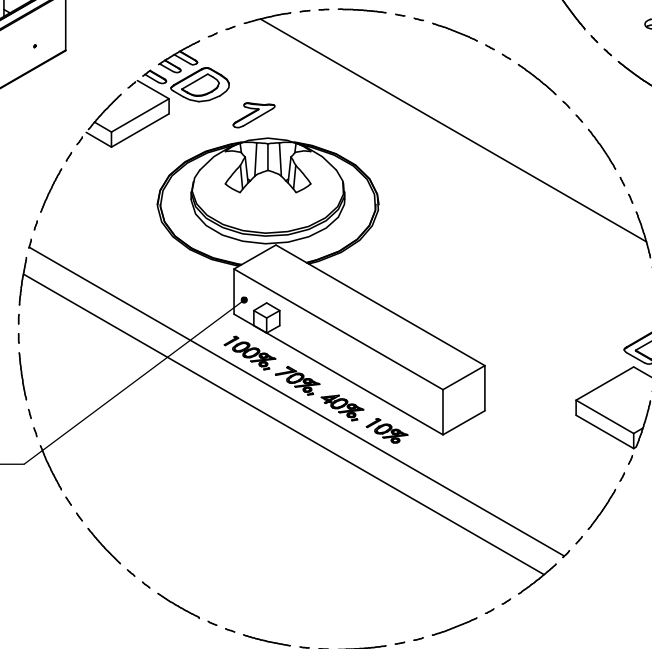

ME242G & ME243G Night Light Function

DETAIL A

NIGHT LIGHT WITH
ADJUSTABLE
DIP SWITCH

DETAIL A VIEW

DIP SWITCH
ADJUSTABLE TO
100% , 70% , 40% , 10%

DETAIL B VIEW

Day-Brite

CFI