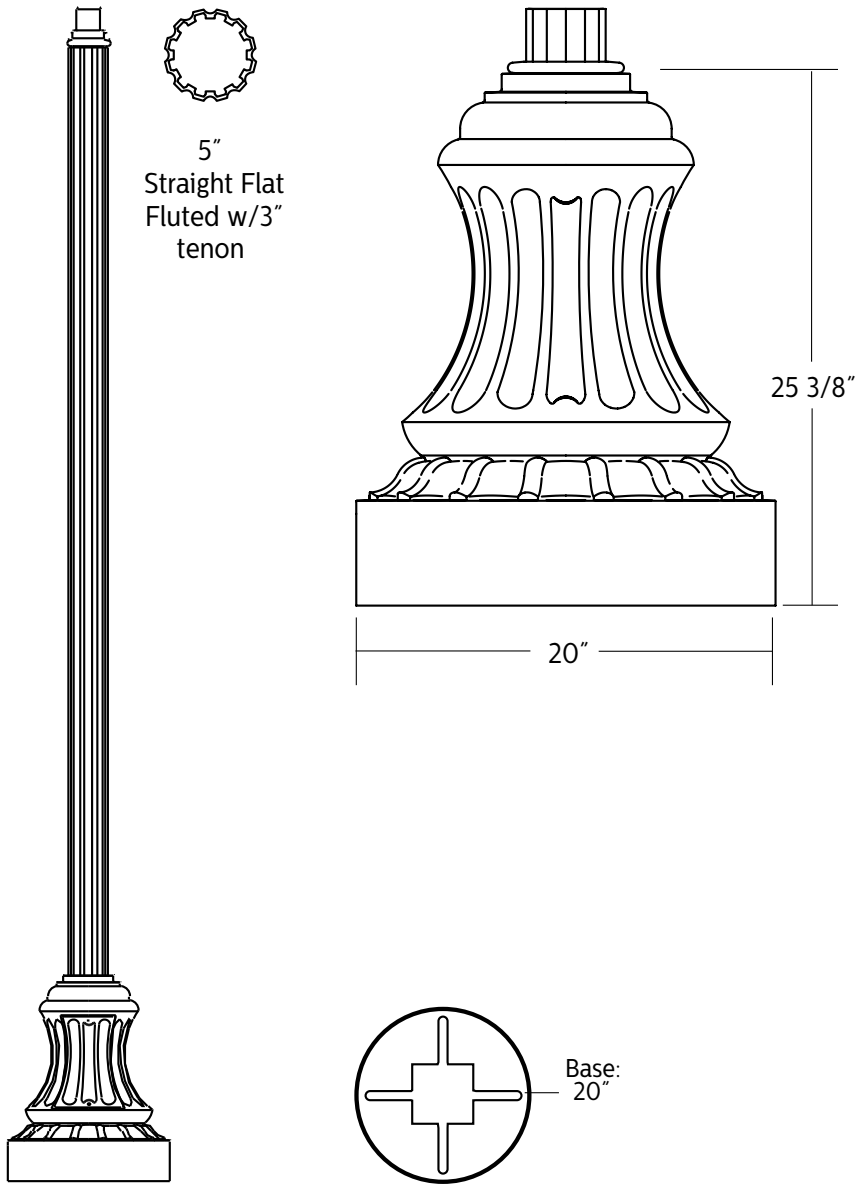

5"
Straight Flat
Fluted w/3"
tenon

Project: _____
 Location: _____
 Cat.No: _____
 Type: _____
 Lamps: _____ Qty: _____
 Notes: _____

Order guide

example: P2165 12 A T D

Product Code	Pole Height	Finish	Outlet Location	Outlet Options
P2165				
P2165	12' 14' 16' 18'	A Black B White G Verde H Bronze J Green	T 12" Down from Top - Aligned with House Side B 4" Up from Top of Base - Aligned with House Side	D Standard Duplex G GFI Duplex

EPA values based on destructive break testing. For AASHTO ratings, contact factory.

Pole Data

Pole Model	Pole Shape	Pole Type	Shaft Dimension	Pole Fluted	Anchor Base Shape	Bolt Circle	Base Dim (in)	Hand Hole Dim (in)
P2165	Round	Straight	5	Fluted	round	8 to 16	20 x 25.375	11 x 16

Specifications

HOUSING:

356 HM high-strength, low-copper, proprietary cast aluminum alloy . 6005-T5 extruded aluminum. Anchor rods are hot dipped galvanized steel . Tenon is 356 HM sand cast aluminum.

FINISH:

P2165 Poles and Brackets

Straight Round Fluted

The information presented in this document is not intended as any commercial offer and does not form part of any quotation or contract.

© 2019 Signify Holding. All rights reserved. This document contains information relating to the product portfolio of Signify which information may be subject to change. No representation or warranty as to the accuracy or completeness of the information included herein is given and any liability for any action in reliance thereon is disclaimed. All trademarks are owned by Signify Holding or their respective owners.