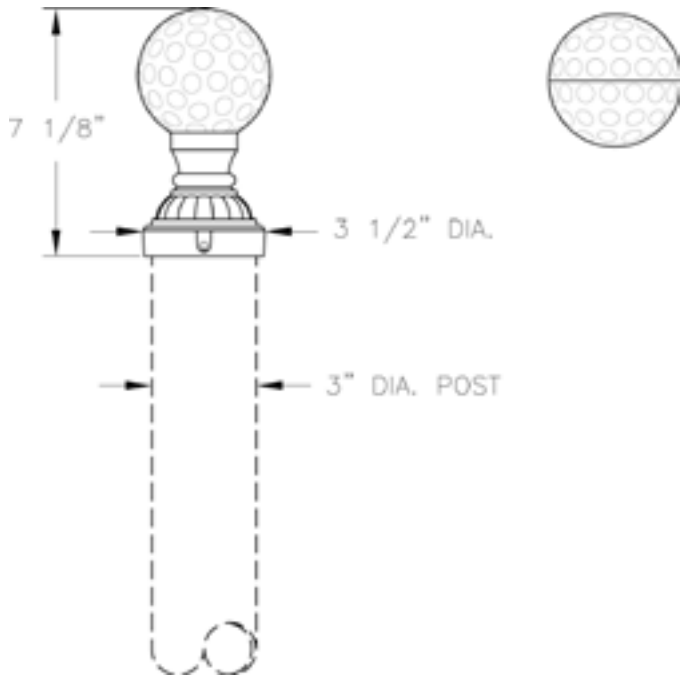

Project: _____

Location: _____

Cat.No: _____

Type: _____

Lamps: _____ Qty: _____

Notes: _____

Ordering Guide

Example: PC26 ABS

Product Code	PC26	Post Cap
Finish	ABS	Antique Brass
	ACP	Antique Copper
	ARD	Antique Red
	ASI	Antique Silver
	BLK	Black
	BRN	Brown
	BRZ	Bronze
	FGN	Forest Green
	GRA	Granite
	IRN	Ironstone
	RBZ	Rustic Bronze
	SRT	Shadow Rust
	VBZ	Verde Bronze
	VCP	Verde Copper
	VGN	Verde
	VTC	Vintage Copper
	WBZ	Weathered Bronze
	WHT	White

Specifications

CONSTRUCTION:

Cast aluminum golf ball securely welded to cast aluminum decorative post fitter.

FINISH:

Resilient TGIC thermoset polyester powdercoat paint is electrostatically applied to every fixture. Specially formulated for Philips Outdoor Lighting, it provides UV protection, and the highest temperature rating in the industry. In addition to the standard color choices shown, a spectrum of custom colors is available.

MOUNTING:

Mount atop 3" dia. post.

Height: 7 1/8"
Width: 3 1/2"