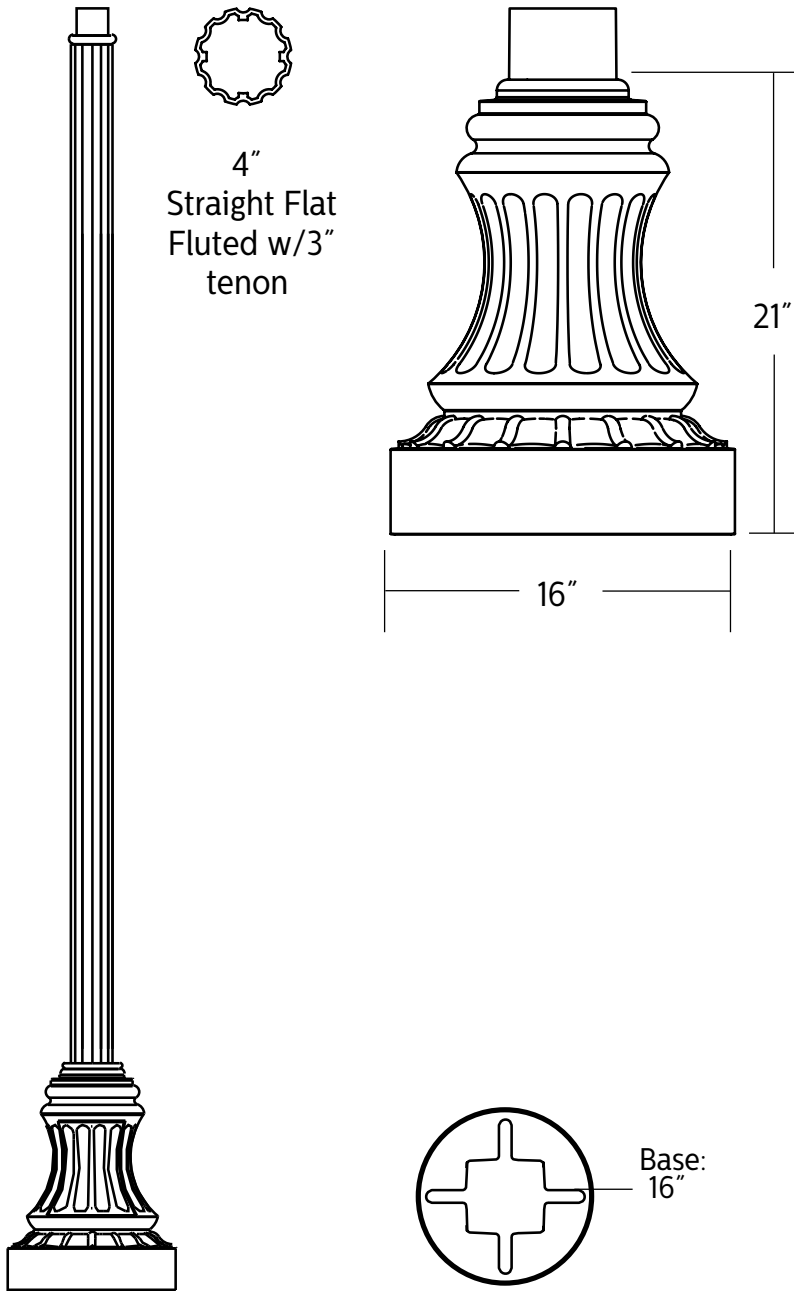

example: P2063 10 A T D

Product Code	Pole Height	Finish	Outlet Location	Outlet Options
P2063				
P2063	10' 12' 14' 16'	A Black B White G Verde H Bronze J Green	T 12" Down from Top - Aligned with House Side B 4" Up from Top of Base - Aligned with House Side	D Standard Duplex G GFI Duplex

EPA values based on destructive break testing. For AASHTO ratings, contact factory.

Pole Data

Pole Model	Pole Shape	Pole Type	Shaft Dimension	Pole Fluted	Anchor Base Shape	Bolt Circle	Base Dim (in)	Hand Hole Dim (in)
P2063	Round	Straight	4	Fluted	round	8 to 12	16 x 21	5 x 8

Pole Family	Catalog Number	Nominal Height (ft)	Tenon Section (in)	Wall Thickness (in)	EPA Rating 80 MPH (sq. ft)	EPA Rating 100 MPH (sq. ft)	Anchor Bolts (in)
P2063	P2063-10	10	3	0.188 - 0.313	19.19	11.29	3/4-19 bs
P2063	P2063-12	12	3	0.188 - 0.313	15.96	9.23	3/4-19 bs
P2063	P2063-14	14	3	0.188 - 0.313	10.85	6.16	3/4-19 bs
P2063	P2063-16	16	3	0.188 - 0.313	8.84	4.69	3/4-19 bs

P2063 Poles and Brackets

Straight Round Fluted

The information presented in this document is not intended as any commercial offer and does not form part of any quotation or contract.