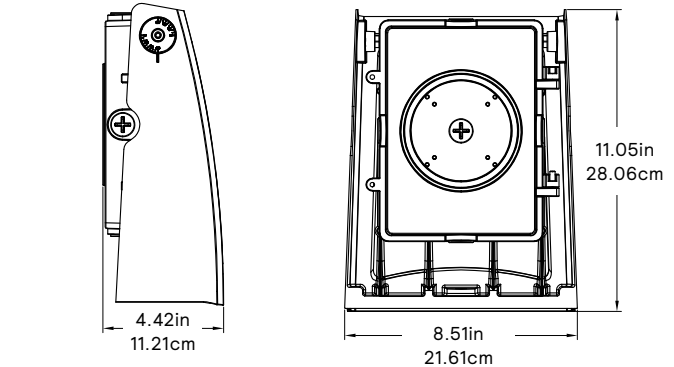

ASW75

LED Wattage and Lumen Values

Ordering Codes	Total LEDs	System Current (mA)	Color Temp. (K)	Average System Wattage¹	Lumen Output^{1,2}	Efficacy (LPW)	Weight (kg)
ASW25-SCT-G1-10-BW	52	250	3000/4000/5000	15W/20W/25W	1800/2400/3000	120	1.32
ASW75-SCT-G1-10-BW	100	750	3000/4000/5000	45W/60W/75W	5400/7200/9000	120	2.4

1. Wattage and lumen output may vary due to LED manufacturer forward volt specification and ambient temperature. Wattage shown is average for 120V through 277V input. Measured wattage may vary due to variation in input voltage.
2. Lumen values based on photometric tests performed in compliance with IESNA LM-79.

Predicted Lumen Depreciation Data

Ordering Codes	Ambient Temperature °C	L₇₀ Per TM-21^{1,2}	Lumen Maintenance % @ 60,000hrs
ASW25-SCT-G1-10-BW	-40°C to 40°C	L70 > 50,000hrs @25C	86%
ASW75-SCT-G1-10-BW	-40°C to 40°C	L70 > 50,000hrs @25C	86%

1. Predicted performance derived from LED manufacturer's data and engineering design estimates, based on IESNA LM-80 methodology. Actual experience may vary due to field application conditions.
2. L70 is the predicted time when LED performance depreciates to 70% of initial lumen output.

© 2022 Signify Holding. All rights reserved. The information provided herein is subject to change, without notice. Signify does not give any representation or warranty as to the accuracy or completeness of the information included herein and shall not be liable for any action in reliance thereon. The information presented in this document is not intended as any commercial offer and does not form part of any quotation or contract, unless otherwise agreed by Signify.

Signify North America Corporation
400 Crossing Blvd, Suite 600
Bridgewater, NJ 08807
Telephone: 855-486-2216

Signify Canada Ltd.
281 Hillmount Road,
Markham, ON, Canada L6C 2S3
Telephone: 800-668-9008

All trademarks are owned by Signify Holding or their respective owners.