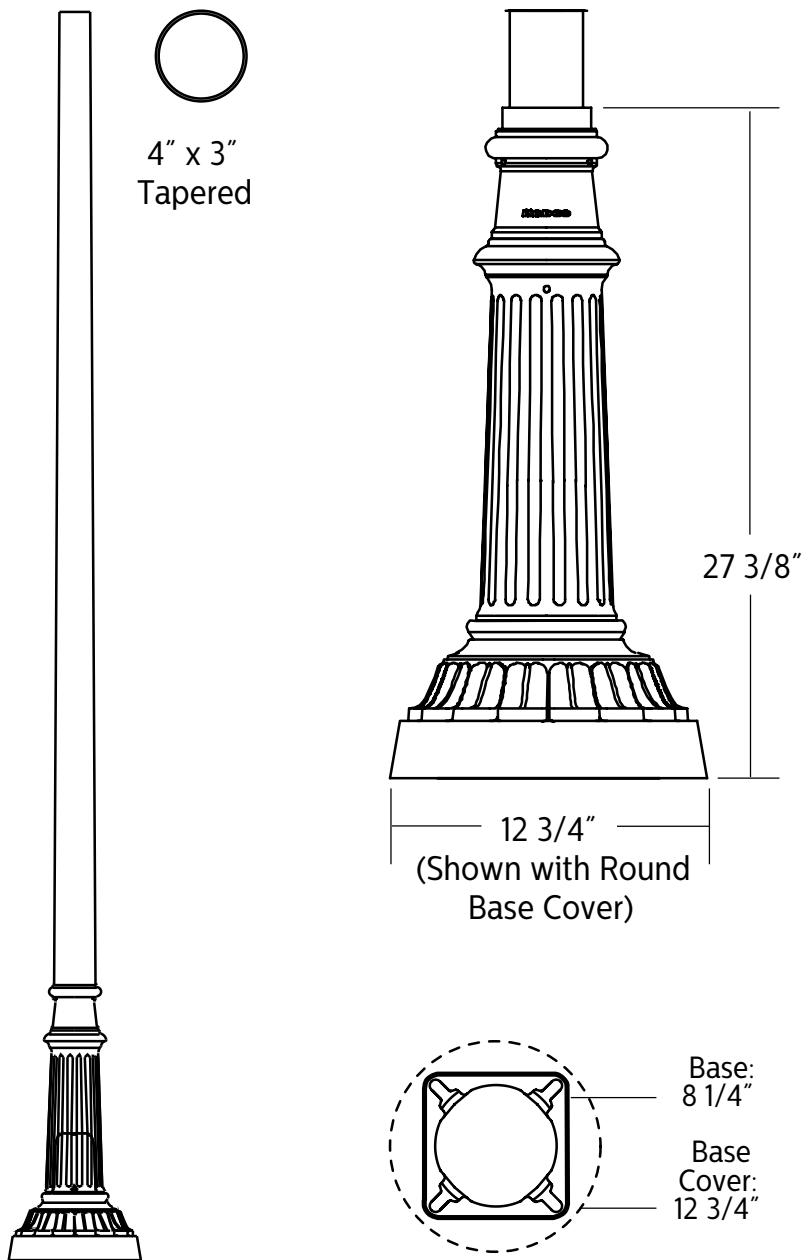

4" x 3"
Tapered

Project: _____
 Location: _____
 Cat.No: _____
 Type: _____
 Lamps: _____ Qty: _____
 Notes: _____

Order guide

example: P1526 8 A T D

Product Code	Pole Height	Finish	Outlet Location	Outlet Options
P1526				
P1526	8' 10' 12' 14'	A Black B White G Verde H Bronze J Green	T 12" Down from Top - Aligned with House Side B 4" Up from Top of Base - Aligned with House Side	D Standard Duplex G GFI Duplex

Note: Top outlets not available with the HFP arms. EPA values based on destructive break testing. For AASHTO ratings, contact factory.

Pole Data

Pole Model	Pole Shape	Pole Type	Shaft Dimension	Pole Fluted	Anchor Base Shape	Bolt Circle	Base Dim (in)	Hand Hole Dim (in)
P1526	Round	Tapered	4 to 3	Smooth	square	9.375	8.25 x 27.375	3 x 5

Pole Family	Catalog Number	Nominal Height (ft)	Tenon Section (in)	Wall Thickness (in)	EPA Rating 80 MPH (sq. ft)	EPA Rating 100 MPH (sq. ft)	Anchor Bolts (in)
P1526	P1526-8	8	3	0.125	10.24	5.78	1/2-15 1/2 bs
P1526	P1526-10	10	3	0.125	8.12	4.44	1/2-15 1/2 bs
P1526	P1526-12	12	3	0.125	6.64	3.50	1/2-15 1/2 bs
P1526	P1526-14	14	3	0.125	7.57	4.26	1/2-15 1/2 bs

P1526 Poles and Brackets

Tapered Round Smooth

The information presented in this document is not intended as any commercial offer and does not form part of any quotation or contract.