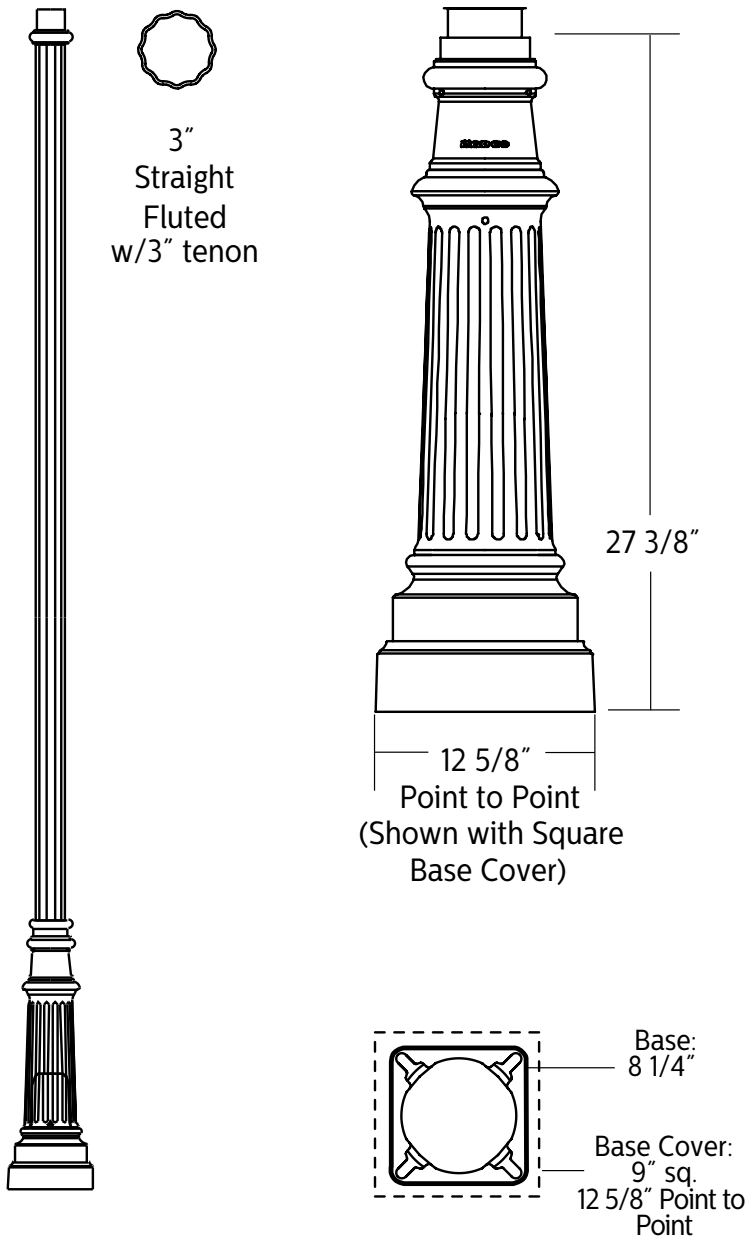

P1561 Poles and Brackets

Straight Round Fluted

The information presented in this document is not intended as any commercial offer and does not form part of any quotation or contract.

© 2019 Signify Holding. All rights reserved. This document contains information relating to the product portfolio of Signify which information may be subject to change. No representation or warranty as to the accuracy or completeness of the information included herein is given and any liability for any action in reliance thereon is disclaimed. All trademarks are owned by Signify Holding or their respective owners.

Signify North America Corporation
200 Franklin Square Drive,
Somerset, NJ 08873
Telephone 855-486-2216

Signify Canada Ltd.
281 Hillmount Road,
Markham, ON, Canada L6C 2S3
Telephone 800-668-9008