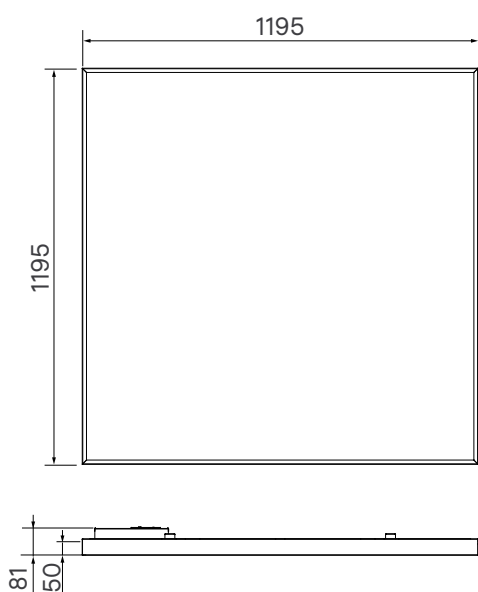

Controls and User Interface

Lighting control	Compatible with NatureConnect link/ Scene set
Number of DALI addresses	2

Mechanical and Housing

Dimensions (LxWxH)	1195 x 1195 x 81 mm
Housing material	Steel
Housing color	White RAL9003
Optical cover/lens type	Polystyrene
Optical cover/lens finish	Opal
Net weight product	23 kg

General Information

Light source	Non-replaceable LED module
Light source colour	Tunable white
Driver included	Yes
Driver/power unit/transformer	PSD (Power supply unit with DALI interface)
Maximum electrical power	127 W
Power-on electrical power	76 W
Max light output	12 300 lm
Power-on light output	7 300 lm
Efficacy	96 lm/W
CCT	2700 K to 6500 K
Color point SDCM	3
CRI	95
R9	> 50
UGR	19
Luminaire beam angle	100°
Lifetime	50 khrs B50L90 100 khrs B50L80
Control interface	DALI
Connector	5 pole push-in connector
Protection class IEC	Safety class I
Ambient temperature range	0 to +35 °C
Performance ambient temp. Tq	25 °C
Storage temperature	-20 to +60 °C
Ingress protection code	IP44 (bottom), IP20 (top)
Mech. impact protection code	IK02
Glow-wire test	650 °C

NatureConnect daylight W120L120

Product data

910505106530 LP911P NC2 DAYLIGHT W120L120 WHT

Control system data

910505103996	NatureConnect scene set	LP912P NC SCENE & OCC SET V1	for Interact Pro
910505103474	NatureConnect link	LP912P NC2 CONTENT GENERATOR	for 0-10 V, Interact PRE, DALI

Dimensional drawing

Dimensions in mm

Installation options

Suspended recessed

Suspended surface mounted

Suspended in open ceiling