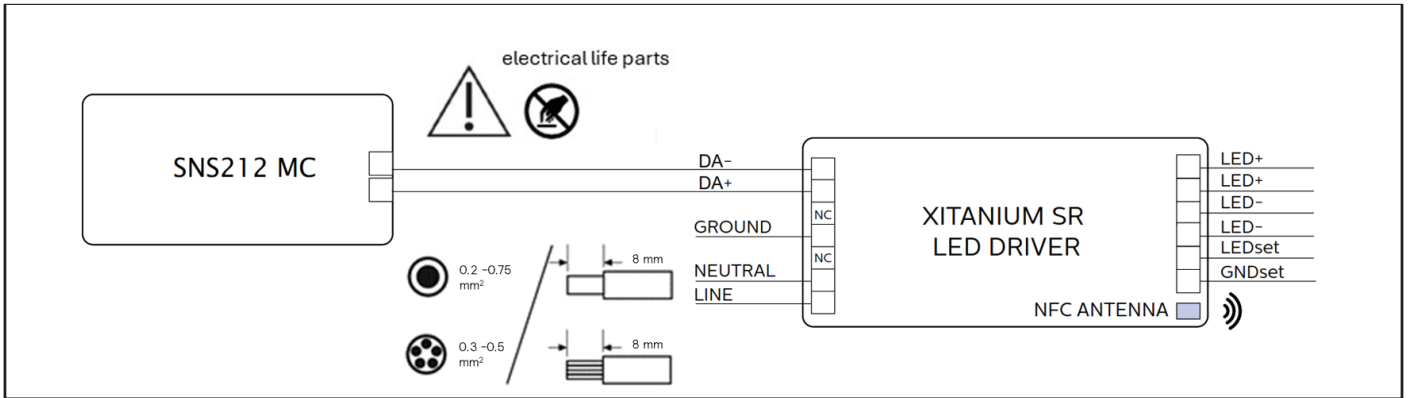

© 2021-2026 Signify Holding. All rights reserved. The information provided herein is subject to change, without notice. Signify does not give any representation or warranty as to the accuracy or completeness of the information included herein and shall not be liable for any action in reliance thereon. The information presented in this document is not intended as any commercial offer and does not form part of any quotation or contract, unless otherwise agreed by Signify. All trademarks are owned by Signify Holding or their respective owners.