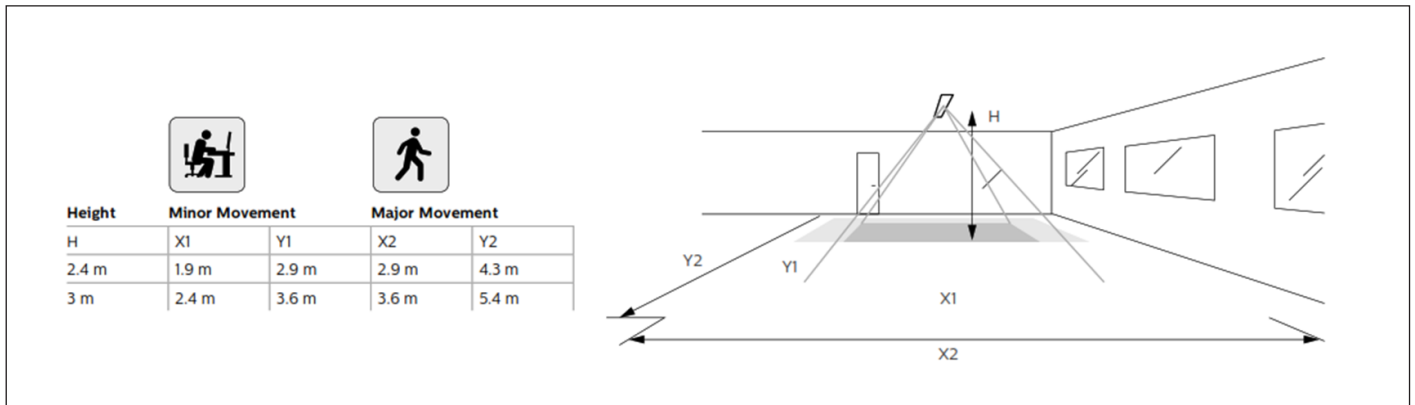

© 2021-2026 Signify Holding. All rights reserved. The information provided herein is subject to change, without notice. Signify does not give any representation or warranty as to the accuracy or completeness of the information included herein and shall not be liable for any action in reliance thereon. The information presented in this document is not intended as any commercial offer and does not form part of any quotation or contract, unless otherwise agreed by Signify. All trademarks are owned by Signify Holding or their respective owners.