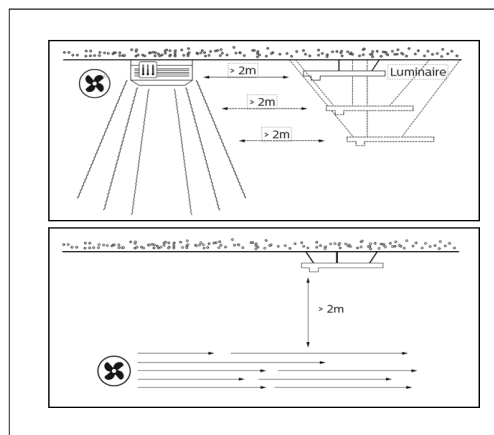

© 2021-2026 Signify Holding. All rights reserved. The information provided herein is subject to change, without notice. Signify does not give any representation or warranty as to the accuracy or completeness of the information included herein and shall not be liable for any action in reliance thereon. The information presented in this document is not intended as any commercial offer and does not form part of any quotation or contract, unless otherwise agreed by Signify. All trademarks are owned by Signify Holding or their respective owners.