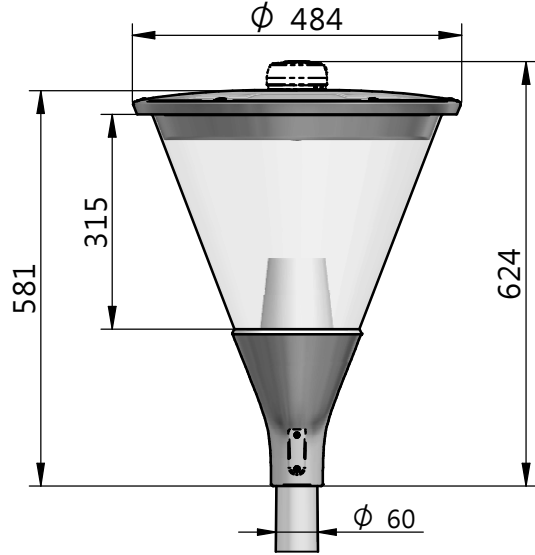

# Signify

Metropole LED gen2

BPS430

Brand: Philips, Signify

Scan me!  
DOWNLOAD

Scan me!  
DOWNLOAD

outdoor

220V  
240V

50Hz  
60Hz

IP66

IK10  
IK09\*

Max.  
25°C  
Min.  
-40°C

3-5m

Led Color	LED Platform	822	827	830	840	* SR Version IK09	
Light Source Energy Efficiency Class	CoB 1812	E	E	E	E		

Driver	Full Prog driver			System Ready driver			Connected Ready driver		
	MCB	Qty	Inrush current	MCB	Qty	Inrush current	MCB	Qty	Inrush current
40W (0,2-0,7)A	B 16A	30	18A/280µs	B 16A	-	-	B 16A	-	-
40W(0,2-1,0)A					30	24,6A/159,5µs		30	35,4A/122µs

Luminaire	Dimensions (in mm)								→ m <sup>2</sup>	→ SCx (m <sup>2</sup> )	→ kg +/-5%
	A	B	C	D	E	F	G	H			
BPS430	-	-	-	-	-	-	-	-	0,1600	0,0590	6,3-8

Luminaire	Spigot/pole	H
BPS430	12Nm (M8)	3-5 M

1

583-440812001710  
2025-12-12  
© Signify Holding  
All rights reserved