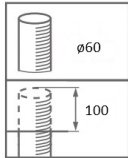

50Hz  
60Hz

IP66

IK10  
IK09\*

Max.  
25°C  
Min.  
-40°C

3-5m

Led Color	LED Platform	822	827	830	840	* SR Version IK09	
Light Source Energy Efficiency Class	CoB 1812	E	E	E	E		

Driver	Full Prog driver			System Ready driver			Connected Ready driver		
	MCB	Qty	Inrush current	MCB	Qty	Inrush current	MCB	Qty	Inrush current
40W (0,2-0,7)A	B 16A	30	18A/280µs	B 16A	-	-	B 16A	-	-
40W(0,2-1,0)A					30	24,6A/159,5µs		30	35,4A/122µs

Luminaire	Dimensions (in mm)								→ m <sup>2</sup>	→ SCx (m <sup>2</sup> )	→ kg +/-5%
	A	B	C	D	E	F	G	H			
BPS430	-	-	-	-	-	-	-	-	0,1600	0,0590	6,3-8

Luminaire	Spigot/pole	H
BPS430	12Nm (M8)	3-5 M

1

583-440812001710  
2025-12-12  
© Signify Holding  
All rights reserved