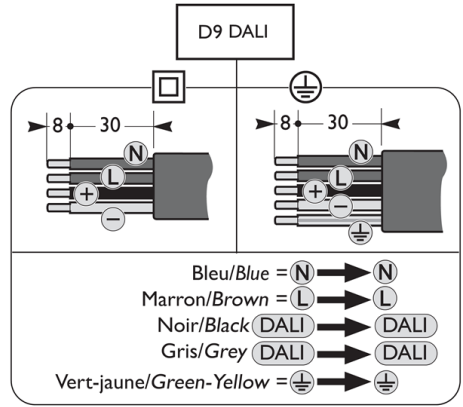

50Hz  
60Hz

IP66

IK10  
IK09\*

Max.  
25°C  
Min.  
-40°C

3-5m

Led Color	LED Platform	822	827	830	840	* SR Version IK09	
Light Source Energy Efficiency Class	CoB 1812	E	E	E	E		

Driver	Full Prog driver			System Ready driver			Connected Ready driver		
	MCB	Qty	Inrush current	MCB	Qty	Inrush current	MCB	Qty	Inrush current
40W (0,2-0,7)A	B 16A	30	18A/280µs	B 16A	-	-	B 16A	-	-
40W(0,2-1,0)A					30	24,6A/159,5µs		30	35,4A/122µs

Luminaire	Dimensions (in mm)								→ m <sup>2</sup>	→ SCx (m <sup>2</sup> )	→ kg +/-5%
	A	B	C	D	E	F	G	H			
BPS430	-	-	-	-	-	-	-	-	0,1600	0,0590	6,3-8

Luminaire	Spigot/pole	H
BPS430	12Nm (M8)	3-5 M

1

583-440812001710  
2025-12-12  
© Signify Holding  
All rights reserved

2

3

SHEILD  
OPTION

4

5

© 2021-2025 Signify Holding

All rights reserved. The information provided herein is subject to change, without notice. Signify does not give any representation or warranty as to the accuracy or completeness of the information included herein and shall not be liable for any action in reliance thereon. The information presented in this document is not intended as any commercial offer and does not form part of any quotation or contract, unless otherwise agreed by Signify. All trademarks are owned by Signify Holding or their respective owners.