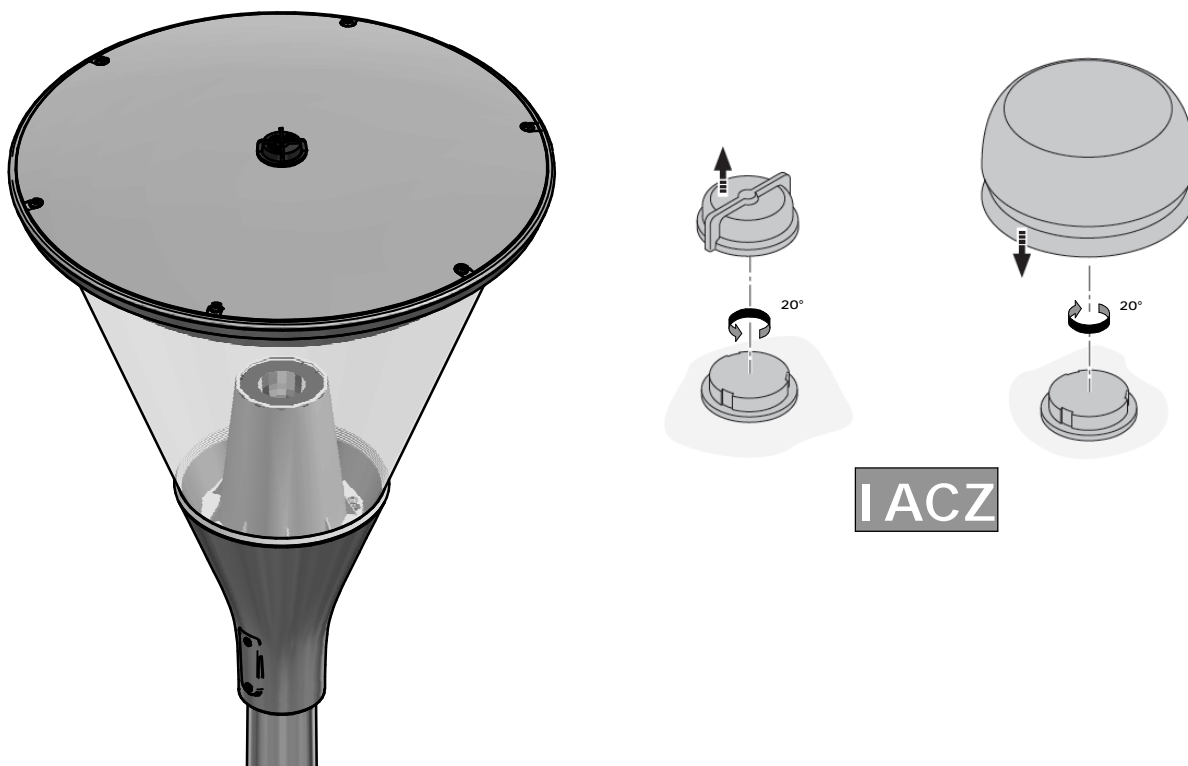

Luminaire	Dimensions (in mm)								→ m <sup>2</sup>	→ SCx (m <sup>2</sup> )	→ kg +/-5%
	A	B	C	D	E	F	G	H			
BPS430	-	-	-	-	-	-	-	-	0,1600	0,0590	6,3-8

Luminaire	Spigot/pole	H
BPS430	12Nm (M8)	3-5 M

1

583-440812001710  
2025-12-12  
© Signify Holding  
All rights reserved

2

3

SHEILD  
OPTION

4

5

© 2021-2025 Signify Holding

All rights reserved. The information provided herein is subject to change, without notice. Signify does not give any representation or warranty as to the accuracy or completeness of the information included herein and shall not be liable for any action in reliance thereon. The information presented in this document is not intended as any commercial offer and does not form part of any quotation or contract, unless otherwise agreed by Signify. All trademarks are owned by Signify Holding or their respective owners.