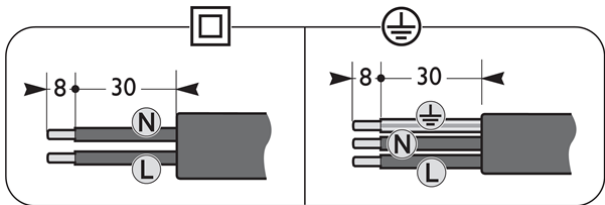

Luminaire	Dimensions (in mm)								→ m <sup>2</sup>	→ SCx (m <sup>2</sup> )	→ kg +/-5%
	A	B	C	D	E	F	G	H			
BPS430	-	-	-	-	-	-	-	-	0,1600	0,0590	6,3-8

Luminaire	Spigot/pole	H
BPS430	12Nm (M8)	3-5 M

1

583-440812001710  
2025-12-12  
© Signify Holding  
All rights reserved

2

3

SHEILD  
OPTION

4

5

© 2021-2025 Signify Holding

All rights reserved. The information provided herein is subject to change, without notice. Signify does not give any representation or warranty as to the accuracy or completeness of the information included herein and shall not be liable for any action in reliance thereon. The information presented in this document is not intended as any commercial offer and does not form part of any quotation or contract, unless otherwise agreed by Signify. All trademarks are owned by Signify Holding or their respective owners.