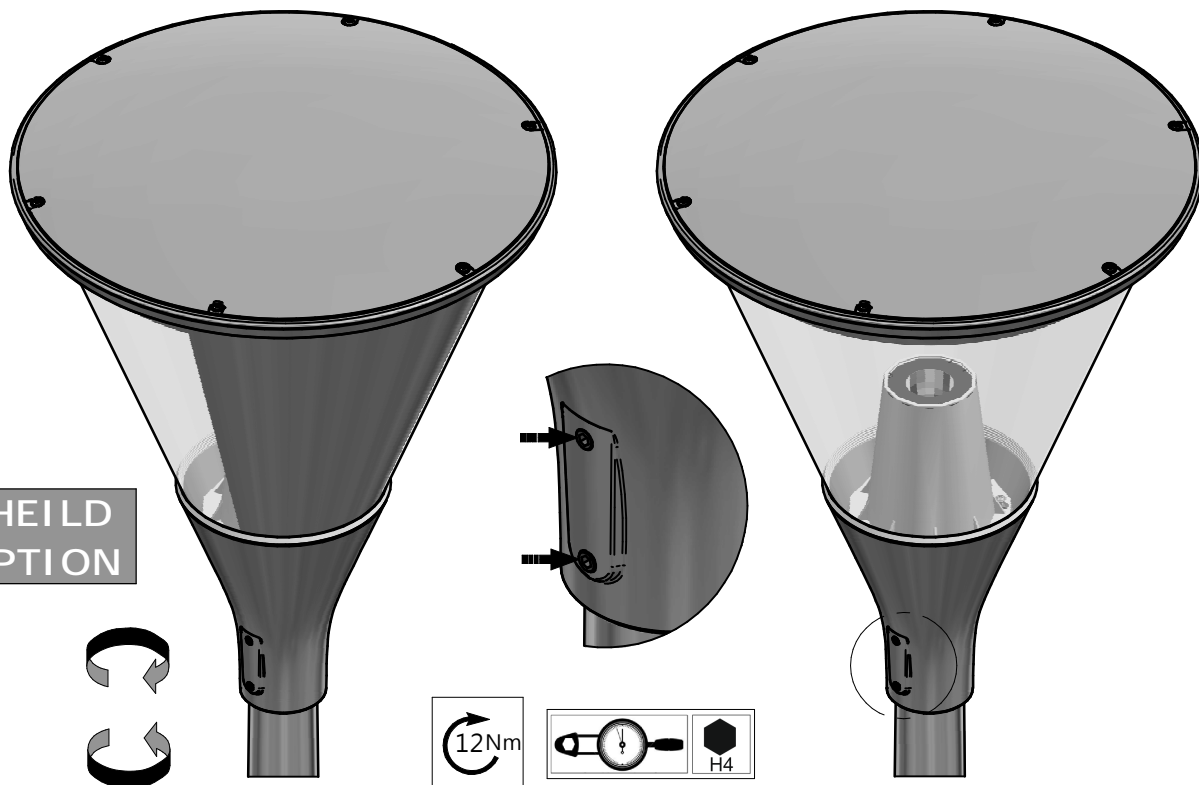

Luminaire	Dimensions (in mm)								→ m <sup>2</sup>	→ SCx (m <sup>2</sup> )	→ kg +/-5%
	A	B	C	D	E	F	G	H			
BPS430	-	-	-	-	-	-	-	-	0,1600	0,0590	6,3-8

Luminaire	Spigot/pole	H
BPS430	12Nm (M8)	3-5 M

1

583-440812001710  
2025-12-12  
© Signify Holding  
All rights reserved

2

3

SHEILD  
OPTION

4

5

© 2021-2025 Signify Holding

All rights reserved. The information provided herein is subject to change, without notice. Signify does not give any representation or warranty as to the accuracy or completeness of the information included herein and shall not be liable for any action in reliance thereon. The information presented in this document is not intended as any commercial offer and does not form part of any quotation or contract, unless otherwise agreed by Signify. All trademarks are owned by Signify Holding or their respective owners.