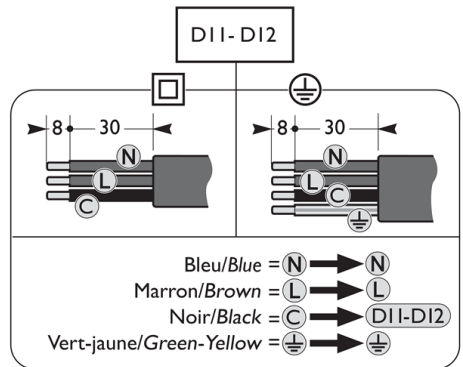

50Hz  
60Hz

IP66

IK10  
IK09\*

Max.  
25°C  
Min.  
-40°C

3-5m

Led Color	LED Platform	822	827	830	840	* SR Version IK09	
Light Source Energy Efficiency Class	CoB 1812	E	E	E	E		

Driver	Full Prog driver			System Ready driver			Connected Ready driver		
	MCB	Qty	Inrush current	MCB	Qty	Inrush current	MCB	Qty	Inrush current
40W (0,2-0,7)A	B 16A	30	18A/280µs	B 16A	-	-	B 16A	-	-
40W(0,2-1,0)A					30	24,6A/159,5µs		30	35,4A/122µs

Luminaire	Dimensions (in mm)								→ m <sup>2</sup>	→ SCx (m <sup>2</sup> )	→ kg +/-5%
	A	B	C	D	E	F	G	H			
BPS430	-	-	-	-	-	-	-	-	0,1600	0,0590	6,3-8

Luminaire	Spigot/pole	H
BPS430	12Nm (M8)	3-5 M

1

583-440812001710  
2025-12-12  
© Signify Holding  
All rights reserved

2

3

SHEILD  
OPTION

4

5

© 2021-2025 Signify Holding

All rights reserved. The information provided herein is subject to change, without notice. Signify does not give any representation or warranty as to the accuracy or completeness of the information included herein and shall not be liable for any action in reliance thereon. The information presented in this document is not intended as any commercial offer and does not form part of any quotation or contract, unless otherwise agreed by Signify. All trademarks are owned by Signify Holding or their respective owners.