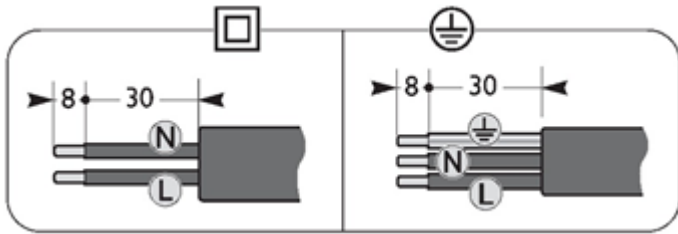

Luminaire	Dimensions (in mm)								→ m ²	→ SCx (m ²)	⚠ kg +/-5%
	A	B	C	D	E	F	G	H			
BPS962	-	-	-	-	-	-	-	-	0,1000		7

Luminaire	Spigot/pole	H
BPS962	10Nm (M8)	3-5 M

1

583-440812001624
2026-01-06
© Signify Holding
All rights reserved