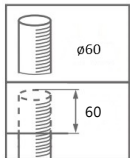

50Hz
60Hz

IP65

IK10

Max. 25°C
Min. -40°C

3-5m

Led Color	LED Platform			830	840	CE
Light Source Energy Efficiency Class	CoB 1208			D	D	

Driver	Full Prog driver			System Ready driver			Connected Ready driver		
	MCB	Qty	Inrush current	MCB	Qty	Inrush current	MCB	Qty	Inrush current
40W (0,2-1,0)A	B 16A	30	18A/280µs						

Luminaire	Dimensions (in mm)								→ m ²	→ SCx (m ²)	⚠ kg +/-5%
	A	B	C	D	E	F	G	H			
BPS962	-	-	-	-	-	-	-	-	0,1000		7

Luminaire	Spigot/pole	H
BPS962	10Nm (M8)	3-5 M

1

583-440812001624
2026-01-06
© Signify Holding
All rights reserved