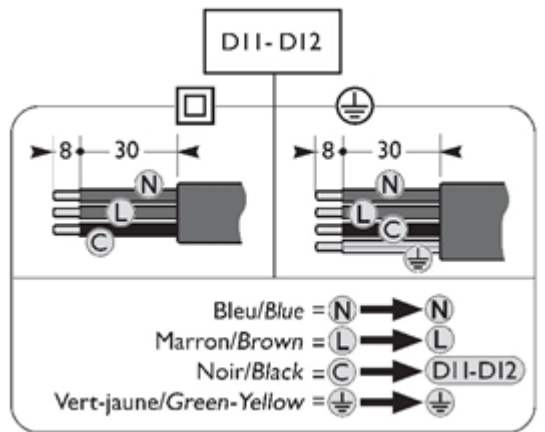

50Hz
60Hz

IP65

IK10

Max. 25°C
Min. -40°C

3-5m

Led Color	LED Platform			830	840	CE
Light Source Energy Efficiency Class	CoB 1208			D	D	

Driver	Full Prog driver			System Ready driver			Connected Ready driver		
	MCB	Qty	Inrush current	MCB	Qty	Inrush current	MCB	Qty	Inrush current
40W (0,2-1,0)A	B 16A	30	18A/280µs						

Luminaire	Dimensions (in mm)								→ m ²	→ SCx (m ²)	⚠ kg +/-5%
	A	B	C	D	E	F	G	H			
BPS962	-	-	-	-	-	-	-	-	0,1000		7

Luminaire	Spigot/pole	H
BPS962	10Nm (M8)	3-5 M

1

583-440812001624
2026-01-06
© Signify Holding
All rights reserved