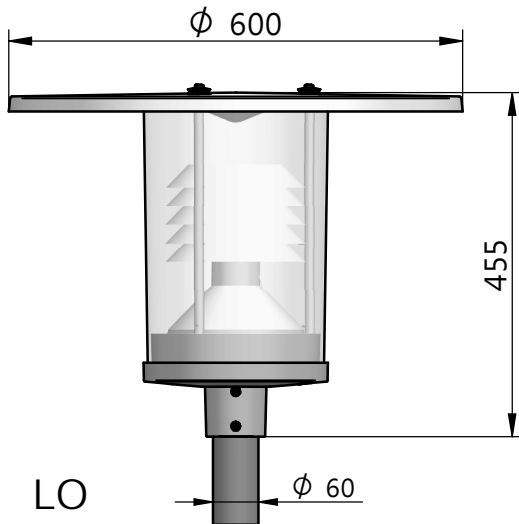

Luminaire	Dimensions (in mm)								→ m ²	→ SCx (m ²)	⚠ kg +/-5%
	A	B	C	D	E	F	G	H			
BPS962	-	-	-	-	-	-	-	-	0,1000		7

Luminaire	Spigot/pole	H
BPS962	10Nm (M8)	3-5 M

1

583-440812001624
2026-01-06
© Signify Holding
All rights reserved