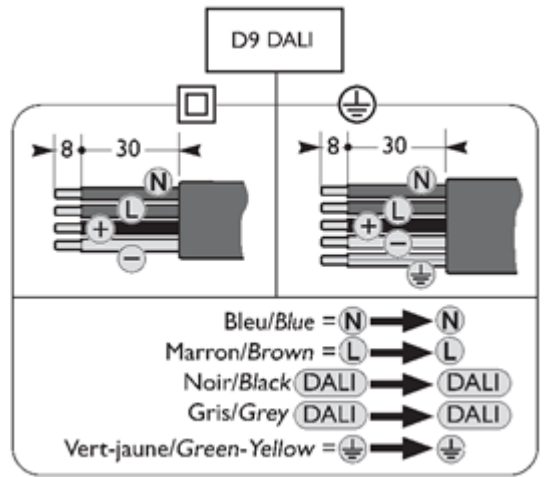

50Hz
60Hz

IP65

IK10

Max. 25°C
Min. -40°C

3-5m

Led Color	LED Platform			830	840	CE
Light Source Energy Efficiency Class	CoB 1208			D	D	

Driver	Full Prog driver			System Ready driver			Connected Ready driver		
	MCB	Qty	Inrush current	MCB	Qty	Inrush current	MCB	Qty	Inrush current
40W (0,2-1,0)A	B 16A	30	18A/280µs						

Luminaire	Dimensions (in mm)								→ m ²	→ SCx (m ²)	⚠ kg +/-5%
	A	B	C	D	E	F	G	H			
BPS962	-	-	-	-	-	-	-	-	0,1000		7

Luminaire	Spigot/pole	H
BPS962	10Nm (M8)	3-5 M

1

583-440812001624
2026-01-06
© Signify Holding
All rights reserved

1

2

3

4

© 2021-2025 Signify Holding

All rights reserved. The information provided herein is subject to change, without notice. Signify does not give any representation or warranty as to the accuracy or completeness of the information included herein and shall not be liable for any action in reliance thereon. The information presented in this document is not intended as any commercial offer and does not form part of any quotation or contract, unless otherwise agreed by Signify. All trademarks are owned by Signify Holding or their respective owners.