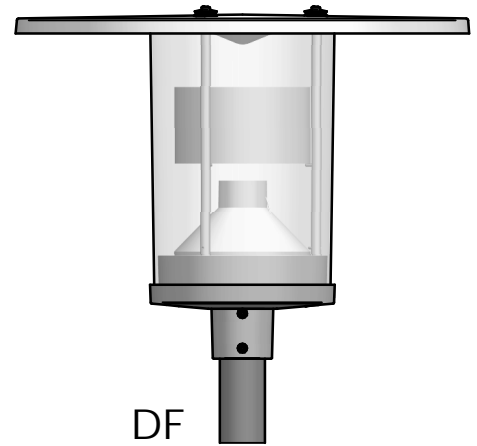

GrandeVille LED

BPS962

Brand: Philips, Signify

Scan me!
DOWNLOAD

Scan me!
DOWNLOAD

Service tag

outdoor

220V
240V

50Hz
60Hz

IP65

IK10

Max. 25°C
Min. -40°C

3-5m

Led Color	LED Platform			830	840	CE
Light Source Energy Efficiency Class	CoB 1208			D	D	

Driver	Full Prog driver			System Ready driver			Connected Ready driver		
	MCB	Qty	Inrush current	MCB	Qty	Inrush current	MCB	Qty	Inrush current
40W (0,2-1,0)A	B 16A	30	18A/280µs						

Luminaire	Dimensions (in mm)								→ m ²	→ SCx (m ²)	⚠ kg +/-5%
	A	B	C	D	E	F	G	H			
BPS962	-	-	-	-	-	-	-	-	0,1000		7

Luminaire	Spigot/pole	H
BPS962	10Nm (M8)	3-5 M

1

583-440812001624
2026-01-06
© Signify Holding
All rights reserved