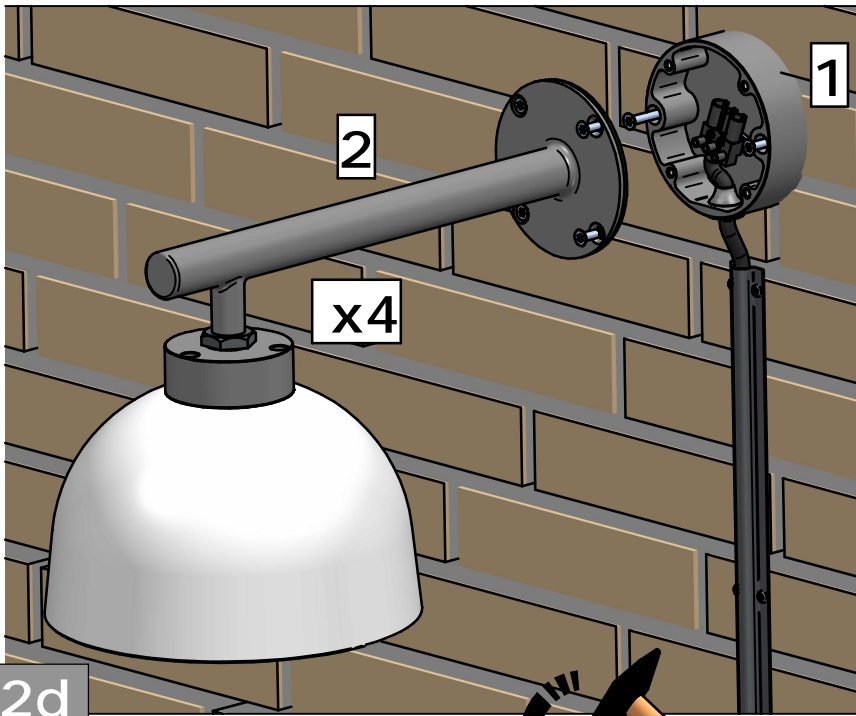

Copenhagen LED gen2 BDS559
Top entry 1/2" Pipe thread

Copenhagen LED gen2 BPS559
Posttop ø60mm

Copenhagen LED gen2 BVS559
Posttop ø60mm

Copenhagen LED gen2 BWS559
Wall mounted

1

Copenhagen LED gen2 BDS559
 Top entry 1/2" Pipe thread

2a

Copenhagen LED gen2 BPS559
Posttop ø60mm

Copenhagen LED gen2 BVS559
Posttop ø60mm

Copenhagen LED gen2 BWS559
Wall mounted

DETAIL A

2d

1

x4