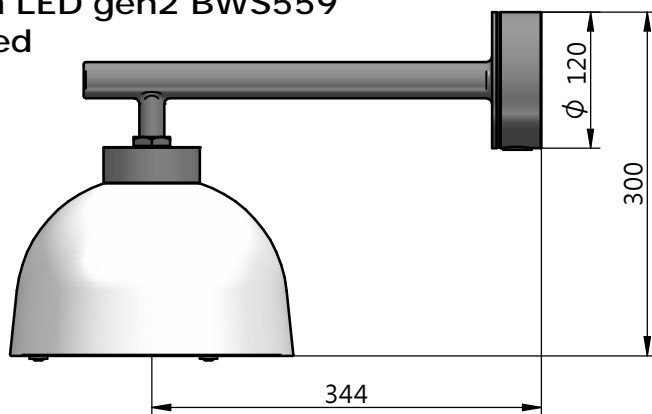

Luminaire	Dimensions (in mm)	m ²	SCx (m ²)	kg +/-5%
BDS 559	All dimensional drawings page 2	0,04		2,2
BPS 559		0,04		3,1
BVS 559		0,09		5,1
BWS 559		0,04		3,7

583 - 440812001663

2026-01-07
© Signify Holding
All rights reserved

Copenhagen LED gen2 BDS559
Top entry 1/2" Pipe thread

Copenhagen LED gen2 BPS559
Posttop ø60mm

Copenhagen LED gen2 BVS559
Posttop ø60mm

Copenhagen LED gen2 BWS559
Wall mounted

1

Copenhagen LED gen2 BDS559
 Top entry 1/2" Pipe thread

2a

Copenhagen LED gen2 BPS559
Posttop ø60mm

Copenhagen LED gen2 BVS559
Posttop ø60mm

Copenhagen LED gen2 BWS559
Wall mounted

DETAIL A

2d

1

x4