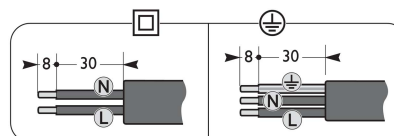

Luminaire	Dimensions (in mm)	m ²	SCx (m ²)	kg +/-5%
BDS 559	All dimensional drawings page 2	0,04		2,2
BPS 559		0,04		3,1
BVS 559		0,09		5,1
BWS 559		0,04		3,7

583 - 440812001663

2026-01-07
© Signify Holding
All rights reserved

Copenhagen LED gen2 BDS559
Top entry 1/2" Pipe thread

Copenhagen LED gen2 BPS559
Posttop ø60mm

Copenhagen LED gen2 BVS559
Posttop ø60mm

Copenhagen LED gen2 BWS559
Wall mounted

1

Copenhagen LED gen2 BDS559
 Top entry 1/2" Pipe thread