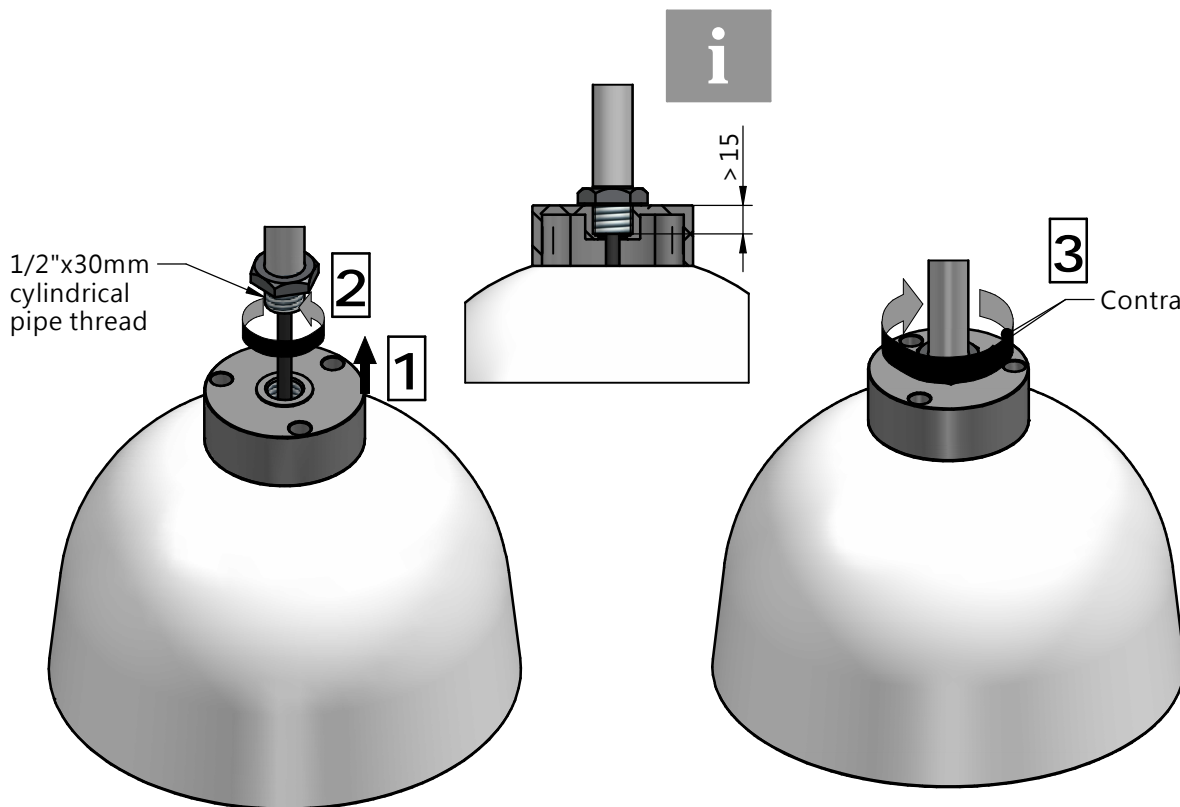

Luminaire	Dimensions (in mm)	m ²	SCx (m ²)	kg +/-5%
BDS 559	All dimensional drawings page 2	0,04		2,2
BPS 559		0,04		3,1
BVS 559		0,09		5,1
BWS 559		0,04		3,7

583 - 440812001663

2026-01-07
© Signify Holding
All rights reserved

Copenhagen LED gen2 BDS559
Top entry 1/2" Pipe thread

Copenhagen LED gen2 BPS559
Posttop ø60mm

Copenhagen LED gen2 BVS559
Posttop ø60mm

Copenhagen LED gen2 BWS559
Wall mounted

1

Copenhagen LED gen2 BDS559
 Top entry 1/2" Pipe thread

2a

Copenhagen LED gen2 BPS559
Posttop ø60mm

Copenhagen LED gen2 BVS559
Posttop ø60mm

Copenhagen LED gen2 BWS559
Wall mounted

DETAIL A

2d

1

x4