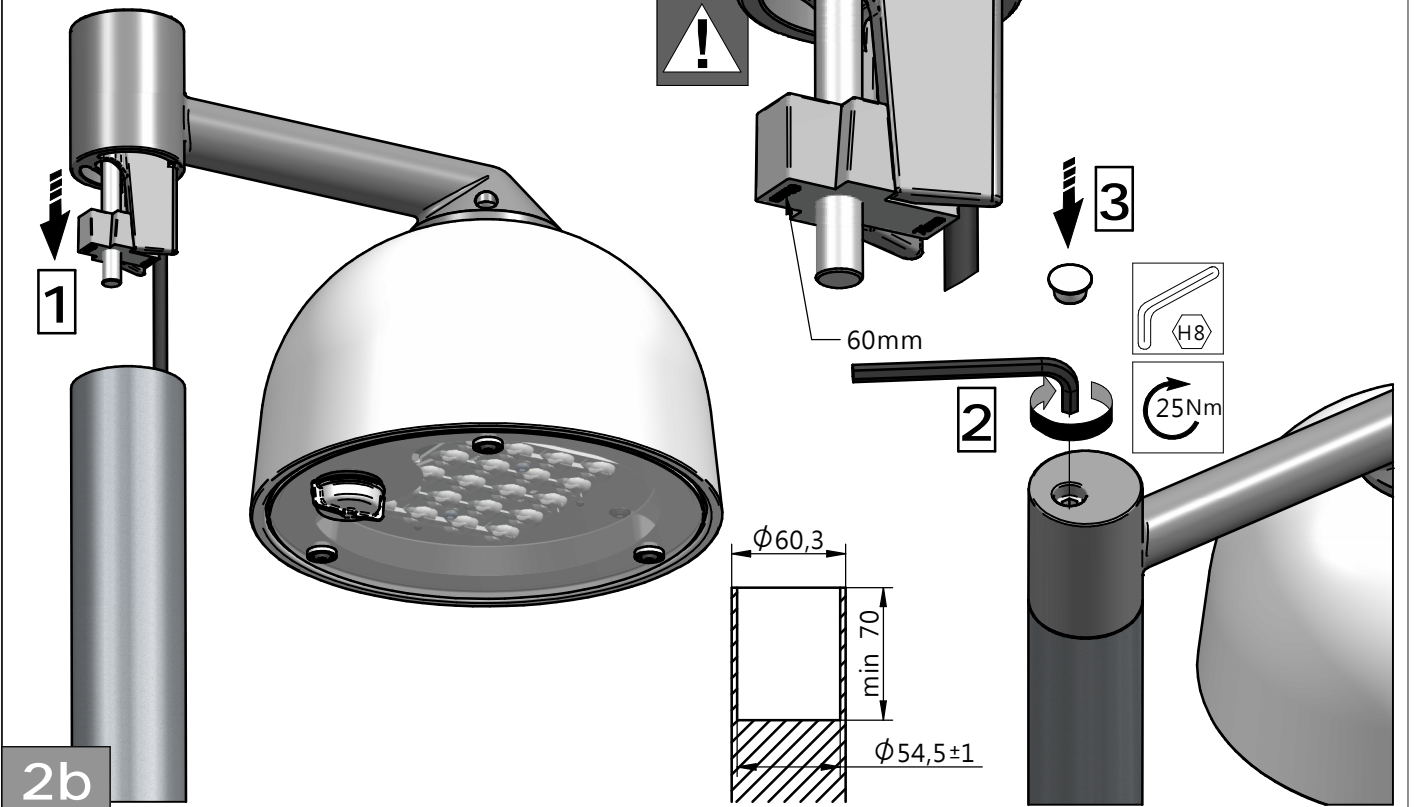

Copenhagen LED gen2 BDS559
Top entry 1/2" Pipe thread

Copenhagen LED gen2 BPS559
Posttop ø60mm

Copenhagen LED gen2 BVS559
Posttop ø60mm

Copenhagen LED gen2 BWS559
Wall mounted

1

Copenhagen LED gen2 BDS559
 Top entry 1/2" Pipe thread

2a

Copenhagen LED gen2 BPS559
Posttop ø60mm

Copenhagen LED gen2 BVS559
Posttop ø60mm

Copenhagen LED gen2 BWS559
Wall mounted

DETAIL A

2d

1

x4