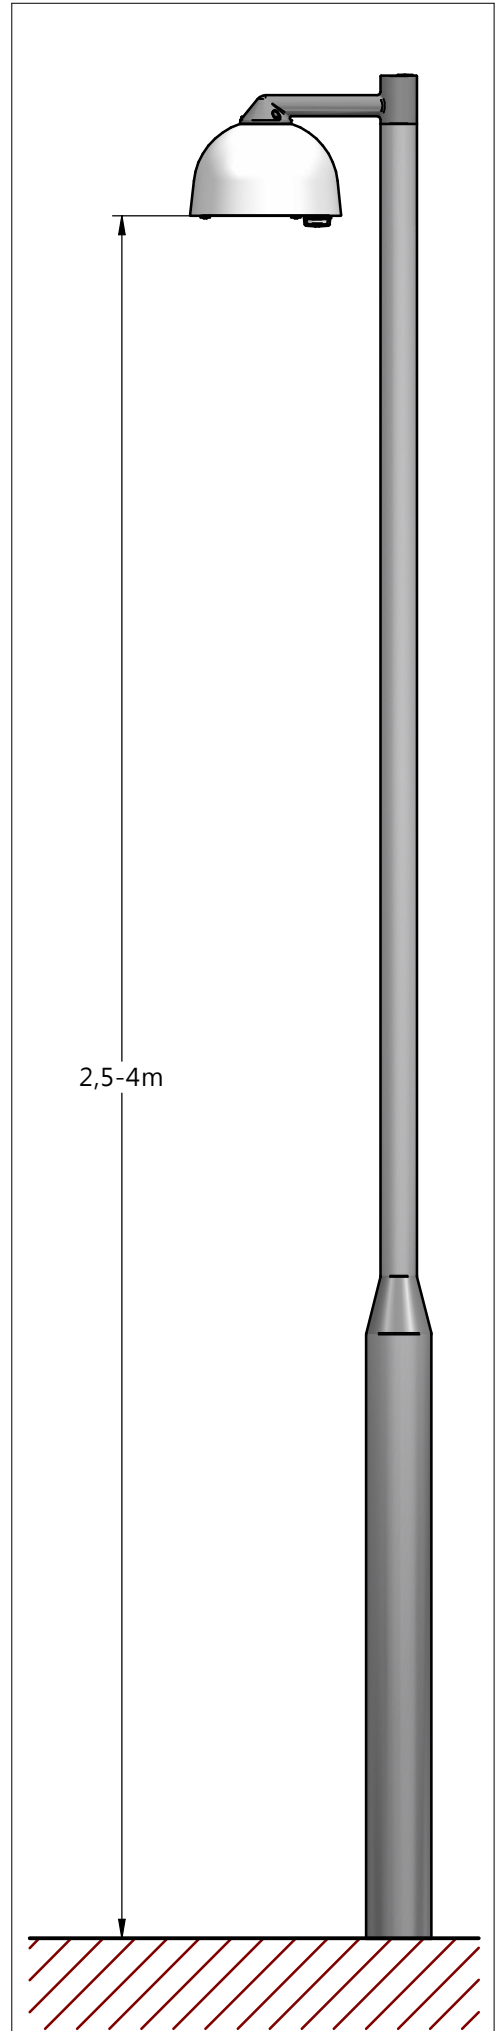

Led Colour		722	727	730	740	830
Light Source Energy Efficiency Class	Ledgine-O (4S)	E	E	D	D	E

Driver	Full Prog Driver			System Ready Driver			Connected Ready Driver		
	MCB	Qty	Inrush current	MCB	Qty	Inrush current	MCB	Qty	Inrush current
<i>Wattage/window</i>	<i>type</i>	<i>qty</i>	<i>A/μs</i>	<i>type</i>	<i>qty</i>	<i>A/μs</i>	<i>type</i>	<i>qty</i>	<i>A/μs</i>
22W (0,2-0,7)A C123	B 16A	48	12A/270μs	B 16A			B 16A		
22W (0,2-1,0)A C123					30	15,7A/226μs		46	21,1A/131μs
40W (0,2-0,7)A C123		30	18A/280μs		-	-		-	-
40W (0,2-1,0)A C123		-	-		30	24,6A/159,5μs		30	35,4A/122μs

Luminaire	Dimensions (in mm)	m ²	SCx (m ²)	kg +/-5%
BDS 559	All dimensional drawings page 2	0,04		2,2
BPS 559		0,04		3,1
BVS 559		0,09		5,1
BWS 559		0,04		3,7

583 - 440812001663

2026-01-07
© Signify Holding
All rights reserved

Copenhagen LED gen2 BDS559
Top entry 1/2" Pipe thread

Copenhagen LED gen2 BPS559
Posttop ø60mm

Copenhagen LED gen2 BVS559
Posttop ø60mm

Copenhagen LED gen2 BWS559
Wall mounted

1

Copenhagen LED gen2 BDS559
 Top entry 1/2" Pipe thread

2a

Copenhagen LED gen2 BPS559
Posttop ø60mm

Copenhagen LED gen2 BVS559
Posttop ø60mm

Copenhagen LED gen2 BWS559
Wall mounted

DETAIL A

2d

1

x4