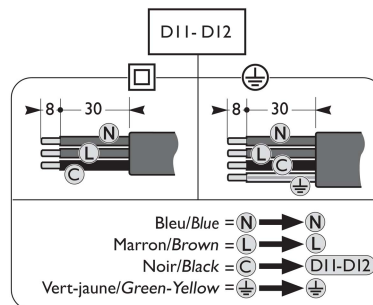

Luminaire	Dimensions (in mm)	m ²	SCx (m ²)	kg +/-5%
BDS 559	All dimensional drawings page 2	0,04		2,2
BPS 559		0,04		3,1
BVS 559		0,09		5,1
BWS 559		0,04		3,7

583 - 440812001663

2026-01-07
© Signify Holding
All rights reserved

Copenhagen LED gen2 BDS559
Top entry 1/2" Pipe thread

Copenhagen LED gen2 BPS559
Posttop ø60mm

Copenhagen LED gen2 BVS559
Posttop ø60mm

Copenhagen LED gen2 BWS559
Wall mounted

1

Copenhagen LED gen2 BDS559
 Top entry 1/2" Pipe thread

2a

Copenhagen LED gen2 BPS559
Posttop ø60mm

Copenhagen LED gen2 BVS559
Posttop ø60mm

Copenhagen LED gen2 BWS559
Wall mounted

DETAIL A

2d

1

x4