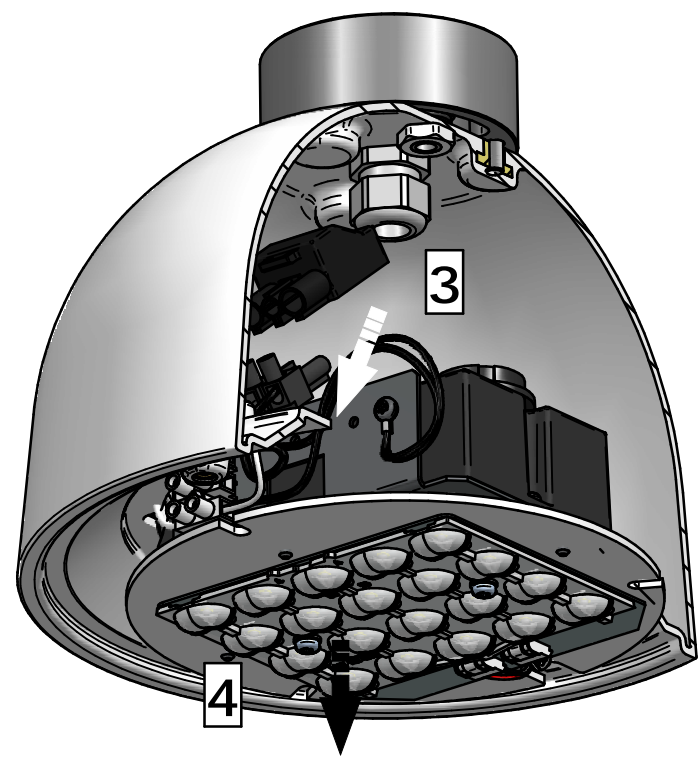

Copenhagen LED gen2 BDS559
Top entry 1/2" Pipe thread

Copenhagen LED gen2 BPS559
Posttop ø60mm

Copenhagen LED gen2 BVS559
Posttop ø60mm

Copenhagen LED gen2 BWS559
Wall mounted

1

Copenhagen LED gen2 BDS559
 Top entry 1/2" Pipe thread

2a

Copenhagen LED gen2 BPS559
Posttop ø60mm

Copenhagen LED gen2 BVS559
Posttop ø60mm

Copenhagen LED gen2 BWS559
Wall mounted

DETAIL A

2d

1

x4

2

3

DETAIL B

2e

SR to IACZ

2 x3

1 x3

3