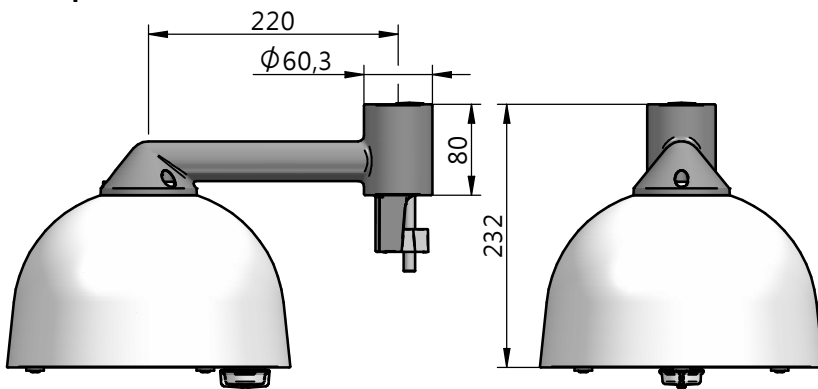

Luminaire	Dimensions (in mm)	m ²	SCx (m ²)	kg +/-5%
BDS 559	All dimensional drawings page 2	0,04		2,2
BPS 559		0,04		3,1
BVS 559		0,09		5,1
BWS 559		0,04		3,7

583 - 440812001663

2026-01-07
© Signify Holding
All rights reserved

Copenhagen LED gen2 BDS559
Top entry 1/2" Pipe thread

Copenhagen LED gen2 BPS559
Posttop ø60mm

Copenhagen LED gen2 BVS559
Posttop ø60mm

Copenhagen LED gen2 BWS559
Wall mounted

1

Copenhagen LED gen2 BDS559
 Top entry 1/2" Pipe thread