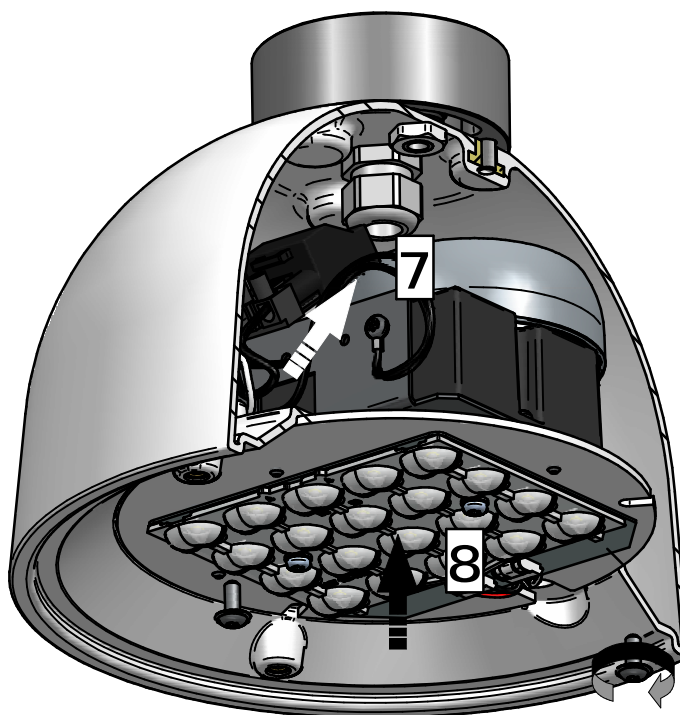

ACZ node

6

9 x3