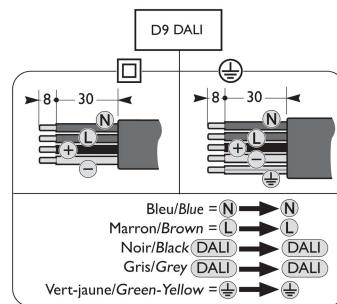

Luminaire	Dimensions (in mm)	m ²	SCx (m ²)	kg +/-5%
BDS 559	All dimensional drawings page 2	0,04		2,2
BPS 559		0,04		3,1
BVS 559		0,09		5,1
BWS 559		0,04		3,7

583 - 440812001663

2026-01-07
© Signify Holding
All rights reserved

Copenhagen LED gen2 BDS559
Top entry 1/2" Pipe thread

Copenhagen LED gen2 BPS559
Posttop ø60mm

Copenhagen LED gen2 BVS559
Posttop ø60mm

Copenhagen LED gen2 BWS559
Wall mounted

1

Copenhagen LED gen2 BDS559
 Top entry 1/2" Pipe thread

2a

Copenhagen LED gen2 BPS559
Posttop ø60mm

Copenhagen LED gen2 BVS559
Posttop ø60mm

Copenhagen LED gen2 BWS559
Wall mounted

DETAIL A

2d

1

x4