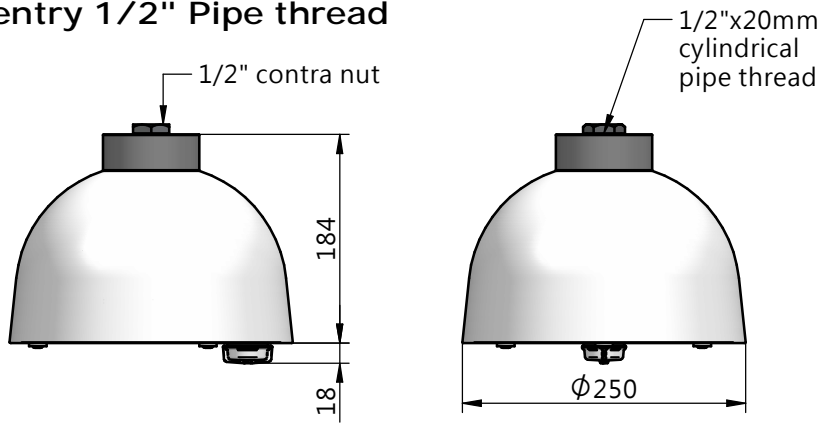

Luminaire	Dimensions (in mm)	m ²	SCx (m ²)	kg +/-5%
BDS 559	All dimensional drawings page 2	0,04		2,2
BPS 559		0,04		3,1
BVS 559		0,09		5,1
BWS 559		0,04		3,7

583 - 440812001663

2026-01-07
© Signify Holding
All rights reserved

Copenhagen LED gen2 BDS559
Top entry 1/2" Pipe thread

Copenhagen LED gen2 BPS559
Posttop ø60mm

Copenhagen LED gen2 BVS559
Posttop ø60mm

Copenhagen LED gen2 BWS559
Wall mounted

1

Copenhagen LED gen2 BDS559
 Top entry 1/2" Pipe thread