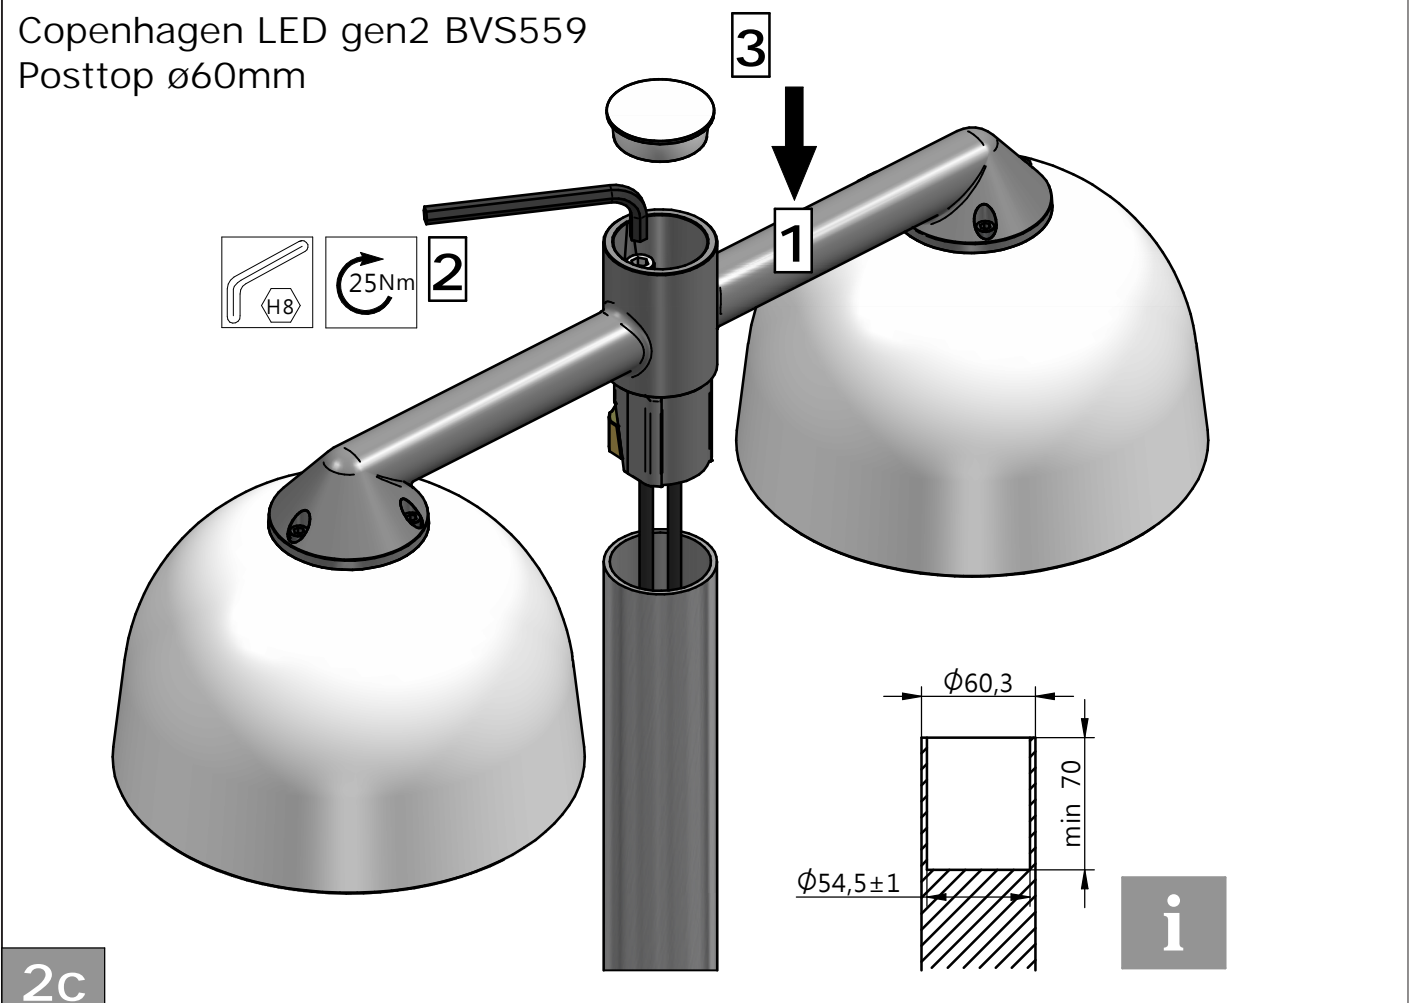

Luminaire	Dimensions (in mm)	m ²	SCx (m ²)	kg +/-5%
BDS 559	All dimensional drawings page 2	0,04		2,2
BPS 559		0,04		3,1
BVS 559		0,09		5,1
BWS 559		0,04		3,7

583 - 440812001663

2026-01-07
© Signify Holding
All rights reserved

Copenhagen LED gen2 BDS559
Top entry 1/2" Pipe thread

Copenhagen LED gen2 BPS559
Posttop ø60mm

Copenhagen LED gen2 BVS559
Posttop ø60mm

Copenhagen LED gen2 BWS559
Wall mounted

1

Copenhagen LED gen2 BDS559
 Top entry 1/2" Pipe thread

2a

Copenhagen LED gen2 BPS559
Posttop ø60mm

Copenhagen LED gen2 BVS559
Posttop ø60mm

Copenhagen LED gen2 BWS559
Wall mounted

DETAIL A

2d

1

x4