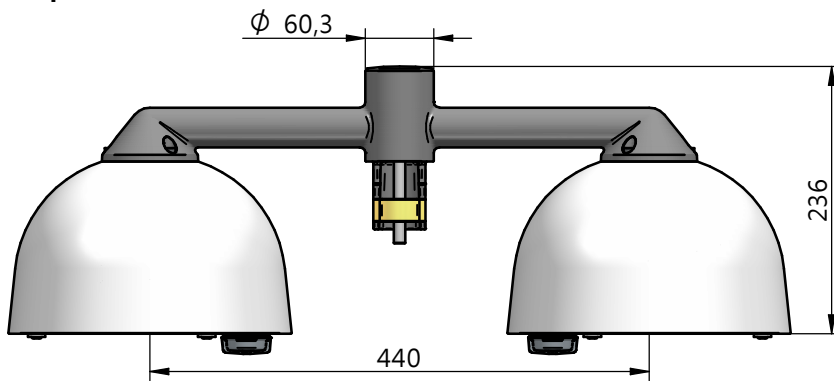

Luminaire	Dimensions (in mm)	m ²	SCx (m ²)	kg +/-5%
BDS 559	All dimensional drawings page 2	0,04		2,2
BPS 559		0,04		3,1
BVS 559		0,09		5,1
BWS 559		0,04		3,7

583 - 440812001663

2026-01-07
© Signify Holding
All rights reserved

Copenhagen LED gen2 BDS559
Top entry 1/2" Pipe thread

Copenhagen LED gen2 BPS559
Posttop ø60mm

Copenhagen LED gen2 BVS559
Posttop ø60mm

Copenhagen LED gen2 BWS559
Wall mounted

1

Copenhagen LED gen2 BDS559
 Top entry 1/2" Pipe thread