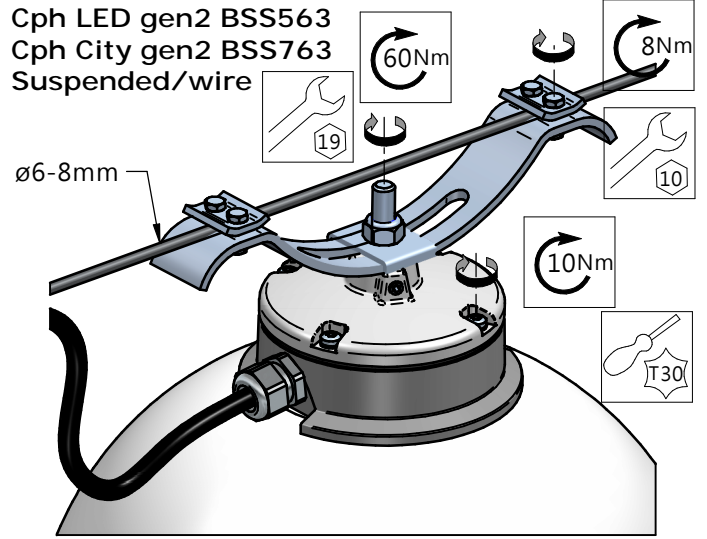

2b

Cph LED gen2 BSS563
Cph City gen2 BSS763
Suspended/wire