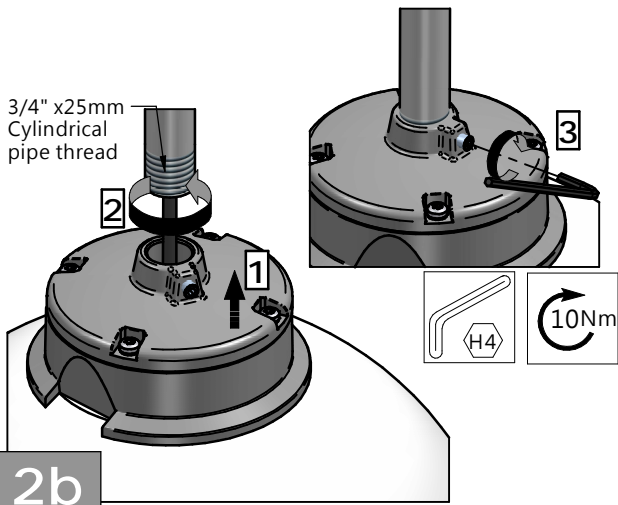

Luminaire	Dimensions (in mm)	m ²	SCx (m ²)	kg +/-5%
BDS/BRS/BSS 563/763 <120 LEDs	All dimensional drawings page 2	0,18		12
BDS/BRS/BSS 563/763 ≥120 LEDs		0,18		13,5

Cph LED/City gen2 BRS563/763
Side entry $\phi 60\text{mm}$

Cph LED/City gen2 BDS563/763
Center 3/4" thread

Cph LED/City gen2 BSS563/763
Suspended/wire

1

Cph LED gen2 BRS563
 Cph City gen2 BRS763
 Side entry $\varnothing 60\text{mm}$

2a

Cph LED gen2 BDS563
 Cph City gen2 BDS763
 Top entry 3/4" Pipe thread