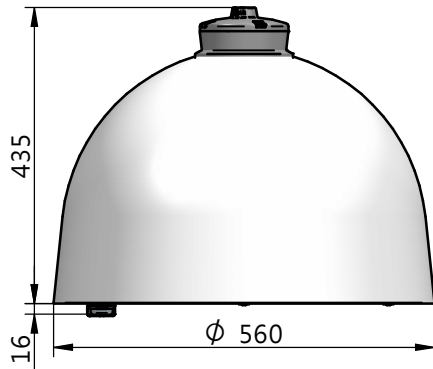

Cph LED/City gen2 BDS563/763
Center 3/4" thread