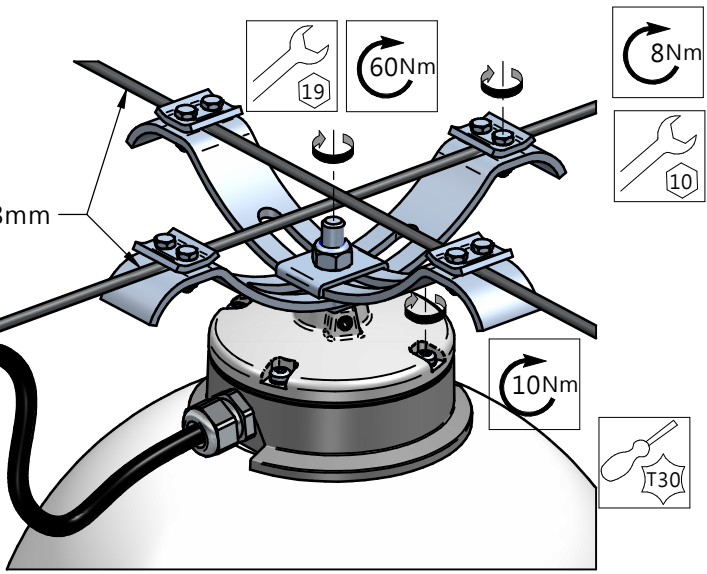

2b

Cph LED gen2 BSS563
Cph City gen2 BSS763
Suspended/wire