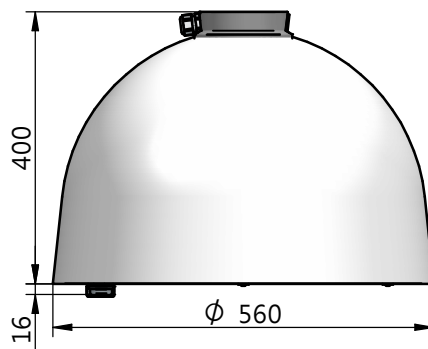

Luminaire	Dimensions (in mm)	m ²	SCx (m ²)	kg +/-5%
BDS/BRS/BSS 563/763 <120 LEDs	All dimensional drawings page 2	0,18		12
BDS/BRS/BSS 563/763 ≥120 LEDs		0,18		13,5

Cph LED/City gen2 BRS563/763
Side entry $\phi 60\text{mm}$

Cph LED/City gen2 BDS563/763
Center 3/4" thread

Cph LED/City gen2 BSS563/763
Suspended/wire

1

Cph LED gen2 BRS563
 Cph City gen2 BRS763
 Side entry $\varnothing 60\text{mm}$

2a

Cph LED gen2 BDS563
 Cph City gen2 BDS763
 Top entry 3/4" Pipe thread