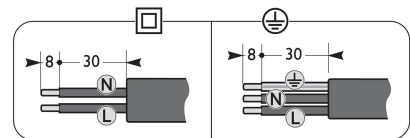

Luminaire	Dimensions (in mm)	m ²	SCx (m ²)	kg +/-5%
BDS/BRS/BSS 563/763 <120 LEDs	All dimensional drawings page 2	0,18		12
BDS/BRS/BSS 563/763 ≥120 LEDs		0,18		13,5

Cph LED/City gen2 BRS563/763
Side entry $\phi 60\text{mm}$

Cph LED/City gen2 BDS563/763
Center 3/4" thread

Cph LED/City gen2 BSS563/763
Suspended/wire

1

Cph LED gen2 BRS563
 Cph City gen2 BRS763
 Side entry $\varnothing 60\text{mm}$

2a

Cph LED gen2 BDS563
 Cph City gen2 BDS763
 Top entry 3/4" Pipe thread