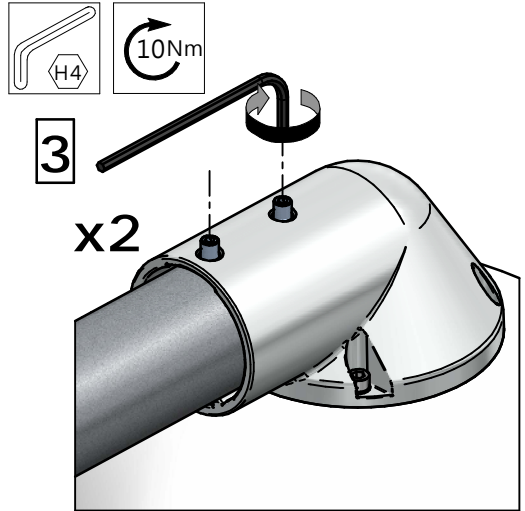

Luminaire	Dimensions (in mm)	m ²	SCx (m ²)	kg +/-5%
BDS/BRS/BSS 563/763 <120 LEDs	All dimensional drawings page 2	0,18		12
BDS/BRS/BSS 563/763 ≥120 LEDs		0,18		13,5

Cph LED/City gen2 BRS563/763
Side entry $\phi 60\text{mm}$

Cph LED/City gen2 BDS563/763
Center 3/4" thread

Cph LED/City gen2 BSS563/763
Suspended/wire

1

Cph LED gen2 BRS563
 Cph City gen2 BRS763
 Side entry $\varnothing 60\text{mm}$

2a

Cph LED gen2 BDS563
 Cph City gen2 BDS763
 Top entry 3/4" Pipe thread