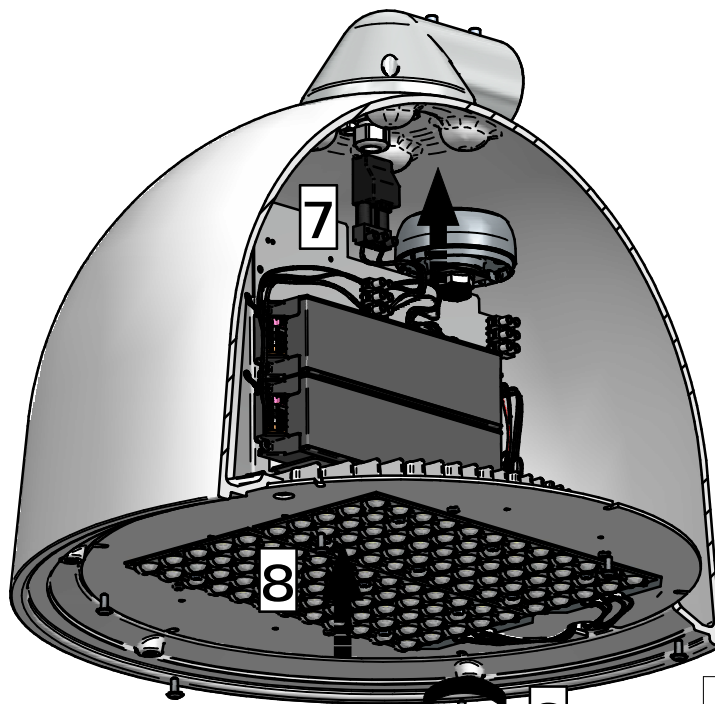

Luminaire	Dimensions (in mm)	m ²	SCx (m ²)	kg +/-5%
BDS/BRS/BSS 563/763 <120 LEDs	All dimensional drawings page 2	0,18		12
BDS/BRS/BSS 563/763 ≥120 LEDs		0,18		13,5

Cph LED/City gen2 BRS563/763
Side entry $\phi 60\text{mm}$

Cph LED/City gen2 BDS563/763
Center 3/4" thread

Cph LED/City gen2 BSS563/763
Suspended/wire

1

Cph LED gen2 BRS563
 Cph City gen2 BRS763
 Side entry $\varnothing 60\text{mm}$

2a

Cph LED gen2 BDS563
 Cph City gen2 BDS763
 Top entry 3/4" Pipe thread

2b

Cph LED gen2 BSS563
 Cph City gen2 BSS763
 Suspended/wire

2c

SR

SR to IACZ

5

IACZ node

6

7

8

9

x6

10

x6

© 2021-2025 Signify Holding

All rights reserved. The information provided herein is subject to change, without notice. Signify does not give any representation or warranty as to the accuracy or completeness of the information included herein and shall not be liable for any action in reliance thereon. The information presented in this document is not intended as any commercial offer and does not form part of any quotation or contract, unless otherwise agreed by Signify. All trademarks are owned by Signify Holding or their respective owners.