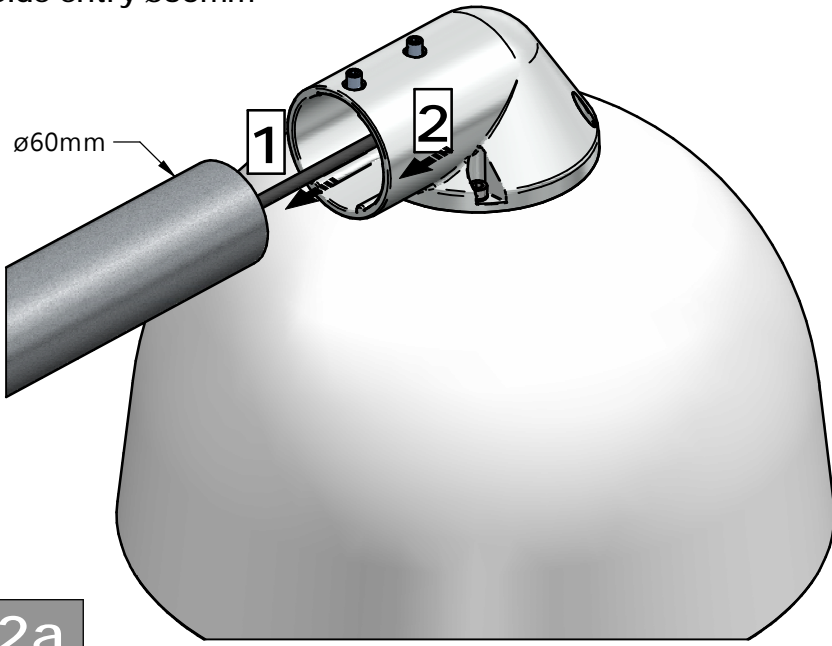

Luminaire	Dimensions (in mm)	m ²	SCx (m ²)	kg +/-5%
BDS/BRS/BSS 563/763 <120 LEDs	All dimensional drawings page 2	0,18		12
BDS/BRS/BSS 563/763 ≥120 LEDs		0,18		13,5

Cph LED/City gen2 BRS563/763
Side entry $\phi 60\text{mm}$

Cph LED/City gen2 BDS563/763
Center 3/4" thread

Cph LED/City gen2 BSS563/763
Suspended/wire

1

Cph LED gen2 BRS563
 Cph City gen2 BRS763
 Side entry $\varnothing 60\text{mm}$

2a

Cph LED gen2 BDS563
 Cph City gen2 BDS763
 Top entry 3/4" Pipe thread