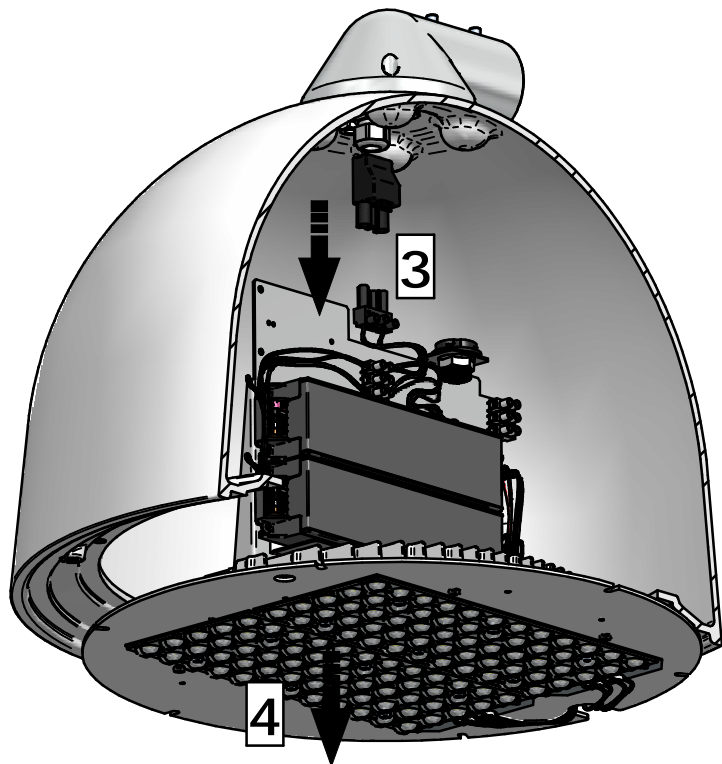

Luminaire	Dimensions (in mm)	m ²	SCx (m ²)	kg +/-5%
BDS/BRS/BSS 563/763 <120 LEDs	All dimensional drawings page 2	0,18		12
BDS/BRS/BSS 563/763 ≥120 LEDs		0,18		13,5

Cph LED/City gen2 BRS563/763
Side entry $\phi 60\text{mm}$

Cph LED/City gen2 BDS563/763
Center 3/4" thread

Cph LED/City gen2 BSS563/763
Suspended/wire

1

Cph LED gen2 BRS563
 Cph City gen2 BRS763
 Side entry $\varnothing 60\text{mm}$

2a

Cph LED gen2 BDS563
 Cph City gen2 BDS763
 Top entry 3/4" Pipe thread

2b

Cph LED gen2 BSS563
 Cph City gen2 BSS763
 Suspended/wire

2c

SR

SR to IACZ

5

IACZ node

6

7

8

9

x6

10

x6

© 2021-2025 Signify Holding

All rights reserved. The information provided herein is subject to change, without notice. Signify does not give any representation or warranty as to the accuracy or completeness of the information included herein and shall not be liable for any action in reliance thereon. The information presented in this document is not intended as any commercial offer and does not form part of any quotation or contract, unless otherwise agreed by Signify. All trademarks are owned by Signify Holding or their respective owners.