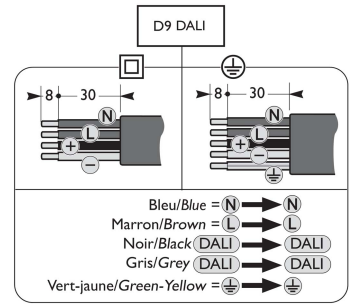

Cph gen2 LED and City
BXS563/763
Brand: Philips, Signify

Scan me! DOWNLOAD 	 	 	Scan me! DOWNLOAD Service tag
--	----------	------	--

220V 240V	outdoor 	CE	50Hz 60Hz	IP66	IK08	Max. 25°C Min. -40°C					
--------------	-------------	----	--------------	------	------	-------------------------	--	--	--	--	--

Luminaire	Dimensions (in mm)	m ²	SCx (m ²)	kg +/-5%
BDS/BRS/BSS 563/763 <120 LEDs	All dimensional drawings page 2	0,18		12
BDS/BRS/BSS 563/763 ≥120 LEDs		0,18		13,5

Cph LED/City gen2 BRS563/763
Side entry $\phi 60\text{mm}$

Cph LED/City gen2 BDS563/763
Center 3/4" thread

Cph LED/City gen2 BSS563/763
Suspended/wire

1

Cph LED gen2 BRS563
 Cph City gen2 BRS763
 Side entry $\varnothing 60\text{mm}$

2a

Cph LED gen2 BDS563
 Cph City gen2 BDS763
 Top entry 3/4" Pipe thread