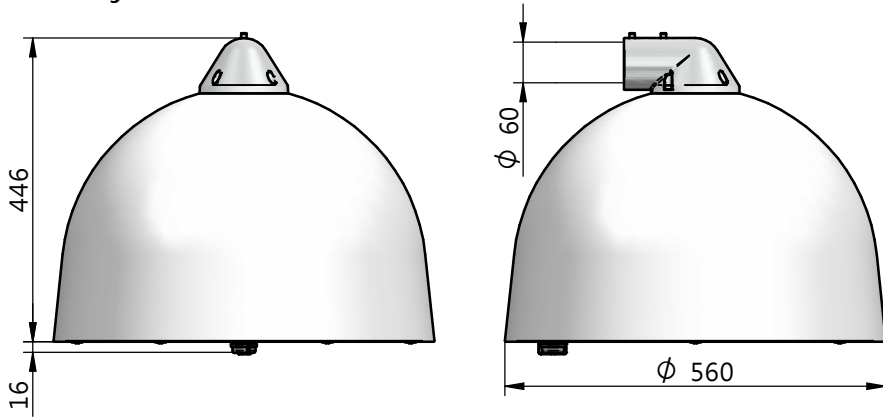

Luminaire	Dimensions (in mm)	m ²	SCx (m ²)	kg +/-5%
BDS/BRS/BSS 563/763 <120 LEDs	All dimensional drawings page 2	0,18		12
BDS/BRS/BSS 563/763 ≥120 LEDs		0,18		13,5

Cph LED/City gen2 BRS563/763
Side entry $\phi 60\text{mm}$