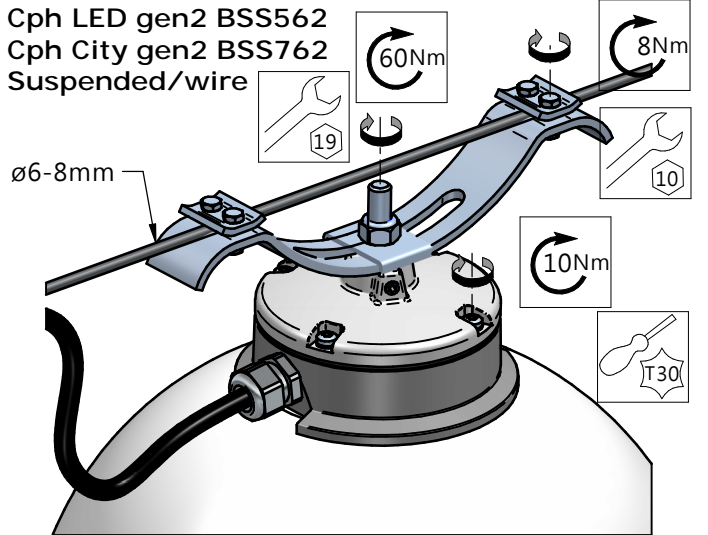

Cph LED/City gen3 BRS562/762
Side entry ø48mm

Cph LED/City gen2 BRS562/762
Side entry ø60mm

Cph LED/City gen2
BDS562/762
Center 3/4" thread

Cph LED/City gen2
BSS562/762
Suspended/wire

6-8m

1

Cph LED gen2 BRS562
Cph City gen2 BRS762
Side entry $\varnothing 48\text{mm}$

2a

Cph LED gen2 BRS562
 Cph City gen2 BRS762
 Side entry $\varnothing 60\text{mm}$

2b

Cph LED gen2 BDS562
 Cph City gen2 BDS762
 Top entry 3/4" Pipe thread

2c

Cph LED gen2 BSS562
 Cph City gen2 BSS762
 Suspended/wire