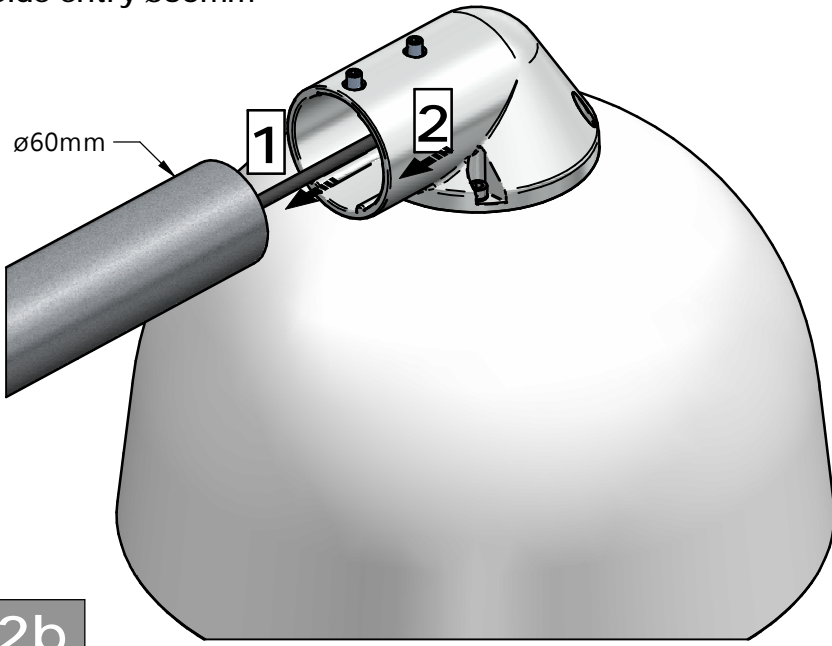

Luminaire	Dimensions (in mm)	 m ²	 SCx (m ²)	 kg +/-5%
BDS/BRS/BSS 562	All dimensional drawings page 2	0,12		8
BDS/BRS/BSS 762		0,12		8

583 - 440812001660
 2026-01-07
 © Signify Holding
 All rights reserved

Cph LED/City gen3 BRS562/762
Side entry ø48mm

Cph LED/City gen2 BRS562/762
Side entry ø60mm

Cph LED/City gen2
BDS562/762
Center 3/4" thread

Cph LED/City gen2
BSS562/762
Suspended/wire

6-8m

1

Cph LED gen2 BRS562
Cph City gen2 BRS762
Side entry $\varnothing 48\text{mm}$

2a

Cph LED gen2 BRS562
 Cph City gen2 BRS762
 Side entry $\varnothing 60\text{mm}$

2b

Cph LED gen2 BDS562
 Cph City gen2 BDS762
 Top entry 3/4" Pipe thread

2c

Cph LED gen2 BSS562
 Cph City gen2 BSS762
 Suspended/wire