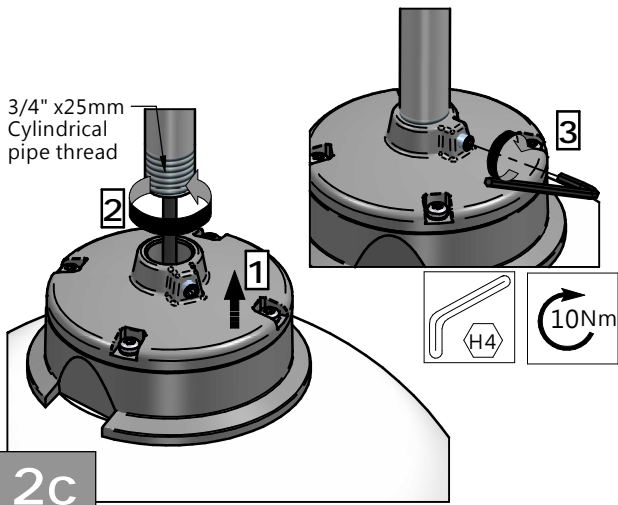

Luminaire	Dimensions (in mm)	 m ²	 SCx (m ²)	 kg +/-5%
BDS/BRS/BSS 562	All dimensional drawings page 2	0,12		8
BDS/BRS/BSS 762		0,12		8

583 - 440812001660
 2026-01-07
 © Signify Holding
 All rights reserved

Cph LED/City gen3 BRS562/762
Side entry ø48mm

Cph LED/City gen2 BRS562/762
Side entry ø60mm

Cph LED/City gen2
BDS562/762
Center 3/4" thread

Cph LED/City gen2
BSS562/762
Suspended/wire

6-8m

1

Cph LED gen2 BRS562
Cph City gen2 BRS762
Side entry $\varnothing 48\text{mm}$

2a

Cph LED gen2 BRS562
 Cph City gen2 BRS762
 Side entry $\varnothing 60\text{mm}$

2b

Cph LED gen2 BDS562
 Cph City gen2 BDS762
 Top entry 3/4" Pipe thread

2c

Cph LED gen2 BSS562
 Cph City gen2 BSS762
 Suspended/wire