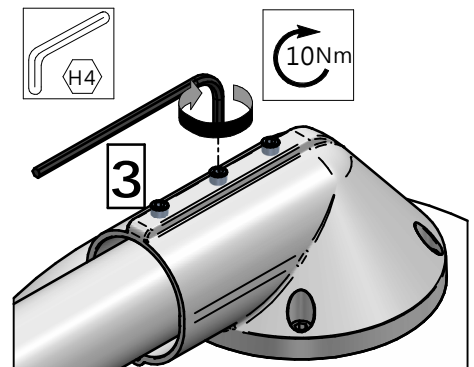

Luminaire	Dimensions (in mm)	 m ²	 SCx (m ²)	 kg +/-5%
BDS/BRS/BSS 562	All dimensional drawings page 2	0,12		8
BDS/BRS/BSS 762		0,12		8

583 - 440812001660
 2026-01-07
 © Signify Holding
 All rights reserved

Cph LED/City gen3 BRS562/762
Side entry ø48mm

Cph LED/City gen2 BRS562/762
Side entry ø60mm

Cph LED/City gen2
BDS562/762
Center 3/4" thread

Cph LED/City gen2
BSS562/762
Suspended/wire

6-8m

1

Cph LED gen2 BRS562
Cph City gen2 BRS762
Side entry $\varnothing 48\text{mm}$

2a

Cph LED gen2 BRS562
 Cph City gen2 BRS762
 Side entry $\varnothing 60\text{mm}$

2b

Cph LED gen2 BDS562
 Cph City gen2 BDS762
 Top entry 3/4" Pipe thread

2c

Cph LED gen2 BSS562
 Cph City gen2 BSS762
 Suspended/wire