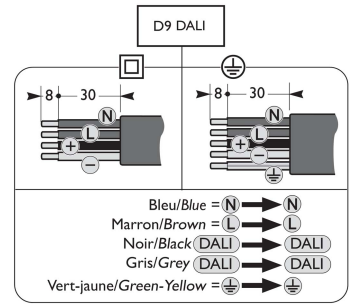

Luminaire	Dimensions (in mm)	 m ²	 SCx (m ²)	 kg +/-5%
BDS/BRS/BSS 562	All dimensional drawings page 2	0,12		8
BDS/BRS/BSS 762		0,12		8

583 - 440812001660
 2026-01-07
 © Signify Holding
 All rights reserved

Cph LED/City gen3 BRS562/762
Side entry ø48mm

Cph LED/City gen2 BRS562/762
Side entry ø60mm

Cph LED/City gen2
BDS562/762
Center 3/4" thread

Cph LED/City gen2
BSS562/762
Suspended/wire

6-8m

1

Cph LED gen2 BRS562
Cph City gen2 BRS762
Side entry $\varnothing 48\text{mm}$

2a

Cph LED gen2 BRS562
 Cph City gen2 BRS762
 Side entry $\varnothing 60\text{mm}$

2b

Cph LED gen2 BDS562
 Cph City gen2 BDS762
 Top entry 3/4" Pipe thread

2c

Cph LED gen2 BSS562
 Cph City gen2 BSS762
 Suspended/wire