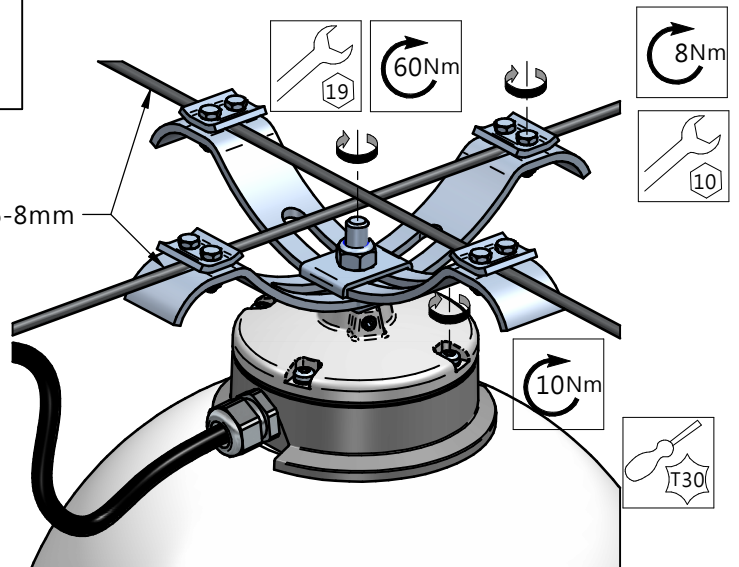

Cph LED/City gen3 BRS562/762
Side entry ø48mm

Cph LED/City gen2 BRS562/762
Side entry ø60mm

Cph LED/City gen2
BDS562/762
Center 3/4" thread

Cph LED/City gen2
BSS562/762
Suspended/wire

6-8m

1

Cph LED gen2 BRS562
Cph City gen2 BRS762
Side entry $\varnothing 48\text{mm}$

2a

Cph LED gen2 BRS562
 Cph City gen2 BRS762
 Side entry $\varnothing 60\text{mm}$

2b

Cph LED gen2 BDS562
 Cph City gen2 BDS762
 Top entry 3/4" Pipe thread

2c

Cph LED gen2 BSS562
 Cph City gen2 BSS762
 Suspended/wire

9 x4

10 x4

© 2021-2025 Signify Holding

All rights reserved. The information provided herein is subject to change, without notice. Signify does not give any representation or warranty as to the accuracy or completeness of the information included herein and shall not be liable for any action in reliance thereon. The information presented in this document is not intended as any commercial offer and does not form part of any quotation or contract, unless otherwise agreed by Signify. All trademarks are owned by Signify Holding or their respective owners.