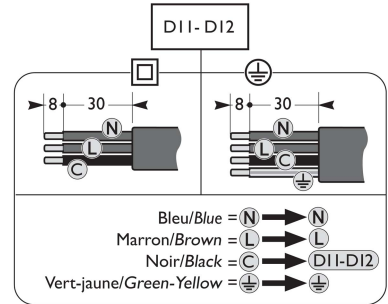

Luminaire	Dimensions (in mm)	 m ²	 SCx (m ²)	 kg +/-5%
BDS/BRS/BSS 562	All dimensional drawings page 2	0,12		8
BDS/BRS/BSS 762		0,12		8

583 - 440812001660
 2026-01-07
 © Signify Holding
 All rights reserved

Cph LED/City gen3 BRS562/762
Side entry ø48mm

Cph LED/City gen2 BRS562/762
Side entry ø60mm

Cph LED/City gen2
BDS562/762
Center 3/4" thread

Cph LED/City gen2
BSS562/762
Suspended/wire

6-8m

1

Cph LED gen2 BRS562
Cph City gen2 BRS762
Side entry $\varnothing 48\text{mm}$

2a

Cph LED gen2 BRS562
 Cph City gen2 BRS762
 Side entry $\varnothing 60\text{mm}$

2b

Cph LED gen2 BDS562
 Cph City gen2 BDS762
 Top entry 3/4" Pipe thread

2c

Cph LED gen2 BSS562
 Cph City gen2 BSS762
 Suspended/wire