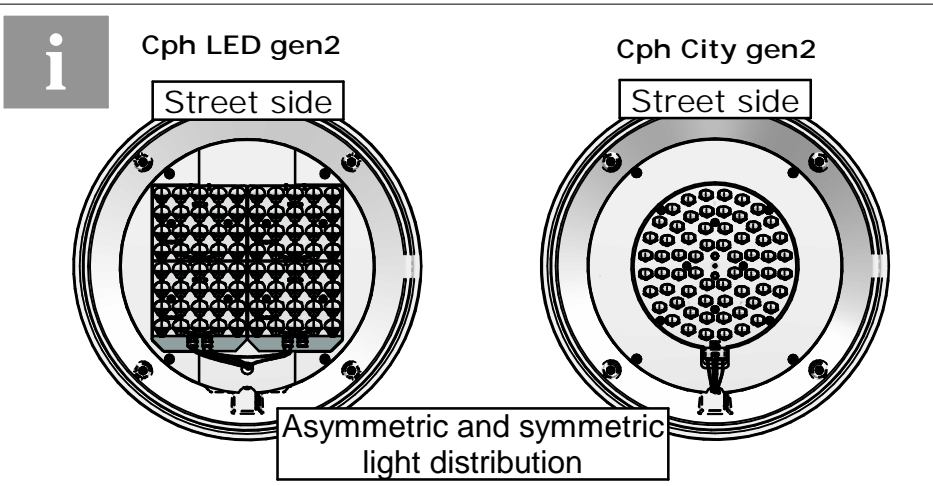

Luminaire	Dimensions (in mm)	 m ²	 SCx (m ²)	 kg +/-5%
BDS/BRS/BSS 562	All dimensional drawings page 2	0,12		8
BDS/BRS/BSS 762		0,12		8

583 - 440812001660
 2026-01-07
 © Signify Holding
 All rights reserved

Cph LED/City gen3 BRS562/762
Side entry ø48mm

Cph LED/City gen2 BRS562/762
Side entry ø60mm

Cph LED/City gen2
BDS562/762
Center 3/4" thread

Cph LED/City gen2
BSS562/762
Suspended/wire

6-8m

1

Cph LED gen2 BRS562
Cph City gen2 BRS762
Side entry $\varnothing 48\text{mm}$

2a

Cph LED gen2 BRS562
 Cph City gen2 BRS762
 Side entry $\varnothing 60\text{mm}$

2b

Cph LED gen2 BDS562
 Cph City gen2 BDS762
 Top entry 3/4" Pipe thread

2c

Cph LED gen2 BSS562
 Cph City gen2 BSS762
 Suspended/wire