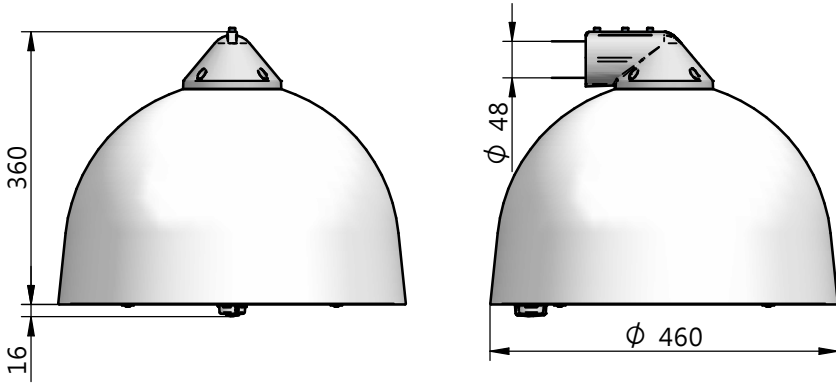

Luminaire	Dimensions (in mm)	 m ²	 SCx (m ²)	 kg +/-5%
BDS/BRS/BSS 562	All dimensional drawings page 2	0,12		8
BDS/BRS/BSS 762		0,12		8

583 - 440812001660
 2026-01-07
 © Signify Holding
 All rights reserved

Cph LED/City gen3 BRS562/762
Side entry ø48mm

Cph LED/City gen2 BRS562/762
Side entry ø60mm

Cph LED/City gen2
BDS562/762
Center 3/4" thread

Cph LED/City gen2
BSS562/762
Suspended/wire

6-8m

1

Cph LED gen2 BRS562
Cph City gen2 BRS762
Side entry $\varnothing 48\text{mm}$