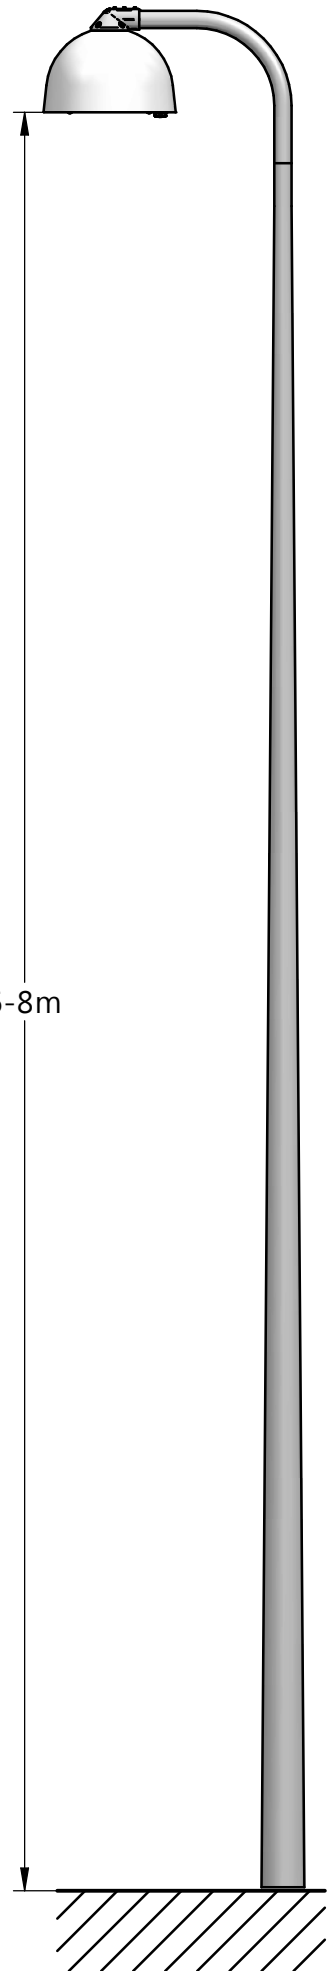

IK07

Max.
25°C
Min.
-40°C

--	--

Led Colour		722	727	730	740	830
Light Source Energy Efficiency Class	Ledgine-O (4S)	E	E	D	D	E

Driver	Full Prog Driver			System Ready Driver		
	MCB	Qty	Inrush current	MCB	Qty	Inrush current
<i>Wattage/window</i>	<i>type</i>	<i>qty</i>	<i>A/μs</i>	<i>type</i>	<i>qty</i>	<i>A/μs</i>
75W (0,2-0,7)A S240	B 16A	11	55A/200μs	B 16A	-	-
75W (0,2-0,7)A S240		-	-		8	67A/210μs
150W (0,2-0,7)A S240		10	47A/250μs		-	-
150W (0,2-0,7)A S240		-	-		15	11,2A/135μs

Luminaire	Dimensions (in mm)	 m ²	 SCx (m ²)	 kg +/-5%
BDS/BRS/BSS 562	All dimensional drawings page 2	0,12		8
BDS/BRS/BSS 762		0,12		8

583 - 440812001660
 2026-01-07
 © Signify Holding
 All rights reserved

Cph LED/City gen3 BRS562/762
Side entry ø48mm

Cph LED/City gen2 BRS562/762
Side entry ø60mm

Cph LED/City gen2
BDS562/762
Center 3/4" thread

Cph LED/City gen2
BSS562/762
Suspended/wire

6-8m

1

Cph LED gen2 BRS562
Cph City gen2 BRS762
Side entry $\varnothing 48\text{mm}$

2a

Cph LED gen2 BRS562
 Cph City gen2 BRS762
 Side entry $\varnothing 60\text{mm}$

2b

Cph LED gen2 BDS562
 Cph City gen2 BDS762
 Top entry 3/4" Pipe thread

2c

Cph LED gen2 BSS562
 Cph City gen2 BSS762
 Suspended/wire