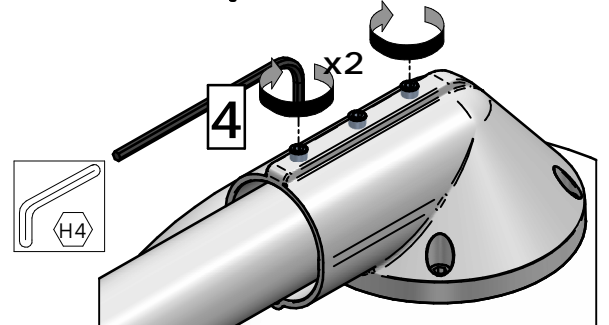

Luminaire	Dimensions (in mm)	 m ²	 SCx (m ²)	 kg +/-5%
BDS/BRS/BSS 562	All dimensional drawings page 2	0,12		8
BDS/BRS/BSS 762		0,12		8

583 - 440812001660
 2026-01-07
 © Signify Holding
 All rights reserved

Cph LED/City gen3 BRS562/762
Side entry ø48mm

Cph LED/City gen2 BRS562/762
Side entry ø60mm

Cph LED/City gen2
BDS562/762
Center 3/4" thread

Cph LED/City gen2
BSS562/762
Suspended/wire

6-8m

1

Cph LED gen2 BRS562
Cph City gen2 BRS762
Side entry $\varnothing 48\text{mm}$

2a

Cph LED gen2 BRS562
 Cph City gen2 BRS762
 Side entry $\varnothing 60\text{mm}$

2b

Cph LED gen2 BDS562
 Cph City gen2 BDS762
 Top entry 3/4" Pipe thread

2c

Cph LED gen2 BSS562
 Cph City gen2 BSS762
 Suspended/wire