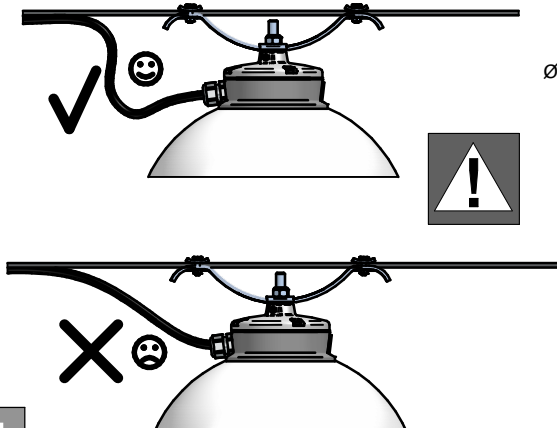

2a

Cph LED gen2 BRS562
 Cph City gen2 BRS762
 Side entry $\varnothing 60\text{mm}$

2b

Cph LED gen2 BDS562
 Cph City gen2 BDS762
 Top entry 3/4" Pipe thread

2c

Cph LED gen2 BSS562
 Cph City gen2 BSS762
 Suspended/wire