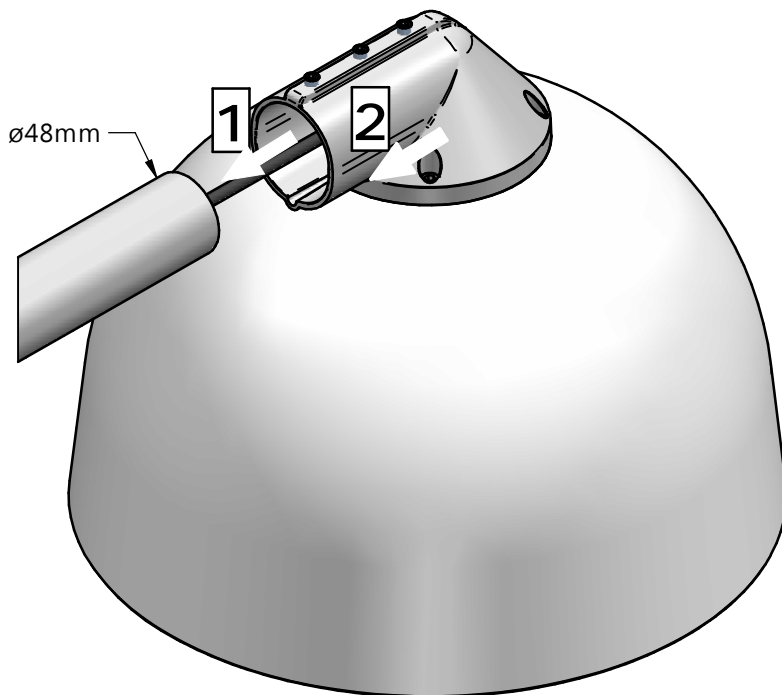

Luminaire	Dimensions (in mm)	 m ²	 SCx (m ²)	 kg +/-5%
BDS/BRS/BSS 562	All dimensional drawings page 2	0,12		8
BDS/BRS/BSS 762		0,12		8

583 - 440812001660
 2026-01-07
 © Signify Holding
 All rights reserved

Cph LED/City gen3 BRS562/762
Side entry ø48mm

Cph LED/City gen2 BRS562/762
Side entry ø60mm

Cph LED/City gen2
BDS562/762
Center 3/4" thread

Cph LED/City gen2
BSS562/762
Suspended/wire

6-8m

1

Cph LED gen2 BRS562
Cph City gen2 BRS762
Side entry $\varnothing 48\text{mm}$

2a

Cph LED gen2 BRS562
 Cph City gen2 BRS762
 Side entry $\varnothing 60\text{mm}$

2b

Cph LED gen2 BDS562
 Cph City gen2 BDS762
 Top entry 3/4" Pipe thread

2c

Cph LED gen2 BSS562
 Cph City gen2 BSS762
 Suspended/wire