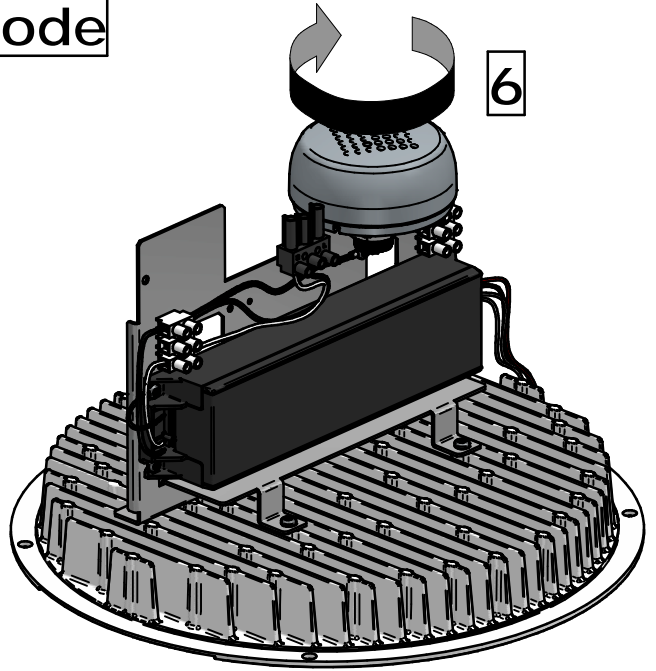

5

IACZ node

6