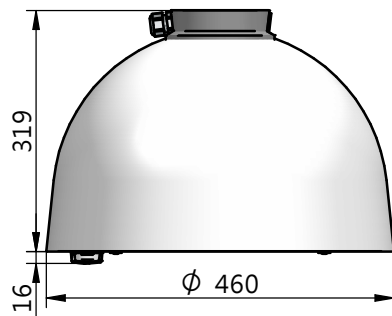

Luminaire	Dimensions (in mm)	 m ²	 SCx (m ²)	 kg +/-5%
BDS/BRS/BSS 562	All dimensional drawings page 2	0,12		8
BDS/BRS/BSS 762		0,12		8

583 - 440812001660
 2026-01-07
 © Signify Holding
 All rights reserved

Cph LED/City gen3 BRS562/762
Side entry ø48mm

Cph LED/City gen2 BRS562/762
Side entry ø60mm

Cph LED/City gen2
BDS562/762
Center 3/4" thread

Cph LED/City gen2
BSS562/762
Suspended/wire

6-8m

1

Cph LED gen2 BRS562
Cph City gen2 BRS762
Side entry $\varnothing 48\text{mm}$

2a

Cph LED gen2 BRS562
 Cph City gen2 BRS762
 Side entry $\varnothing 60\text{mm}$

2b

Cph LED gen2 BDS562
 Cph City gen2 BDS762
 Top entry 3/4" Pipe thread

2c

Cph LED gen2 BSS562
 Cph City gen2 BSS762
 Suspended/wire