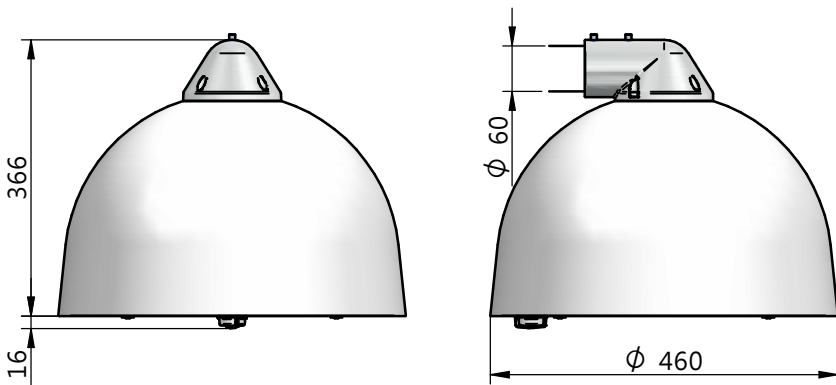

Luminaire	Dimensions (in mm)	 m ²	 SCx (m ²)	 kg +/-5%
BDS/BRS/BSS 562	All dimensional drawings page 2	0,12		8
BDS/BRS/BSS 762		0,12		8

583 - 440812001660
 2026-01-07
 © Signify Holding
 All rights reserved

Cph LED/City gen3 BRS562/762
Side entry ø48mm

Cph LED/City gen2 BRS562/762
Side entry ø60mm

Cph LED/City gen2
BDS562/762
Center 3/4" thread

Cph LED/City gen2
BSS562/762
Suspended/wire

6-8m

1

Cph LED gen2 BRS562
Cph City gen2 BRS762
Side entry $\varnothing 48\text{mm}$