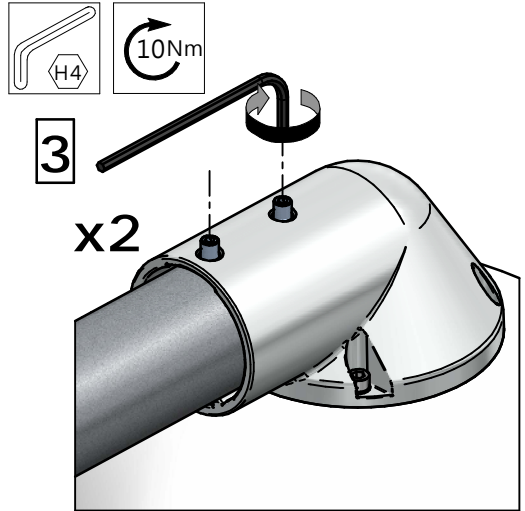

Luminaire	Dimensions (in mm)	 m ²	 SCx (m ²)	 kg +/-5%
BDS/BRS/BSS 562	All dimensional drawings page 2	0,12		8
BDS/BRS/BSS 762		0,12		8

583 - 440812001660
 2026-01-07
 © Signify Holding
 All rights reserved

Cph LED/City gen3 BRS562/762
Side entry ø48mm

Cph LED/City gen2 BRS562/762
Side entry ø60mm

Cph LED/City gen2
BDS562/762
Center 3/4" thread

Cph LED/City gen2
BSS562/762
Suspended/wire

6-8m

1

Cph LED gen2 BRS562
Cph City gen2 BRS762
Side entry $\varnothing 48\text{mm}$

2a

Cph LED gen2 BRS562
 Cph City gen2 BRS762
 Side entry $\varnothing 60\text{mm}$

2b

Cph LED gen2 BDS562
 Cph City gen2 BDS762
 Top entry 3/4" Pipe thread

2c

Cph LED gen2 BSS562
 Cph City gen2 BSS762
 Suspended/wire