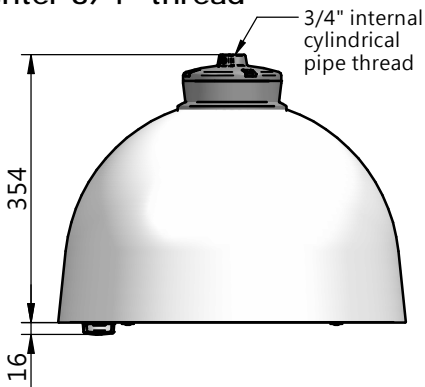

Luminaire	Dimensions (in mm)	 m ²	 SCx (m ²)	 kg +/-5%
BDS/BRS/BSS 562	All dimensional drawings page 2	0,12		8
BDS/BRS/BSS 762		0,12		8

583 - 440812001660
 2026-01-07
 © Signify Holding
 All rights reserved

Cph LED/City gen3 BRS562/762
Side entry ø48mm

Cph LED/City gen2 BRS562/762
Side entry ø60mm

Cph LED/City gen2
BDS562/762
Center 3/4" thread

Cph LED/City gen2
BSS562/762
Suspended/wire

6-8m

1

Cph LED gen2 BRS562
Cph City gen2 BRS762
Side entry $\varnothing 48\text{mm}$

2a

Cph LED gen2 BRS562
 Cph City gen2 BRS762
 Side entry $\varnothing 60\text{mm}$

2b

Cph LED gen2 BDS562
 Cph City gen2 BDS762
 Top entry 3/4" Pipe thread

2c

Cph LED gen2 BSS562
 Cph City gen2 BSS762
 Suspended/wire