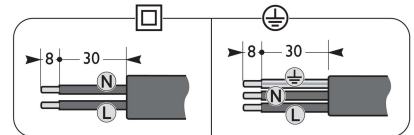

Luminaire	Dimensions (in mm)	 m ²	 SCx (m ²)	 kg +/-5%
BDS/BRS/BSS 562	All dimensional drawings page 2	0,12		8
BDS/BRS/BSS 762		0,12		8

583 - 440812001660
 2026-01-07
 © Signify Holding
 All rights reserved

Cph LED/City gen3 BRS562/762
Side entry ø48mm

Cph LED/City gen2 BRS562/762
Side entry ø60mm

Cph LED/City gen2
BDS562/762
Center 3/4" thread

Cph LED/City gen2
BSS562/762
Suspended/wire

6-8m

1

Cph LED gen2 BRS562
Cph City gen2 BRS762
Side entry $\varnothing 48\text{mm}$

2a

Cph LED gen2 BRS562
 Cph City gen2 BRS762
 Side entry $\varnothing 60\text{mm}$

2b

Cph LED gen2 BDS562
 Cph City gen2 BDS762
 Top entry 3/4" Pipe thread

2c

Cph LED gen2 BSS562
 Cph City gen2 BSS762
 Suspended/wire