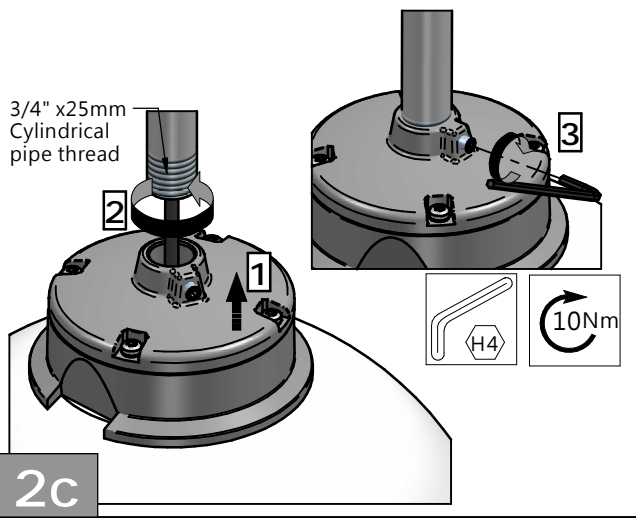

Cph City/Xtra Comfort BRS861/961  
Side entry  $\phi 48\text{mm}$

Side entry  $\phi 60\text{mm}$

Cph City/Xtra Comfort BPS861/961  
Post top  $\phi 60\text{mm}$

Cph City/Xtra Comfort  
BDS861/961  
Center  $3/4"$  thread

Cph City/Xtra Comfort  
BSS861/961  
Suspended/wire

1

Cph City Comfort BRS861  
Cph Xtra Comfort BRS961  
Side entry  $\varnothing 48\text{mm}$

2a

Cph City Comfort BRS861  
 Cph Xtra Comfort BRS961  
 Side entry  $\varnothing 60\text{mm}$

2b

Cph City Comfort BDS861  
 Cph Xtra Comfort BDS961  
 Top entry 3/4" Pipe thread

2c

Cph City Comfort BSS861  
 Cph Xtra Comfort BSS961  
 Suspended/wire

2d

2e

Cph City Comfort BPS861  
Cph Xtra Comfort BPS961  
Post top for  $\varnothing 60\text{mm}$