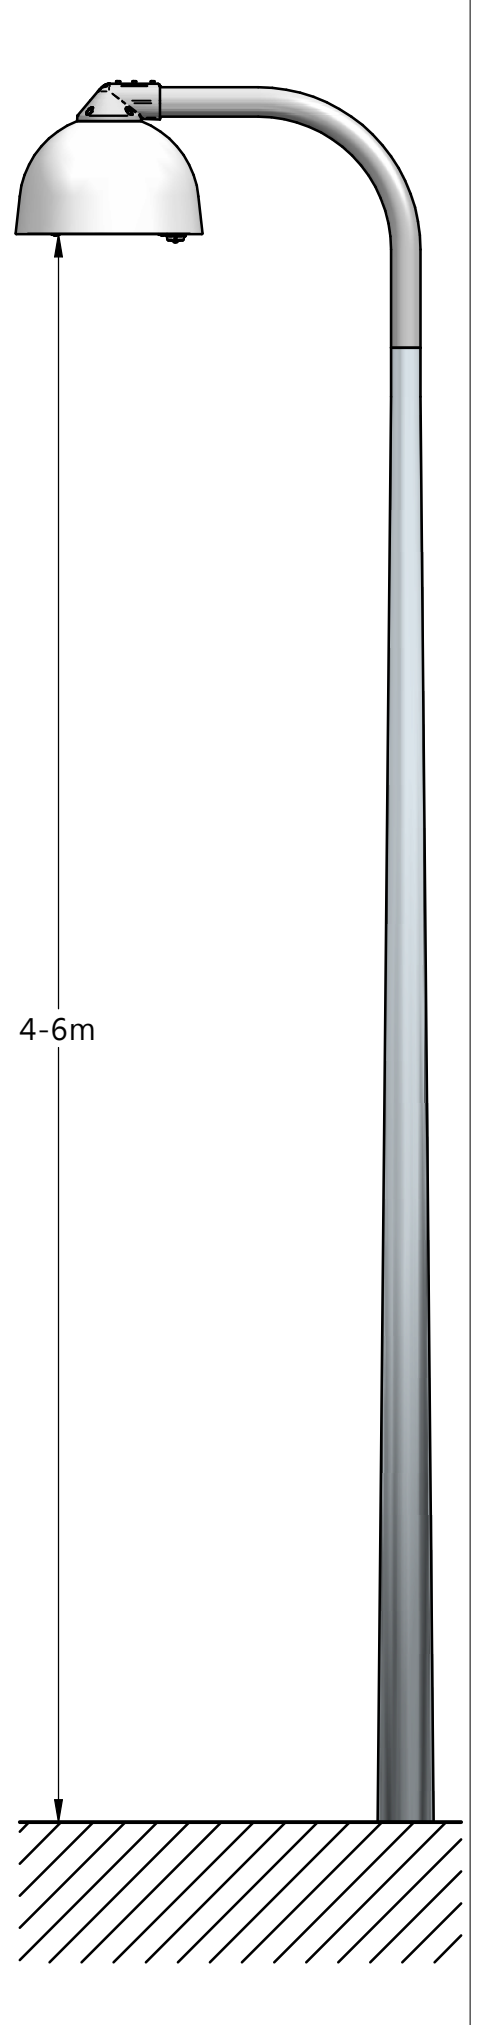

Driver	Full Prog Driver			System Ready Driver			Connected Ready Driver		
	MCB	Qty	Inrush current	MCB	Qty	Inrush current	MCB	Qty	Inrush current
<i>Wattage/window</i>	<i>type</i>	<i>qty</i>	<i>A/μs</i>	<i>type</i>	<i>qty</i>	<i>A/μs</i>	<i>type</i>	<i>qty</i>	<i>A/μs</i>
22W (0,2-0,7)A C123	B 16A	48	12A/270μs	B 16A			B 16A		
22W (0,2-1,0)A C123					30	15,7A/226μs		46	21,1A/131μs
40W (0,2-0,7)A C123		30	18A/280μs		-	-		-	-
40W (0,2-1,0)A C123		-	-		30	24,6A/159,5μs		30	35,4A/122μs

Luminaire	Dimensions (in mm)	m <sup>2</sup>	SCx (m <sup>2</sup> )	kg +/-5%
BDS/BRS/BSS 861/961	All dimensional drawings page 2	0,08		4,2
BPS 861/961		0,08		4,6

583 - 440812001676

2026-01-07  
© Signify Holding  
All rights reserved

Cph City/Xtra Comfort BRS861/961  
Side entry  $\phi 48\text{mm}$

Side entry  $\phi 60\text{mm}$

Cph City/Xtra Comfort BPS861/961  
Post top  $\phi 60\text{mm}$

Cph City/Xtra Comfort  
BDS861/961  
Center  $3/4"$  thread

Cph City/Xtra Comfort  
BSS861/961  
Suspended/wire

1

Cph City Comfort BRS861  
Cph Xtra Comfort BRS961  
Side entry  $\varnothing 48\text{mm}$

2a

Cph City Comfort BRS861  
 Cph Xtra Comfort BRS961  
 Side entry  $\varnothing 60\text{mm}$