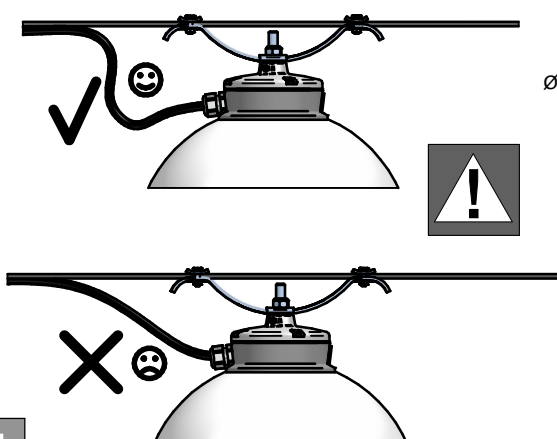

2c

Cph City Comfort BSS861
Cph Xtra Comfort BSS961
Suspended/wire