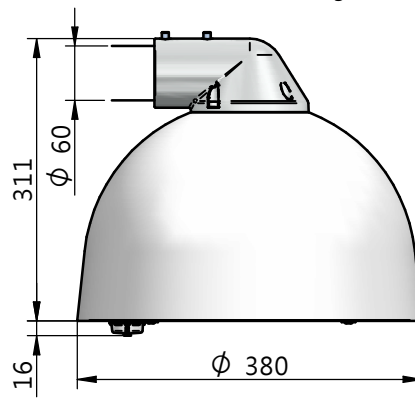

Luminaire	Dimensions (in mm)	m <sup>2</sup>	SCx (m <sup>2</sup> )	kg +/-5%
BDS/BRS/BSS 861/961	All dimensional drawings page 2	0,08		4,2
BPS 861/961		0,08		4,6

583 - 440812001676

2026-01-07  
© Signify Holding  
All rights reserved

Cph City/Xtra Comfort BRS861/961  
Side entry  $\phi 48\text{mm}$

Side entry  $\phi 60\text{mm}$

Cph City/Xtra Comfort BPS861/961  
Post top  $\phi 60\text{mm}$

Cph City/Xtra Comfort  
BDS861/961  
Center  $3/4"$  thread