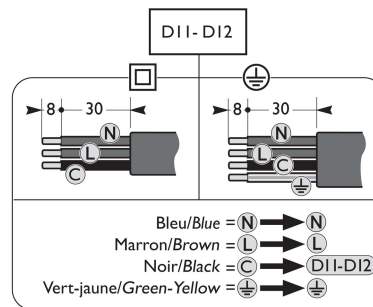

1

Cph City Comfort BRS861
Cph Xtra Comfort BRS961
Side entry $\varnothing 48\text{mm}$

2a