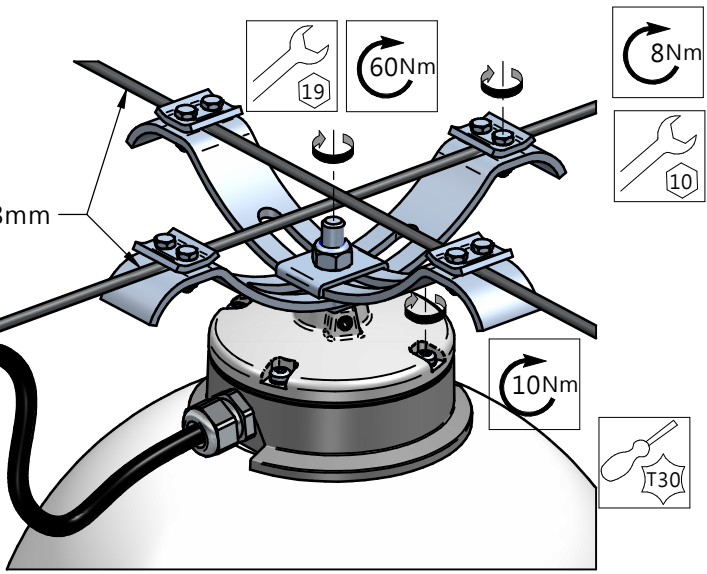

Luminaire	Dimensions (in mm)	m <sup>2</sup>	SCx (m <sup>2</sup> )	kg +/-5%
BDS/BRS/BSS 861/961	All dimensional drawings page 2	0,08		4,2
BPS 861/961		0,08		4,6

583 - 440812001676

2026-01-07  
© Signify Holding  
All rights reserved

Cph City/Xtra Comfort BRS861/961  
Side entry  $\phi 48\text{mm}$

Side entry  $\phi 60\text{mm}$

Cph City/Xtra Comfort BPS861/961  
Post top  $\phi 60\text{mm}$

Cph City/Xtra Comfort  
BDS861/961  
Center  $3/4"$  thread

Cph City/Xtra Comfort  
BSS861/961  
Suspended/wire

1

Cph City Comfort BRS861  
Cph Xtra Comfort BRS961  
Side entry  $\varnothing 48\text{mm}$

2a

Cph City Comfort BRS861  
 Cph Xtra Comfort BRS961  
 Side entry  $\varnothing 60\text{mm}$

2b

Cph City Comfort BDS861  
 Cph Xtra Comfort BDS961  
 Top entry 3/4" Pipe thread

2c

Cph City Comfort BSS861  
 Cph Xtra Comfort BSS961  
 Suspended/wire

2d

2e

Cph City Comfort BPS861  
Cph Xtra Comfort BPS961  
Post top for  $\varnothing 60\text{mm}$