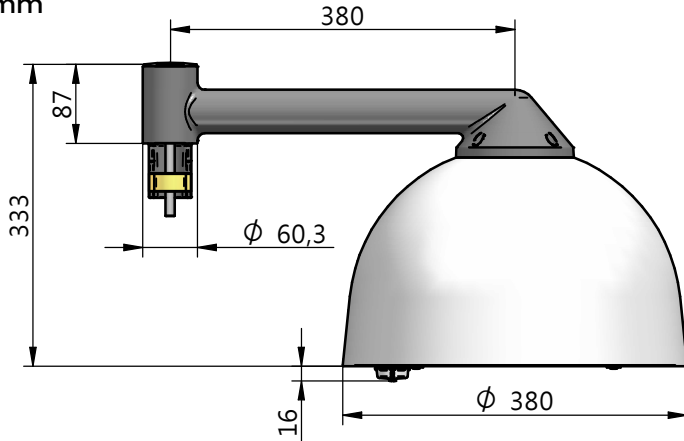

Luminaire	Dimensions (in mm)	m <sup>2</sup>	SCx (m <sup>2</sup> )	kg +/-5%
BDS/BRS/BSS 861/961	All dimensional drawings page 2	0,08		4,2
BPS 861/961		0,08		4,6

583 - 440812001676

2026-01-07  
© Signify Holding  
All rights reserved

Cph City/Xtra Comfort BRS861/961  
Side entry  $\phi 48\text{mm}$

Side entry  $\phi 60\text{mm}$

Cph City/Xtra Comfort BPS861/961  
Post top  $\phi 60\text{mm}$

Cph City/Xtra Comfort  
BDS861/961  
Center  $3/4"$  thread