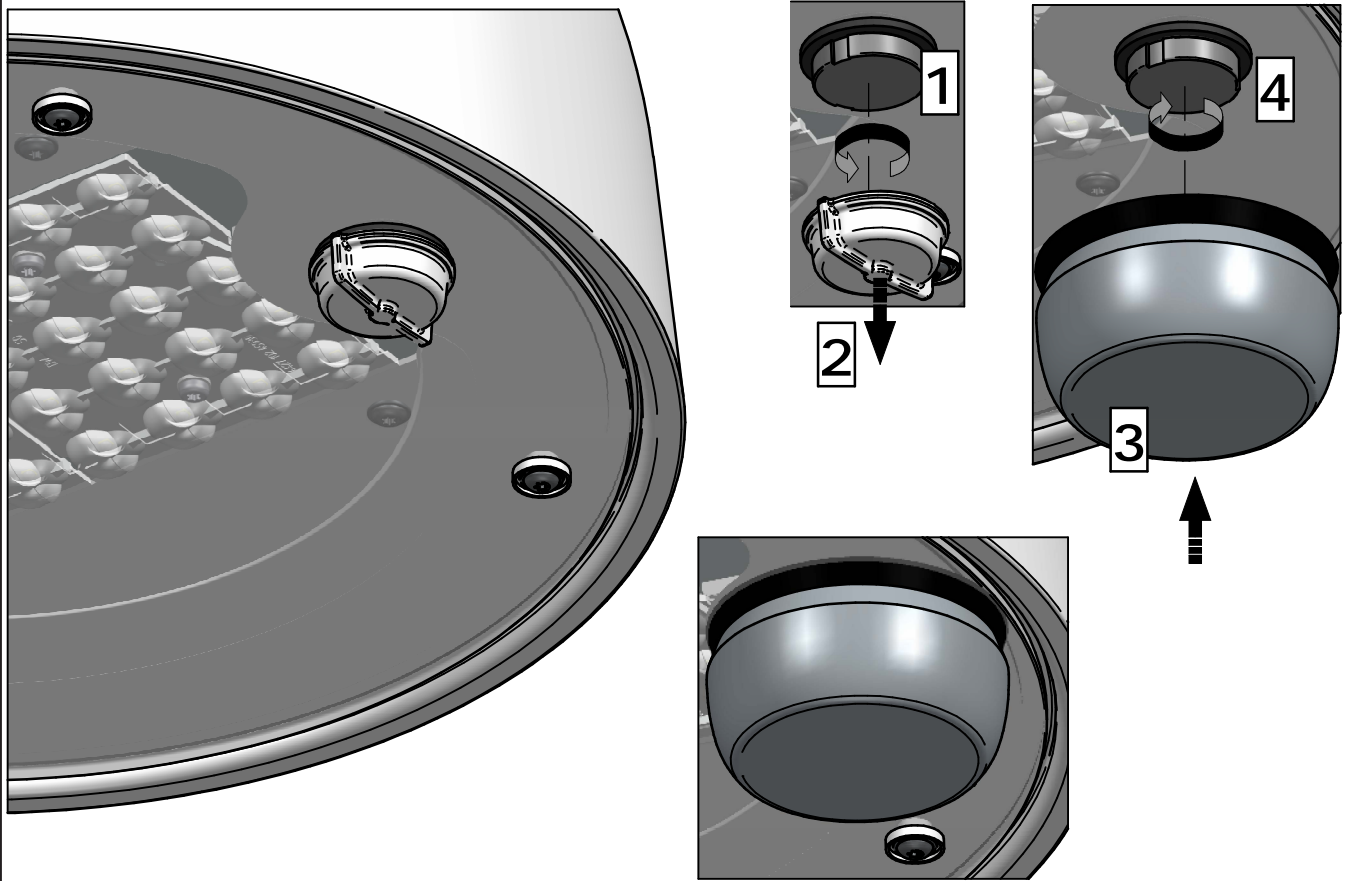

2e

Cph City Comfort BPS861
Cph Xtra Comfort BPS961
Post top for $\varnothing 60\text{mm}$

SR