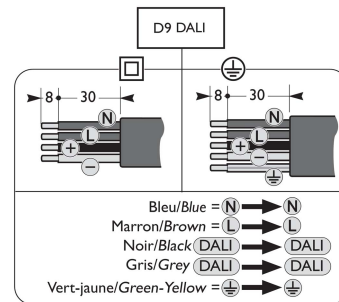

1

Cph City Comfort BRS861
Cph Xtra Comfort BRS961
Side entry $\varnothing 48\text{mm}$

2a