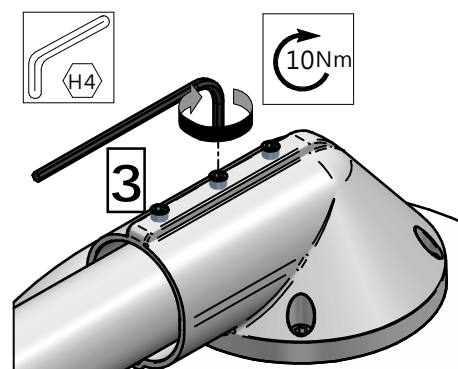

Luminaire	Dimensions (in mm)	m <sup>2</sup>	SCx (m <sup>2</sup> )	kg +/-5%
BDS/BRS/BSS 861/961	All dimensional drawings page 2	0,08		4,2
BPS 861/961		0,08		4,6

583 - 440812001676

2026-01-07  
© Signify Holding  
All rights reserved

Cph City/Xtra Comfort BRS861/961  
Side entry  $\phi 48\text{mm}$

Side entry  $\phi 60\text{mm}$

Cph City/Xtra Comfort BPS861/961  
Post top  $\phi 60\text{mm}$

Cph City/Xtra Comfort  
BDS861/961  
Center  $3/4"$  thread

Cph City/Xtra Comfort  
BSS861/961  
Suspended/wire

1

Cph City Comfort BRS861  
Cph Xtra Comfort BRS961  
Side entry  $\varnothing 48\text{mm}$

2a

Cph City Comfort BRS861  
 Cph Xtra Comfort BRS961  
 Side entry  $\varnothing 60\text{mm}$