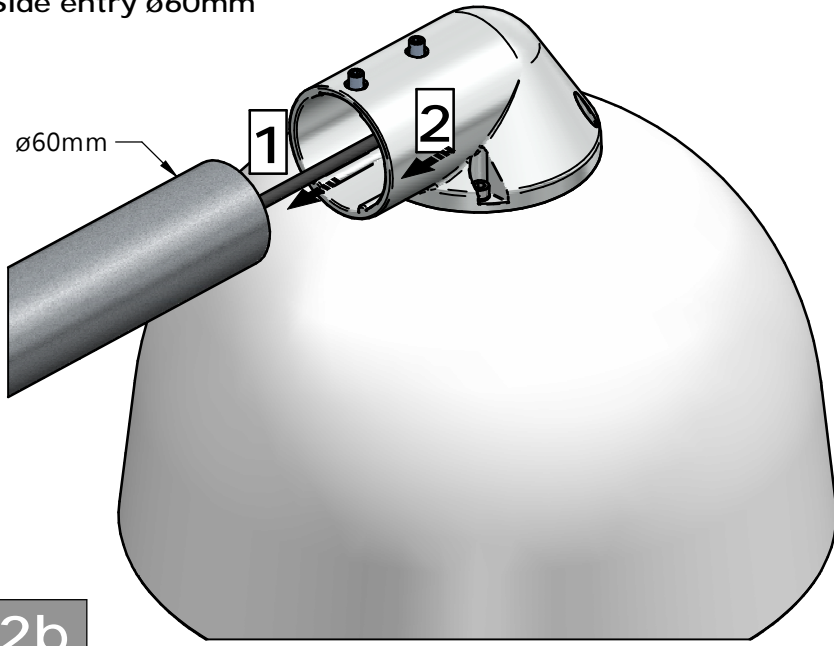

Cph City/Xtra Comfort BRS861/961  
Side entry  $\phi 48\text{mm}$

Side entry  $\phi 60\text{mm}$

Cph City/Xtra Comfort BPS861/961  
Post top  $\phi 60\text{mm}$

Cph City/Xtra Comfort  
BDS861/961  
Center  $3/4"$  thread

Cph City/Xtra Comfort  
BSS861/961  
Suspended/wire

1

Cph City Comfort BRS861  
Cph Xtra Comfort BRS961  
Side entry  $\varnothing 48\text{mm}$

2a

Cph City Comfort BRS861  
 Cph Xtra Comfort BRS961  
 Side entry  $\varnothing 60\text{mm}$

2b

Cph City Comfort BDS861  
 Cph Xtra Comfort BDS961  
 Top entry 3/4" Pipe thread

2c

Cph City Comfort BSS861  
 Cph Xtra Comfort BSS961  
 Suspended/wire

2d

2e

Cph City Comfort BPS861  
Cph Xtra Comfort BPS961  
Post top for  $\varnothing 60\text{mm}$