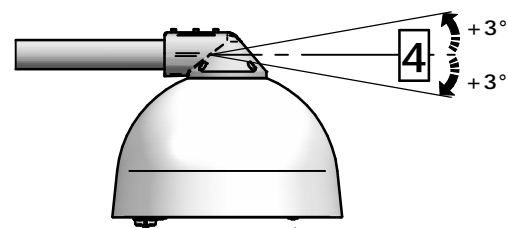

1

Cph City Comfort BRS861
Cph Xtra Comfort BRS961
Side entry $\varnothing 48\text{mm}$