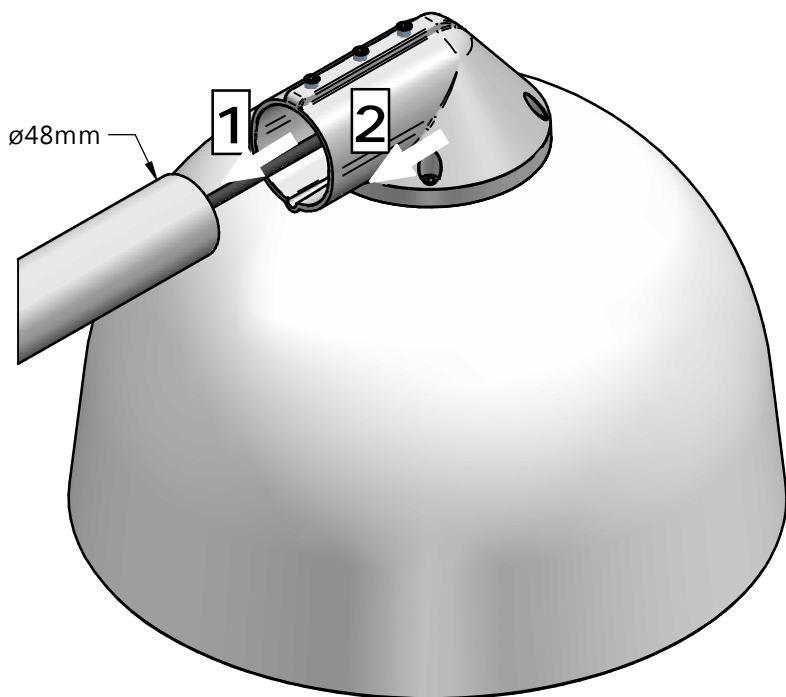

Luminaire	Dimensions (in mm)	m <sup>2</sup>	SCx (m <sup>2</sup> )	kg +/-5%
BDS/BRS/BSS 861/961	All dimensional drawings page 2	0,08		4,2
BPS 861/961		0,08		4,6

583 - 440812001676

2026-01-07  
© Signify Holding  
All rights reserved

Cph City/Xtra Comfort BRS861/961  
Side entry  $\phi 48\text{mm}$

Side entry  $\phi 60\text{mm}$

Cph City/Xtra Comfort BPS861/961  
Post top  $\phi 60\text{mm}$

Cph City/Xtra Comfort  
BDS861/961  
Center  $3/4"$  thread

Cph City/Xtra Comfort  
BSS861/961  
Suspended/wire

1

Cph City Comfort BRS861  
Cph Xtra Comfort BRS961  
Side entry  $\varnothing 48\text{mm}$

2a

Cph City Comfort BRS861  
 Cph Xtra Comfort BRS961  
 Side entry  $\varnothing 60\text{mm}$