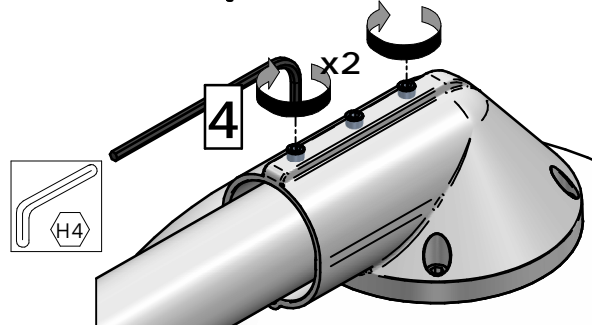

Luminaire	Dimensions (in mm)	m <sup>2</sup>	SCx (m <sup>2</sup> )	kg +/-5%
BDS/BRS/BSS 861/961	All dimensional drawings page 2	0,08		4,2
BPS 861/961		0,08		4,6

583 - 440812001676

2026-01-07  
© Signify Holding  
All rights reserved

Cph City/Xtra Comfort BRS861/961  
Side entry  $\phi 48\text{mm}$

Side entry  $\phi 60\text{mm}$

Cph City/Xtra Comfort BPS861/961  
Post top  $\phi 60\text{mm}$

Cph City/Xtra Comfort  
BDS861/961  
Center  $3/4"$  thread

Cph City/Xtra Comfort  
BSS861/961  
Suspended/wire

1

Cph City Comfort BRS861  
Cph Xtra Comfort BRS961  
Side entry  $\varnothing 48\text{mm}$

2a

Cph City Comfort BRS861  
 Cph Xtra Comfort BRS961  
 Side entry  $\varnothing 60\text{mm}$