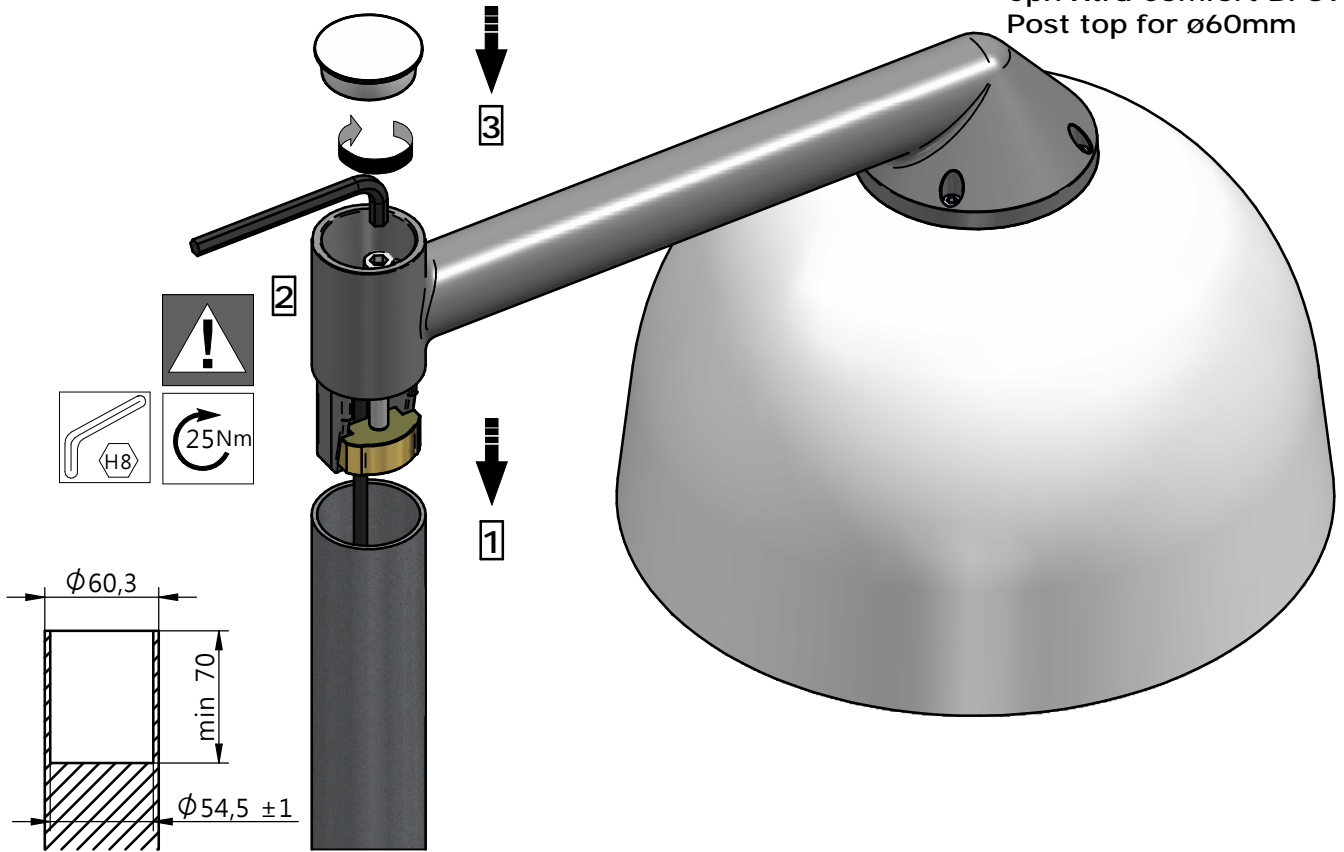

Cph City/Xtra Comfort  
BSS861/961  
Suspended/wire

1

Cph City Comfort BRS861  
Cph Xtra Comfort BRS961  
Side entry  $\varnothing 48\text{mm}$

2a

Cph City Comfort BRS861  
 Cph Xtra Comfort BRS961  
 Side entry  $\varnothing 60\text{mm}$

2b

Cph City Comfort BDS861  
 Cph Xtra Comfort BDS961  
 Top entry 3/4" Pipe thread

2c

Cph City Comfort BSS861  
 Cph Xtra Comfort BSS961  
 Suspended/wire

2d

2e

Cph City Comfort BPS861  
Cph Xtra Comfort BPS961  
Post top for  $\varnothing 60\text{mm}$