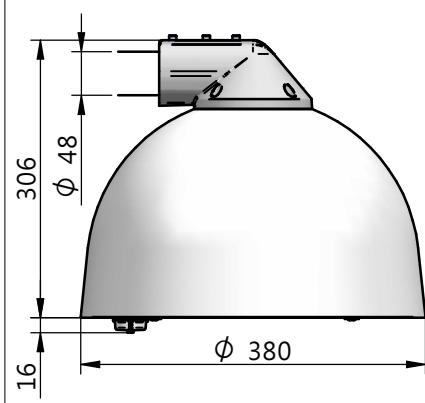

Luminaire	Dimensions (in mm)	m <sup>2</sup>	SCx (m <sup>2</sup> )	kg +/-5%
BDS/BRS/BSS 861/961	All dimensional drawings page 2	0,08		4,2
BPS 861/961		0,08		4,6

583 - 440812001676

2026-01-07  
© Signify Holding  
All rights reserved

Cph City/Xtra Comfort BRS861/961  
Side entry  $\phi 48\text{mm}$

Side entry  $\phi 60\text{mm}$

Cph City/Xtra Comfort BPS861/961  
Post top  $\phi 60\text{mm}$

Cph City/Xtra Comfort  
BDS861/961  
Center  $3/4"$  thread