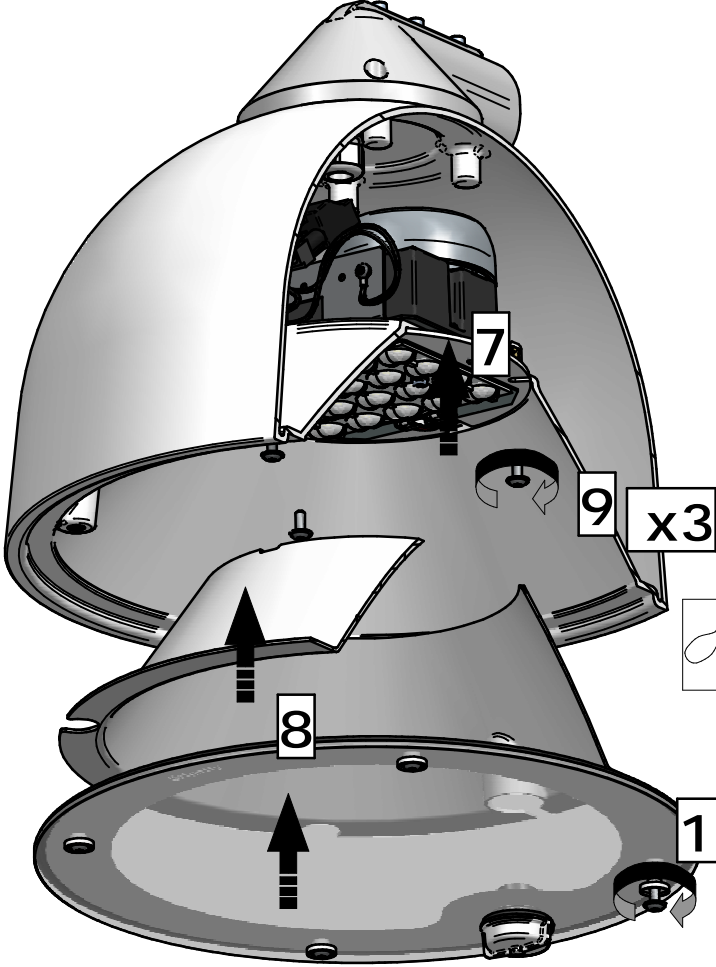

Luminaire	Dimensions (in mm)	m <sup>2</sup>	SCx (m <sup>2</sup> )	kg +/-5%
BDS/BRS/BSS 861/961	All dimensional drawings page 2	0,08		4,2
BPS 861/961		0,08		4,6

583 - 440812001676

2026-01-07  
© Signify Holding  
All rights reserved

Cph City/Xtra Comfort  
BSS861/961  
Suspended/wire

1

Cph City Comfort BRS861  
Cph Xtra Comfort BRS961  
Side entry  $\varnothing 48\text{mm}$

2a

Cph City Comfort BRS861  
 Cph Xtra Comfort BRS961  
 Side entry  $\varnothing 60\text{mm}$

2b

Cph City Comfort BDS861  
 Cph Xtra Comfort BDS961  
 Top entry 3/4" Pipe thread

2c

Cph City Comfort BSS861  
 Cph Xtra Comfort BSS961  
 Suspended/wire

2d

2e

Cph City Comfort BPS861  
Cph Xtra Comfort BPS961  
Post top for  $\varnothing 60\text{mm}$

SR

SR to IACZ

5

IACZ node

6

7

9

x3