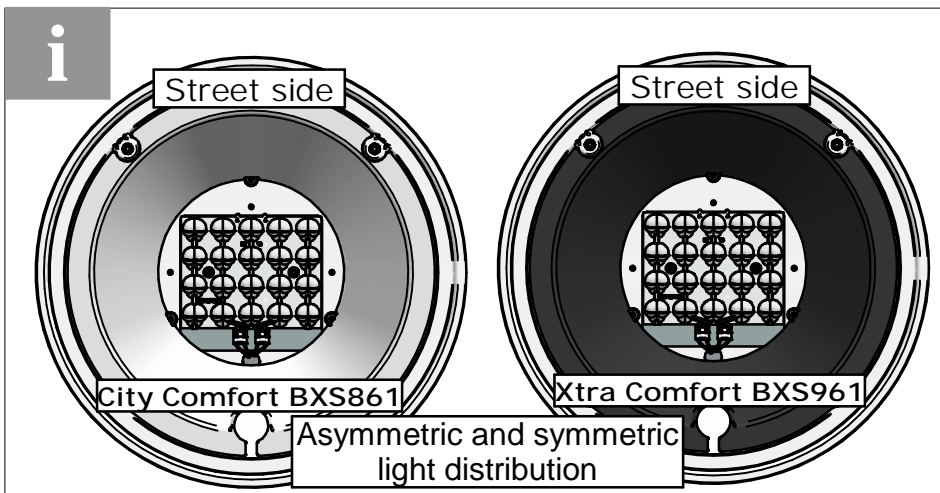

Luminaire	Dimensions (in mm)	m <sup>2</sup>	SCx (m <sup>2</sup> )	kg +/-5%
BDS/BRS/BSS 861/961	All dimensional drawings page 2	0,08		4,2
BPS 861/961		0,08		4,6

583 - 440812001676

2026-01-07  
© Signify Holding  
All rights reserved

Cph City/Xtra Comfort BRS861/961  
Side entry  $\phi 48\text{mm}$

Side entry  $\phi 60\text{mm}$

Cph City/Xtra Comfort BPS861/961  
Post top  $\phi 60\text{mm}$

Cph City/Xtra Comfort  
BDS861/961  
Center  $3/4"$  thread

Cph City/Xtra Comfort  
BSS861/961  
Suspended/wire

1

Cph City Comfort BRS861  
Cph Xtra Comfort BRS961  
Side entry  $\varnothing 48\text{mm}$

2a

Cph City Comfort BRS861  
 Cph Xtra Comfort BRS961  
 Side entry  $\varnothing 60\text{mm}$