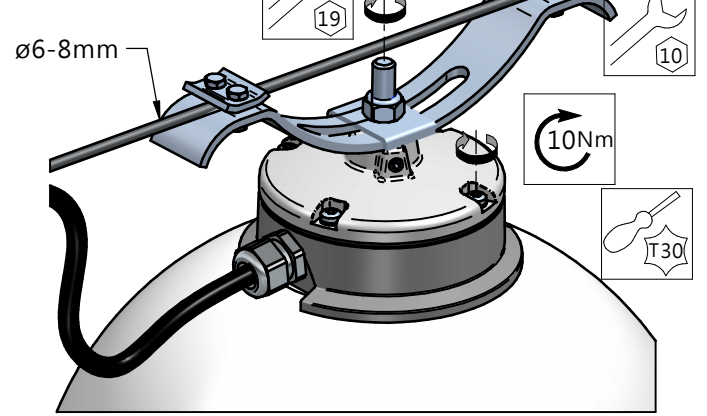

Cph City/Xtra Comfort BRS861/961  
Side entry  $\phi 48\text{mm}$

Side entry  $\phi 60\text{mm}$

Cph City/Xtra Comfort BPS861/961  
Post top  $\phi 60\text{mm}$

Cph City/Xtra Comfort  
BDS861/961  
Center  $3/4"$  thread

Cph City/Xtra Comfort  
BSS861/961  
Suspended/wire

1

Cph City Comfort BRS861  
Cph Xtra Comfort BRS961  
Side entry  $\varnothing 48\text{mm}$

2a

Cph City Comfort BRS861  
 Cph Xtra Comfort BRS961  
 Side entry  $\varnothing 60\text{mm}$

2b

Cph City Comfort BDS861  
 Cph Xtra Comfort BDS961  
 Top entry 3/4" Pipe thread

2c

Cph City Comfort BSS861  
 Cph Xtra Comfort BSS961  
 Suspended/wire

2d

2e

Cph City Comfort BPS861  
Cph Xtra Comfort BPS961  
Post top for  $\varnothing 60\text{mm}$