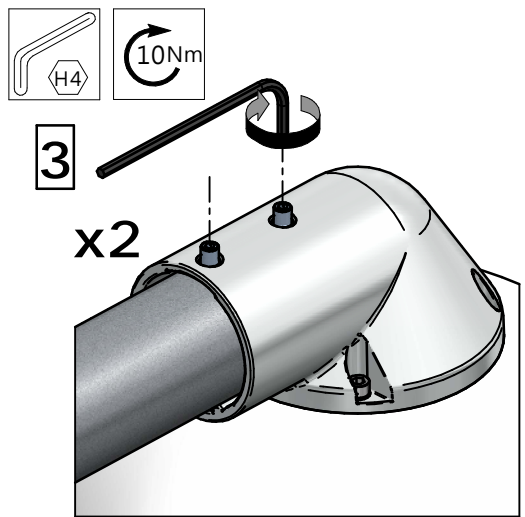

Luminaire	Dimensions (in mm)	m <sup>2</sup>	SCx (m <sup>2</sup> )	kg +/-5%
BDS/BRS/BSS 861/961	All dimensional drawings page 2	0,08		4,2
BPS 861/961		0,08		4,6

583 - 440812001676

2026-01-07  
© Signify Holding  
All rights reserved

Cph City/Xtra Comfort BRS861/961  
Side entry  $\phi 48\text{mm}$

Side entry  $\phi 60\text{mm}$

Cph City/Xtra Comfort BPS861/961  
Post top  $\phi 60\text{mm}$

Cph City/Xtra Comfort  
BDS861/961  
Center  $3/4"$  thread

Cph City/Xtra Comfort  
BSS861/961  
Suspended/wire

1

Cph City Comfort BRS861  
Cph Xtra Comfort BRS961  
Side entry  $\varnothing 48\text{mm}$

2a

Cph City Comfort BRS861  
 Cph Xtra Comfort BRS961  
 Side entry  $\varnothing 60\text{mm}$

2b

Cph City Comfort BDS861  
 Cph Xtra Comfort BDS961  
 Top entry 3/4" Pipe thread

2c

Cph City Comfort BSS861  
 Cph Xtra Comfort BSS961  
 Suspended/wire

2d

2e

Cph City Comfort BPS861  
Cph Xtra Comfort BPS961  
Post top for  $\varnothing 60\text{mm}$