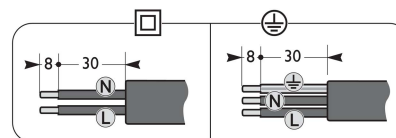

Luminaire	Dimensions (in mm)	m <sup>2</sup>	SCx (m <sup>2</sup> )	kg +/-5%
BDS/BRS/BSS 861/961	All dimensional drawings page 2	0,08		4,2
BPS 861/961		0,08		4,6

583 - 440812001676

2026-01-07  
© Signify Holding  
All rights reserved

Cph City/Xtra Comfort BRS861/961  
Side entry  $\phi 48\text{mm}$

Side entry  $\phi 60\text{mm}$

Cph City/Xtra Comfort BPS861/961  
Post top  $\phi 60\text{mm}$

Cph City/Xtra Comfort  
BDS861/961  
Center  $3/4"$  thread

Cph City/Xtra Comfort  
BSS861/961  
Suspended/wire

1

Cph City Comfort BRS861  
Cph Xtra Comfort BRS961  
Side entry  $\varnothing 48\text{mm}$

2a

Cph City Comfort BRS861  
 Cph Xtra Comfort BRS961  
 Side entry  $\varnothing 60\text{mm}$