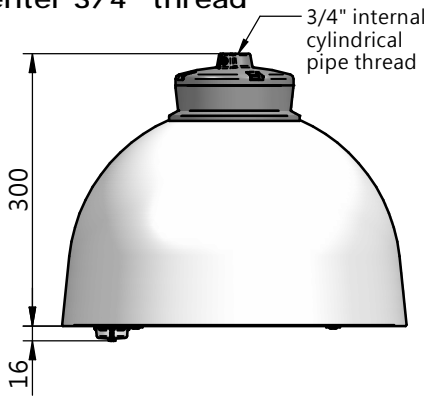

Luminaire	Dimensions (in mm)	m <sup>2</sup>	SCx (m <sup>2</sup> )	kg +/-5%
BDS/BRS/BSS 861/961	All dimensional drawings page 2	0,08		4,2
BPS 861/961		0,08		4,6

583 - 440812001676

2026-01-07  
© Signify Holding  
All rights reserved

Cph City/Xtra Comfort BRS861/961  
Side entry  $\phi 48\text{mm}$

Side entry  $\phi 60\text{mm}$

Cph City/Xtra Comfort BPS861/961  
Post top  $\phi 60\text{mm}$

Cph City/Xtra Comfort  
BDS861/961  
Center  $3/4"$  thread

Cph City/Xtra Comfort  
BSS861/961  
Suspended/wire

1

Cph City Comfort BRS861  
Cph Xtra Comfort BRS961  
Side entry  $\varnothing 48\text{mm}$

2a

Cph City Comfort BRS861  
 Cph Xtra Comfort BRS961  
 Side entry  $\varnothing 60\text{mm}$