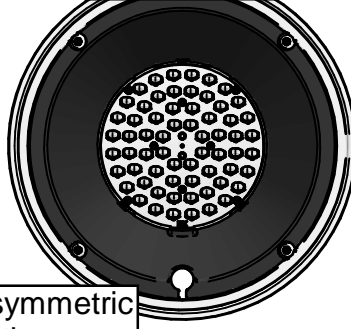

--	--	--	--	--	--

Luminaire	Dimensions (in mm)	m <sup>2</sup>	SCx (m <sup>2</sup> )	kg +/-5%
BDS/BRS/BSS 862	All dimensional drawings page 2	0,12		6,7
BDS/BRS/BSS 962		0,12		6,7

--	--	--	--	--	--

583 - 440812001675

2026-01-07  
© Signify Holding  
All rights reserved

**Cph City/Extra Comfort BRS862/962**  
Side entry  $\phi 48\text{mm}$

**Cph City/Xtra Comfort BRS862/962**  
Side entry  $\phi 60\text{mm}$

**Cph City/Xtra Comfort BDS862/962**  
Center 3/4" thread

**Cph City/Xtra Comfort BSS862/962**  
Suspended/wire

6-8m

**i**

**Cph City Comfort**

Street side

**Cph Xtra Comfort**

Street side

Asymmetric and symmetric light distribution

1

Cph City Comfort BRS862  
Cph Xtra Comfort BRS962  
Side entry  $\varnothing 48\text{mm}$

2a

Cph City Comfort BRS862  
 Cph Xtra Comfort BRS962  
 Side entry  $\varnothing 60\text{mm}$

2b

Cph City Comfort BDS862  
 Cph Xtra Comfort BDS962  
 Top entry 3/4" Pipe thread