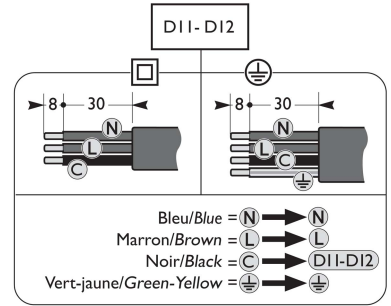

--	--	--	--	--	--

Luminaire	Dimensions (in mm)	m <sup>2</sup>	SCx (m <sup>2</sup> )	kg +/-5%
BDS/BRS/BSS 862	All dimensional drawings page 2	0,12		6,7
BDS/BRS/BSS 962		0,12		6,7

--	--	--	--	--	--

583 - 440812001675

2026-01-07  
© Signify Holding  
All rights reserved

**Cph City/Extra Comfort BRS862/962**  
Side entry  $\phi 48\text{mm}$

**Cph City/Xtra Comfort BRS862/962**  
Side entry  $\phi 60\text{mm}$

**Cph City/Xtra Comfort BDS862/962**  
Center 3/4" thread

**Cph City/Xtra Comfort BSS862/962**  
Suspended/wire

6-8m

**i**

**Cph City Comfort**

Street side

**Cph Xtra Comfort**

Street side

Asymmetric and symmetric light distribution

1

Cph City Comfort BRS862  
Cph Xtra Comfort BRS962  
Side entry  $\varnothing 48\text{mm}$

2a

Cph City Comfort BRS862  
 Cph Xtra Comfort BRS962  
 Side entry  $\varnothing 60\text{mm}$

2b

Cph City Comfort BDS862  
 Cph Xtra Comfort BDS962  
 Top entry 3/4" Pipe thread