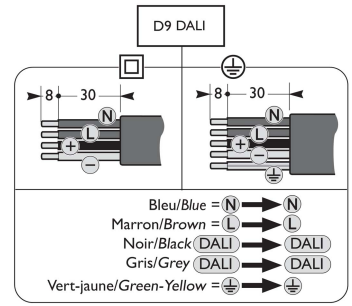

2026-01-07  
© Signify Holding  
All rights reserved

**Cph City/Extra Comfort BRS862/962**  
Side entry  $\phi 48\text{mm}$

**Cph City/Xtra Comfort BRS862/962**  
Side entry  $\phi 60\text{mm}$

**Cph City/Xtra Comfort BDS862/962**  
Center 3/4" thread

**Cph City/Xtra Comfort BSS862/962**  
Suspended/wire

6-8m

**i**

**Cph City Comfort**

Street side

**Cph Xtra Comfort**

Street side

Asymmetric and symmetric light distribution

1

Cph City Comfort BRS862  
Cph Xtra Comfort BRS962  
Side entry  $\varnothing 48\text{mm}$

2a

Cph City Comfort BRS862  
 Cph Xtra Comfort BRS962  
 Side entry  $\varnothing 60\text{mm}$

2b

Cph City Comfort BDS862  
 Cph Xtra Comfort BDS962  
 Top entry 3/4" Pipe thread