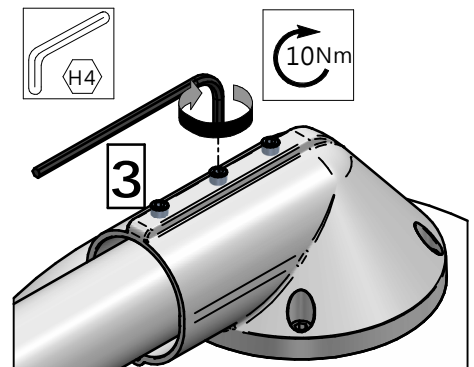

--	--	--	--	--	--

Luminaire	Dimensions (in mm)	m <sup>2</sup>	SCx (m <sup>2</sup> )	kg +/-5%
BDS/BRS/BSS 862	All dimensional drawings page 2	0,12		6,7
BDS/BRS/BSS 962		0,12		6,7

--	--	--	--	--	--

583 - 440812001675

**Cph City/Xtra Comfort BSS862/962**  
Suspended/wire

6-8m

**i**

**Cph City Comfort**

Street side

**Cph Xtra Comfort**

Street side

Asymmetric and symmetric light distribution

1

Cph City Comfort BRS862  
Cph Xtra Comfort BRS962  
Side entry  $\varnothing 48\text{mm}$

2a

Cph City Comfort BRS862  
 Cph Xtra Comfort BRS962  
 Side entry  $\varnothing 60\text{mm}$

2b

Cph City Comfort BDS862  
 Cph Xtra Comfort BDS962  
 Top entry 3/4" Pipe thread