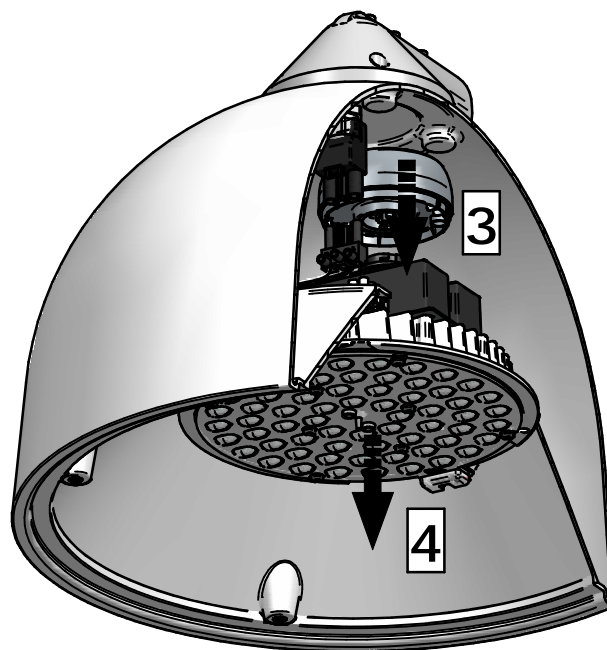

--	--	--	--	--	--

Luminaire	Dimensions (in mm)	m <sup>2</sup>	SCx (m <sup>2</sup> )	kg +/-5%
BDS/BRS/BSS 862	All dimensional drawings page 2	0,12		6,7
BDS/BRS/BSS 962		0,12		6,7

--	--	--	--	--	--

583 - 440812001675

**Cph City/Xtra Comfort BSS862/962**  
Suspended/wire

6-8m

**i**

**Cph City Comfort**

Street side

**Cph Xtra Comfort**

Street side

Asymmetric and symmetric light distribution

1

Cph City Comfort BRS862  
Cph Xtra Comfort BRS962  
Side entry  $\varnothing 48\text{mm}$

2a

Cph City Comfort BRS862  
 Cph Xtra Comfort BRS962  
 Side entry  $\varnothing 60\text{mm}$

2b

Cph City Comfort BDS862  
 Cph Xtra Comfort BDS962  
 Top entry 3/4" Pipe thread

2c

Cph City Comfort BSS862  
 Cph Xtra Comfort BSS962  
 Suspended/wire

2d

SR

SR to IACZ

© 2021-2025 Signify Holding

All rights reserved. The information provided herein is subject to change, without notice. Signify does not give any representation or warranty as to the accuracy or completeness of the information included herein and shall not be liable for any action in reliance thereon. The information presented in this document is not intended as any commercial offer and does not form part of any quotation or contract, unless otherwise agreed by Signify. All trademarks are owned by Signify Holding or their respective owners.