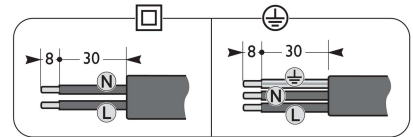

--	--	--	--	--	--

Luminaire	Dimensions (in mm)	m <sup>2</sup>	SCx (m <sup>2</sup> )	kg +/-5%
BDS/BRS/BSS 862	All dimensional drawings page 2	0,12		6,7
BDS/BRS/BSS 962		0,12		6,7

--	--	--	--	--	--

583 - 440812001675

**Cph City/Xtra Comfort BSS862/962**  
Suspended/wire

6-8m

**i**

**Cph City Comfort**

Street side

**Cph Xtra Comfort**

Street side

Asymmetric and symmetric light distribution

1

Cph City Comfort BRS862  
Cph Xtra Comfort BRS962  
Side entry  $\varnothing 48\text{mm}$

2a

Cph City Comfort BRS862  
 Cph Xtra Comfort BRS962  
 Side entry  $\varnothing 60\text{mm}$

2b

Cph City Comfort BDS862  
 Cph Xtra Comfort BDS962  
 Top entry 3/4" Pipe thread