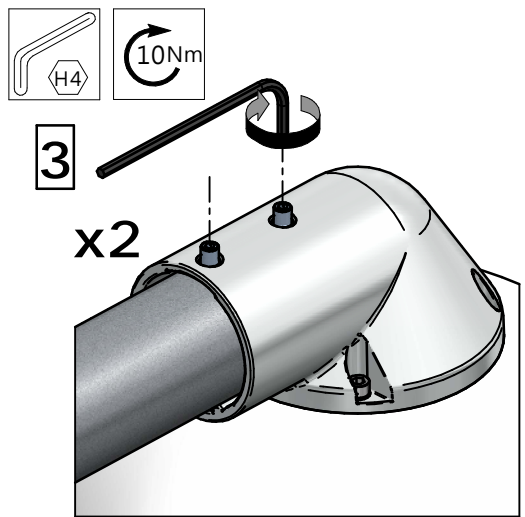

--	--	--	--	--	--

Luminaire	Dimensions (in mm)	m <sup>2</sup>	SCx (m <sup>2</sup> )	kg +/-5%
BDS/BRS/BSS 862	All dimensional drawings page 2	0,12		6,7
BDS/BRS/BSS 962		0,12		6,7

--	--	--	--	--	--

583 - 440812001675

2026-01-07  
© Signify Holding  
All rights reserved

**Cph City/Extra Comfort BRS862/962**  
Side entry  $\phi 48\text{mm}$

**Cph City/Xtra Comfort BRS862/962**  
Side entry  $\phi 60\text{mm}$

**Cph City/Xtra Comfort BDS862/962**  
Center 3/4" thread

**Cph City/Xtra Comfort BSS862/962**  
Suspended/wire

6-8m

**i**

**Cph City Comfort**

Street side

**Cph Xtra Comfort**

Street side

Asymmetric and symmetric light distribution

1

Cph City Comfort BRS862  
Cph Xtra Comfort BRS962  
Side entry  $\varnothing 48\text{mm}$

2a

Cph City Comfort BRS862  
 Cph Xtra Comfort BRS962  
 Side entry  $\varnothing 60\text{mm}$

2b

Cph City Comfort BDS862  
 Cph Xtra Comfort BDS962  
 Top entry 3/4" Pipe thread