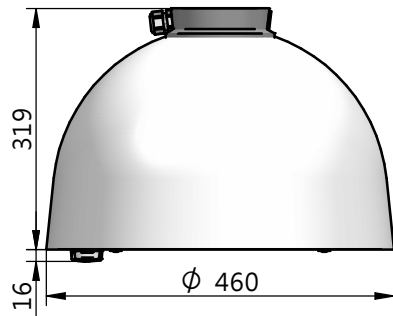

--	--	--	--	--	--

Luminaire	Dimensions (in mm)	m <sup>2</sup>	SCx (m <sup>2</sup> )	kg +/-5%
BDS/BRS/BSS 862	All dimensional drawings page 2	0,12		6,7
BDS/BRS/BSS 962		0,12		6,7

--	--	--	--	--	--

583 - 440812001675

2026-01-07  
© Signify Holding  
All rights reserved

**Cph City/Extra Comfort BRS862/962**  
Side entry  $\phi 48\text{mm}$

**Cph City/Xtra Comfort BRS862/962**  
Side entry  $\phi 60\text{mm}$

**Cph City/Xtra Comfort BDS862/962**  
Center 3/4" thread

**Cph City/Xtra Comfort BSS862/962**  
Suspended/wire

6-8m

**i**

**Cph City Comfort**

Street side

**Cph Xtra Comfort**

Street side

Asymmetric and symmetric light distribution