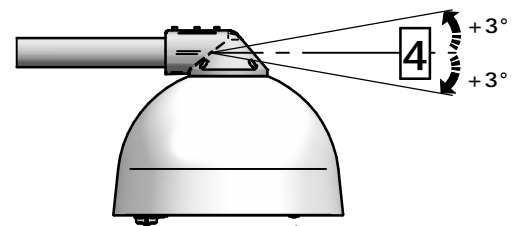

1

Cph City Comfort BRS862
Cph Xtra Comfort BRS962
Side entry $\varnothing 48\text{mm}$