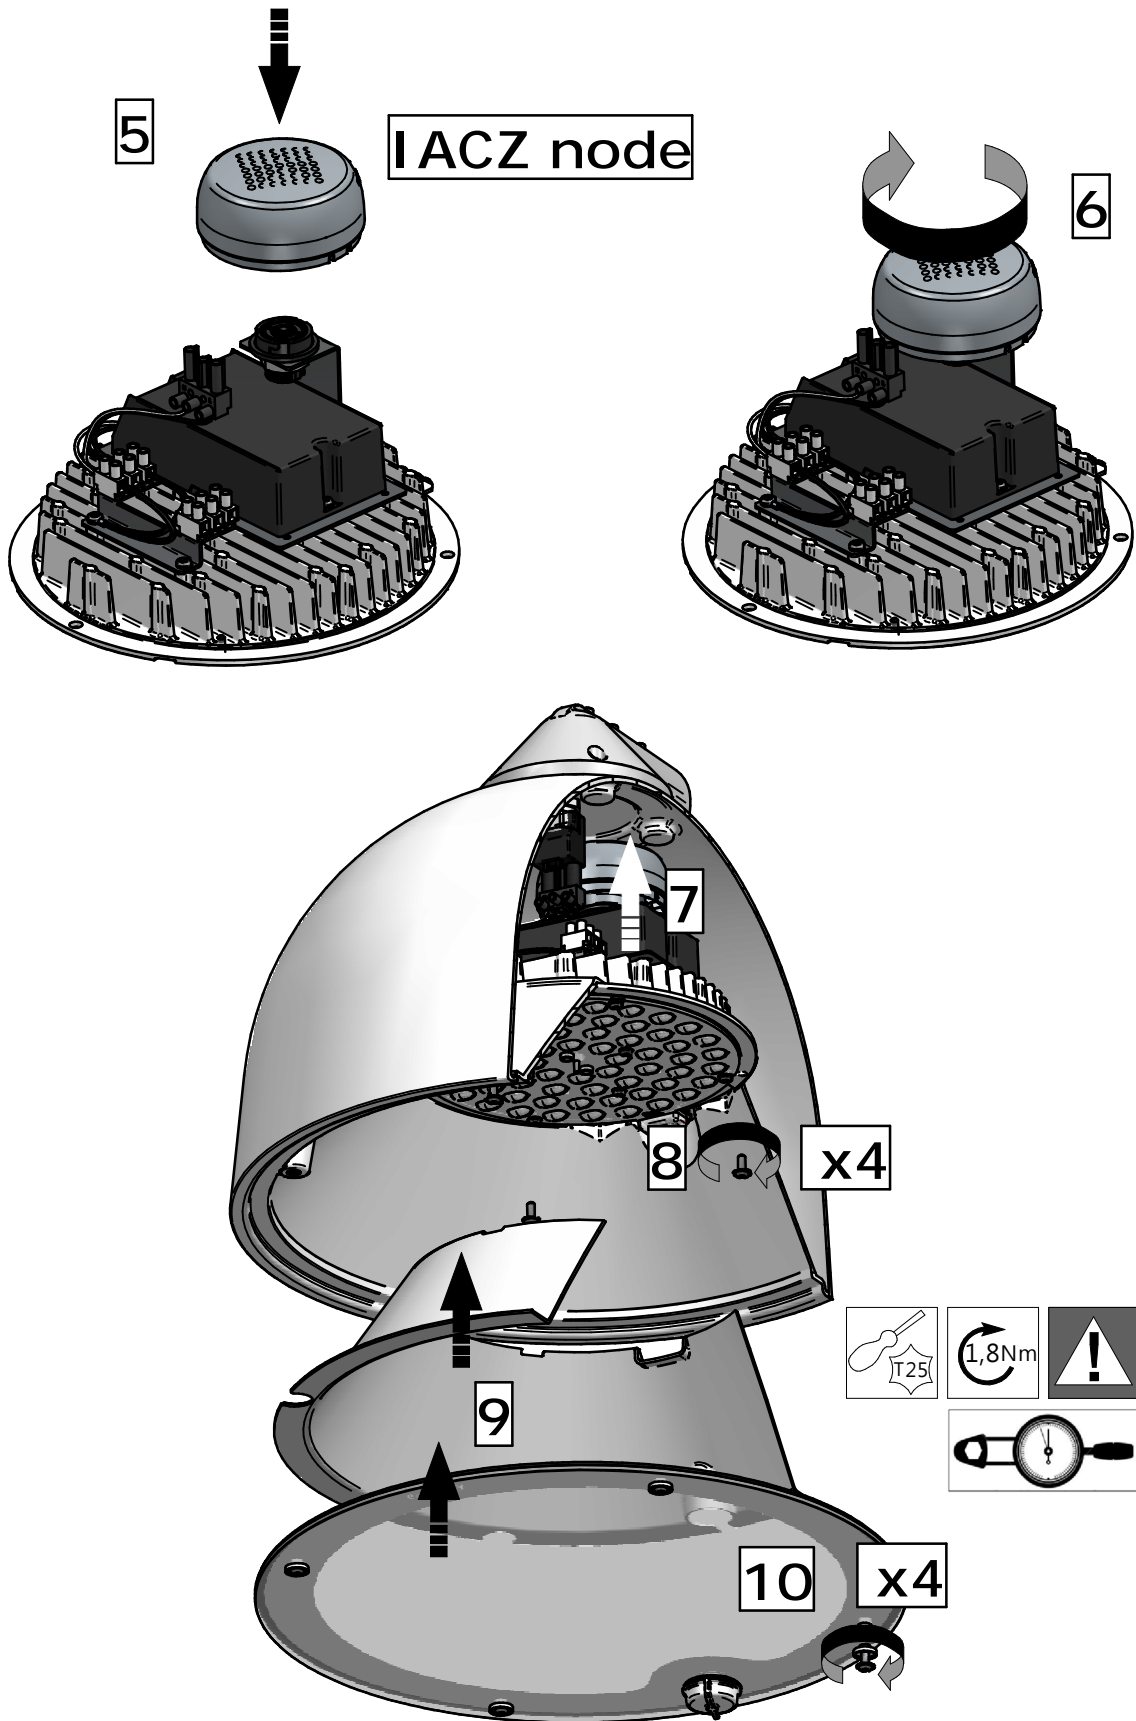

--	--	--	--	--	--

Luminaire	Dimensions (in mm)	m <sup>2</sup>	SCx (m <sup>2</sup> )	kg +/-5%
BDS/BRS/BSS 862	All dimensional drawings page 2	0,12		6,7
BDS/BRS/BSS 962		0,12		6,7

--	--	--	--	--	--

583 - 440812001675

**Cph City/Xtra Comfort BSS862/962**  
Suspended/wire

6-8m

**i**

**Cph City Comfort**

Street side

**Cph Xtra Comfort**

Street side

Asymmetric and symmetric light distribution

1

Cph City Comfort BRS862  
Cph Xtra Comfort BRS962  
Side entry  $\varnothing 48\text{mm}$

2a

Cph City Comfort BRS862  
 Cph Xtra Comfort BRS962  
 Side entry  $\varnothing 60\text{mm}$

2b

Cph City Comfort BDS862  
 Cph Xtra Comfort BDS962  
 Top entry 3/4" Pipe thread

2c

Cph City Comfort BSS862  
 Cph Xtra Comfort BSS962  
 Suspended/wire

2d

SR

SR to IACZ

© 2021-2025 Signify Holding

All rights reserved. The information provided herein is subject to change, without notice. Signify does not give any representation or warranty as to the accuracy or completeness of the information included herein and shall not be liable for any action in reliance thereon. The information presented in this document is not intended as any commercial offer and does not form part of any quotation or contract, unless otherwise agreed by Signify. All trademarks are owned by Signify Holding or their respective owners.