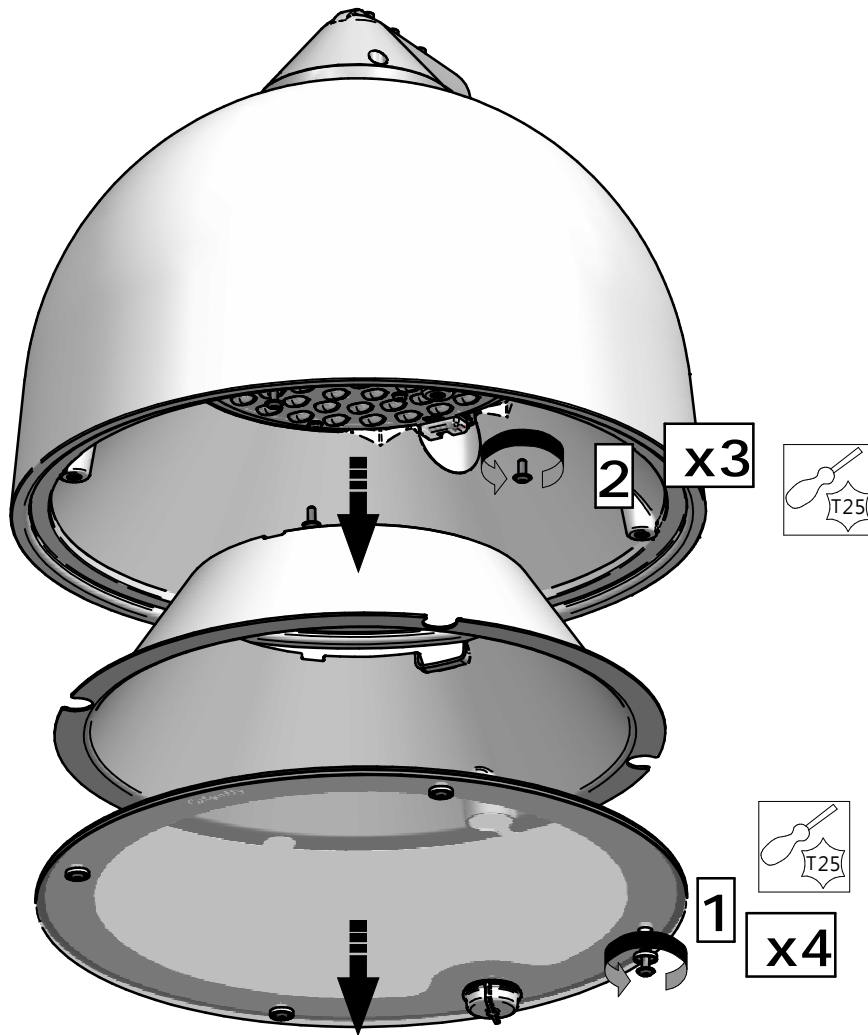

--	--	--	--	--	--

Luminaire	Dimensions (in mm)	m <sup>2</sup>	SCx (m <sup>2</sup> )	kg +/-5%
BDS/BRS/BSS 862	All dimensional drawings page 2	0,12		6,7
BDS/BRS/BSS 962		0,12		6,7

--	--	--	--	--	--

583 - 440812001675

1

Cph City Comfort BRS862  
Cph Xtra Comfort BRS962  
Side entry  $\varnothing 48\text{mm}$

2a

Cph City Comfort BRS862  
 Cph Xtra Comfort BRS962  
 Side entry  $\varnothing 60\text{mm}$

2b

Cph City Comfort BDS862  
 Cph Xtra Comfort BDS962  
 Top entry 3/4" Pipe thread

2c

Cph City Comfort BSS862  
 Cph Xtra Comfort BSS962  
 Suspended/wire

2d

SR

SR to IACZ

© 2021-2025 Signify Holding

All rights reserved. The information provided herein is subject to change, without notice. Signify does not give any representation or warranty as to the accuracy or completeness of the information included herein and shall not be liable for any action in reliance thereon. The information presented in this document is not intended as any commercial offer and does not form part of any quotation or contract, unless otherwise agreed by Signify. All trademarks are owned by Signify Holding or their respective owners.