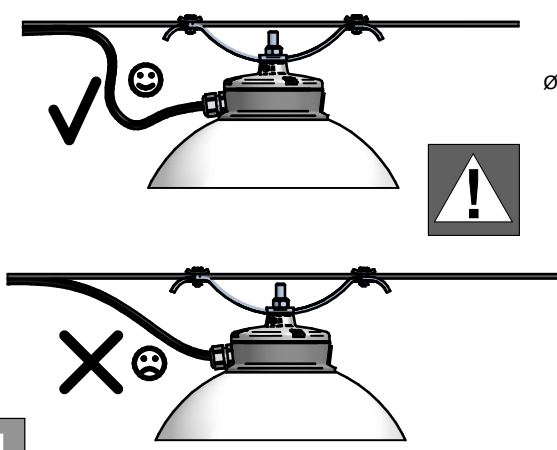

1

Cph City Comfort BRS862  
Cph Xtra Comfort BRS962  
Side entry  $\varnothing 48\text{mm}$

2a

Cph City Comfort BRS862  
 Cph Xtra Comfort BRS962  
 Side entry  $\varnothing 60\text{mm}$

2b

Cph City Comfort BDS862  
 Cph Xtra Comfort BDS962  
 Top entry 3/4" Pipe thread

2c

Cph City Comfort BSS862  
 Cph Xtra Comfort BSS962  
 Suspended/wire

2d

SR

SR to IACZ

© 2021-2025 Signify Holding

All rights reserved. The information provided herein is subject to change, without notice. Signify does not give any representation or warranty as to the accuracy or completeness of the information included herein and shall not be liable for any action in reliance thereon. The information presented in this document is not intended as any commercial offer and does not form part of any quotation or contract, unless otherwise agreed by Signify. All trademarks are owned by Signify Holding or their respective owners.