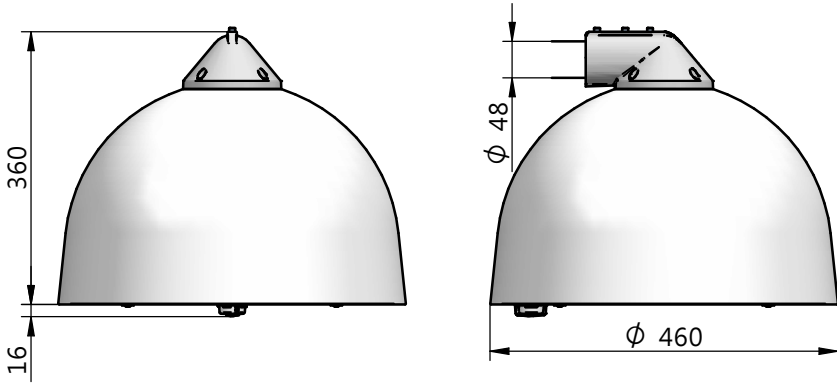

--	--	--	--	--	--

Luminaire	Dimensions (in mm)	m <sup>2</sup>	SCx (m <sup>2</sup> )	kg +/-5%
BDS/BRS/BSS 862	All dimensional drawings page 2	0,12		6,7
BDS/BRS/BSS 962		0,12		6,7

--	--	--	--	--	--

583 - 440812001675

2026-01-07  
© Signify Holding  
All rights reserved

**Cph City/Extra Comfort BRS862/962**  
Side entry  $\phi 48\text{mm}$

**Cph City/Xtra Comfort BRS862/962**  
Side entry  $\phi 60\text{mm}$

**Cph City/Xtra Comfort BDS862/962**  
Center 3/4" thread

**Cph City/Xtra Comfort BSS862/962**  
Suspended/wire

6-8m

**i**

**Cph City Comfort**

Street side

**Cph Xtra Comfort**

Street side

Asymmetric and symmetric light distribution