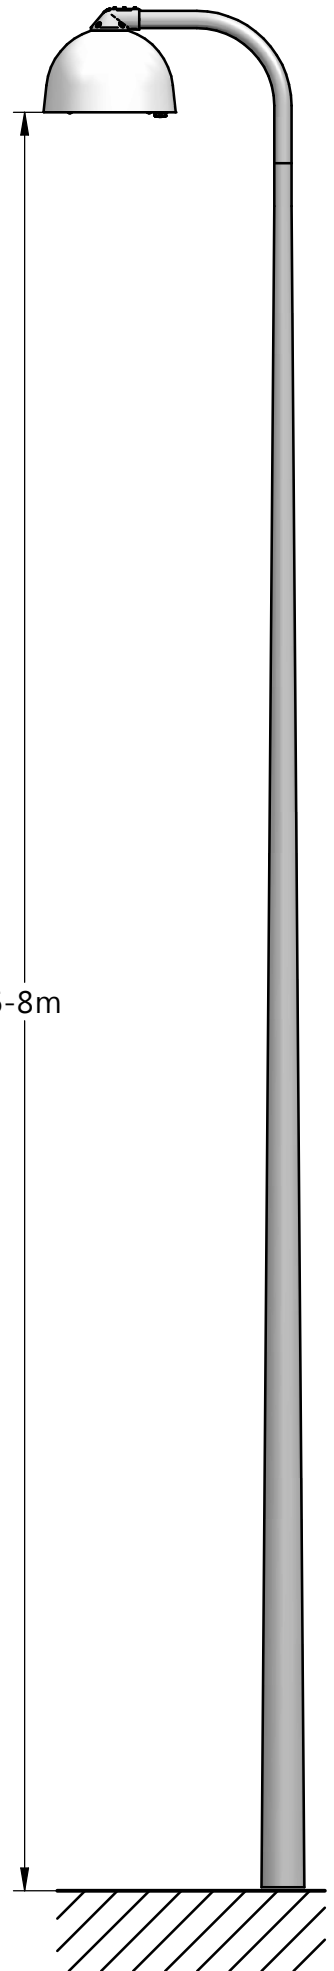

--	--	--	--	--	--

Driver	Full Prog Driver			System Ready Driver			Connected Ready Driver		
	MCB	Qty	Inrush current	MCB	Qty	Inrush current	MCB	Qty	Inrush current
<i>Wattage/window</i>	<i>type</i>	<i>qty</i>	<i>A/μs</i>	<i>type</i>	<i>qty</i>	<i>A/μs</i>	<i>type</i>	<i>qty</i>	<i>A/μs</i>
40W (0,2-0,7)A S175	B 16A	30	18A/240μs	B 16A	-	-	B 16A	-	-
40W (0,2-1,0)A C123		-	-		30	24,6A/159,5μs		30	35,4A/122μs
110W (0,2-0,7)A C133		10	47A/250μs		-	-		-	-
110W (0,2-1,0)A C150		-	-		29	49A/290μs		11	71,9A/143μs

--	--	--	--	--	--

Luminaire	Dimensions (in mm)	m <sup>2</sup>	SCx (m <sup>2</sup> )	kg +/-5%
BDS/BRS/BSS 862	All dimensional drawings page 2	0,12		6,7
BDS/BRS/BSS 962		0,12		6,7

--	--	--	--	--	--

583 - 440812001675

2026-01-07  
© Signify Holding  
All rights reserved

**Cph City/Extra Comfort BRS862/962**  
Side entry  $\phi 48\text{mm}$

**Cph City/Xtra Comfort BRS862/962**  
Side entry  $\phi 60\text{mm}$

**Cph City/Xtra Comfort BDS862/962**  
Center 3/4" thread

**Cph City/Xtra Comfort BSS862/962**  
Suspended/wire

6-8m

**i**

**Cph City Comfort**

Street side

**Cph Xtra Comfort**

Street side

Asymmetric and symmetric light distribution