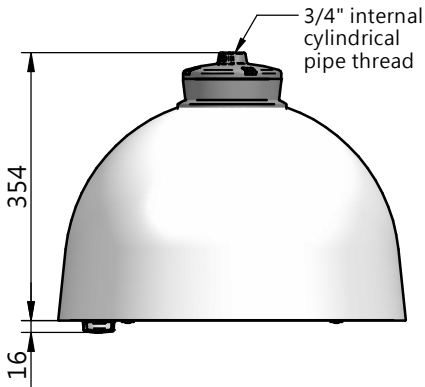

--	--	--	--	--	--

Luminaire	Dimensions (in mm)	m <sup>2</sup>	SCx (m <sup>2</sup> )	kg +/-5%
BDS/BRS/BSS 862	All dimensional drawings page 2	0,12		6,7
BDS/BRS/BSS 962		0,12		6,7

--	--	--	--	--	--

583 - 440812001675

2026-01-07  
© Signify Holding  
All rights reserved

**Cph City/Extra Comfort BRS862/962**  
Side entry  $\phi 48\text{mm}$

**Cph City/Xtra Comfort BRS862/962**  
Side entry  $\phi 60\text{mm}$

**Cph City/Xtra Comfort BDS862/962**  
Center 3/4" thread

**Cph City/Xtra Comfort BSS862/962**  
Suspended/wire

6-8m

**i**

**Cph City Comfort**

Street side

**Cph Xtra Comfort**

Street side

Asymmetric and symmetric light distribution