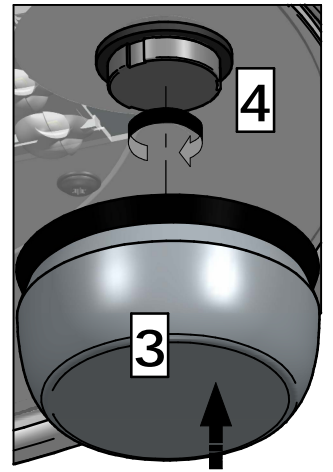

**Cph City/Xtra Comfort BSS862/962**  
Suspended/wire

6-8m

**i**

**Cph City Comfort**

Street side

**Cph Xtra Comfort**

Street side

Asymmetric and symmetric light distribution

1

Cph City Comfort BRS862  
Cph Xtra Comfort BRS962  
Side entry  $\varnothing 48\text{mm}$

2a

Cph City Comfort BRS862  
 Cph Xtra Comfort BRS962  
 Side entry  $\varnothing 60\text{mm}$

2b

Cph City Comfort BDS862  
 Cph Xtra Comfort BDS962  
 Top entry 3/4" Pipe thread

2c

Cph City Comfort BSS862  
 Cph Xtra Comfort BSS962  
 Suspended/wire

2d

SR

SR to IACZ

© 2021-2025 Signify Holding

All rights reserved. The information provided herein is subject to change, without notice. Signify does not give any representation or warranty as to the accuracy or completeness of the information included herein and shall not be liable for any action in reliance thereon. The information presented in this document is not intended as any commercial offer and does not form part of any quotation or contract, unless otherwise agreed by Signify. All trademarks are owned by Signify Holding or their respective owners.