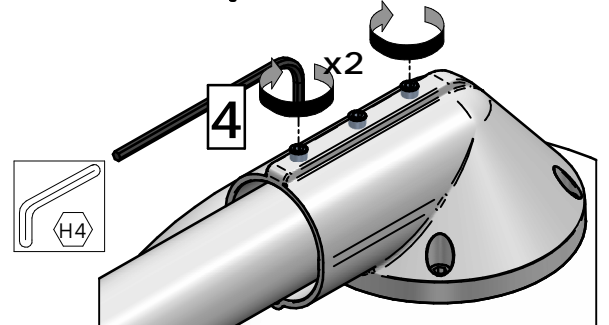

--	--	--	--	--	--

Luminaire	Dimensions (in mm)	m <sup>2</sup>	SCx (m <sup>2</sup> )	kg +/-5%
BDS/BRS/BSS 862	All dimensional drawings page 2	0,12		6,7
BDS/BRS/BSS 962		0,12		6,7

--	--	--	--	--	--

583 - 440812001675

**Cph City/Xtra Comfort BSS862/962**  
Suspended/wire

6-8m

**i**

**Cph City Comfort**

Street side

**Cph Xtra Comfort**

Street side

Asymmetric and symmetric light distribution

1

Cph City Comfort BRS862  
Cph Xtra Comfort BRS962  
Side entry  $\varnothing 48\text{mm}$

2a

Cph City Comfort BRS862  
 Cph Xtra Comfort BRS962  
 Side entry  $\varnothing 60\text{mm}$

2b

Cph City Comfort BDS862  
 Cph Xtra Comfort BDS962  
 Top entry 3/4" Pipe thread