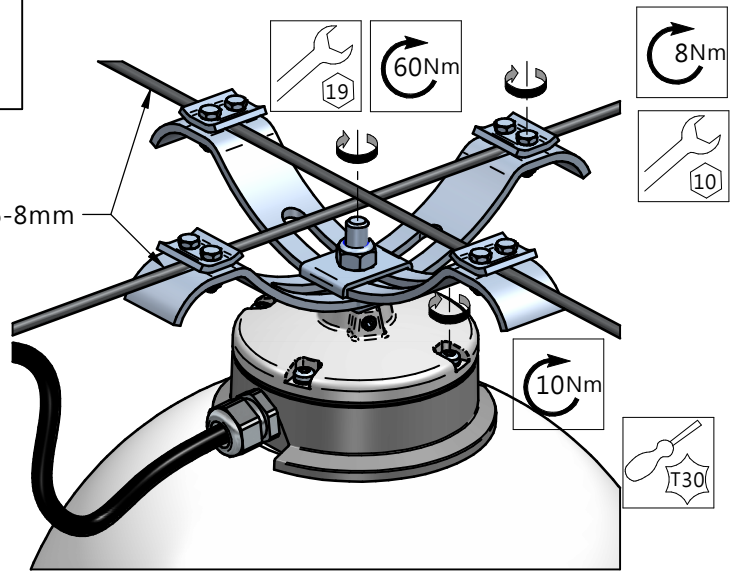

**Cph City/Xtra Comfort BSS862/962**  
Suspended/wire

6-8m

**i**

**Cph City Comfort**

Street side

**Cph Xtra Comfort**

Street side

Asymmetric and symmetric light distribution

1

Cph City Comfort BRS862  
Cph Xtra Comfort BRS962  
Side entry  $\varnothing 48\text{mm}$

2a

Cph City Comfort BRS862  
 Cph Xtra Comfort BRS962  
 Side entry  $\varnothing 60\text{mm}$

2b

Cph City Comfort BDS862  
 Cph Xtra Comfort BDS962  
 Top entry 3/4" Pipe thread

2c

Cph City Comfort BSS862  
 Cph Xtra Comfort BSS962  
 Suspended/wire

2d

SR

SR to IACZ

© 2021-2025 Signify Holding

All rights reserved. The information provided herein is subject to change, without notice. Signify does not give any representation or warranty as to the accuracy or completeness of the information included herein and shall not be liable for any action in reliance thereon. The information presented in this document is not intended as any commercial offer and does not form part of any quotation or contract, unless otherwise agreed by Signify. All trademarks are owned by Signify Holding or their respective owners.