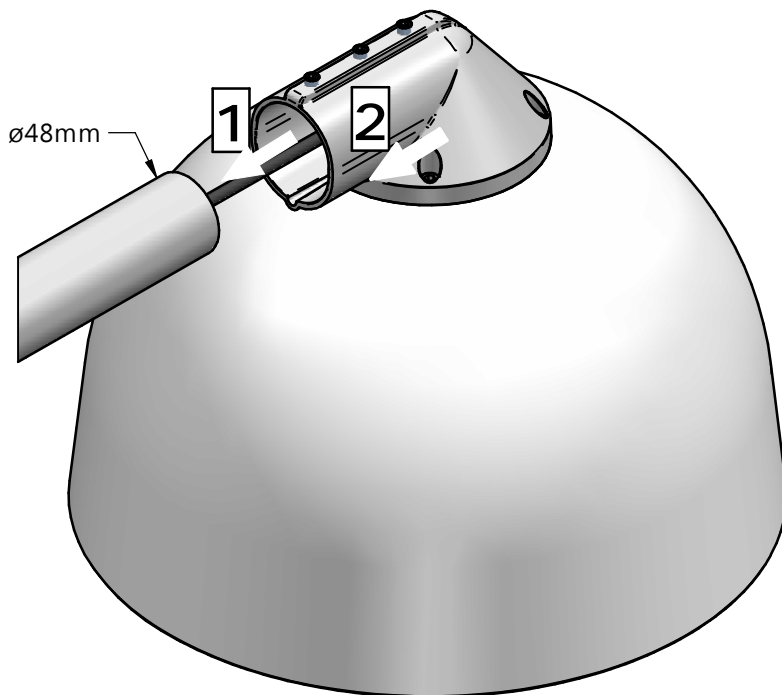

--	--	--	--	--	--

Luminaire	Dimensions (in mm)	m <sup>2</sup>	SCx (m <sup>2</sup> )	kg +/-5%
BDS/BRS/BSS 862	All dimensional drawings page 2	0,12		6,7
BDS/BRS/BSS 962		0,12		6,7

--	--	--	--	--	--

583 - 440812001675

**Cph City/Xtra Comfort BSS862/962**  
Suspended/wire

6-8m

**i**

**Cph City Comfort**

Street side

**Cph Xtra Comfort**

Street side

Asymmetric and symmetric light distribution

1

Cph City Comfort BRS862  
Cph Xtra Comfort BRS962  
Side entry  $\varnothing 48\text{mm}$

2a

Cph City Comfort BRS862  
 Cph Xtra Comfort BRS962  
 Side entry  $\varnothing 60\text{mm}$

2b

Cph City Comfort BDS862  
 Cph Xtra Comfort BDS962  
 Top entry 3/4" Pipe thread