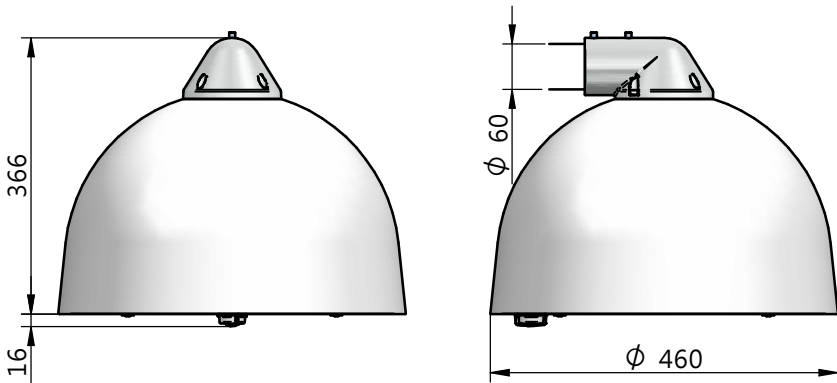

--	--	--	--	--	--

Luminaire	Dimensions (in mm)	m <sup>2</sup>	SCx (m <sup>2</sup> )	kg +/-5%
BDS/BRS/BSS 862	All dimensional drawings page 2	0,12		6,7
BDS/BRS/BSS 962		0,12		6,7

--	--	--	--	--	--

583 - 440812001675

2026-01-07  
© Signify Holding  
All rights reserved

**Cph City/Extra Comfort BRS862/962**  
Side entry  $\phi 48\text{mm}$

**Cph City/Xtra Comfort BRS862/962**  
Side entry  $\phi 60\text{mm}$

**Cph City/Xtra Comfort BDS862/962**  
Center 3/4" thread

**Cph City/Xtra Comfort BSS862/962**  
Suspended/wire

6-8m

**i**

**Cph City Comfort**

Street side

**Cph Xtra Comfort**

Street side

Asymmetric and symmetric light distribution