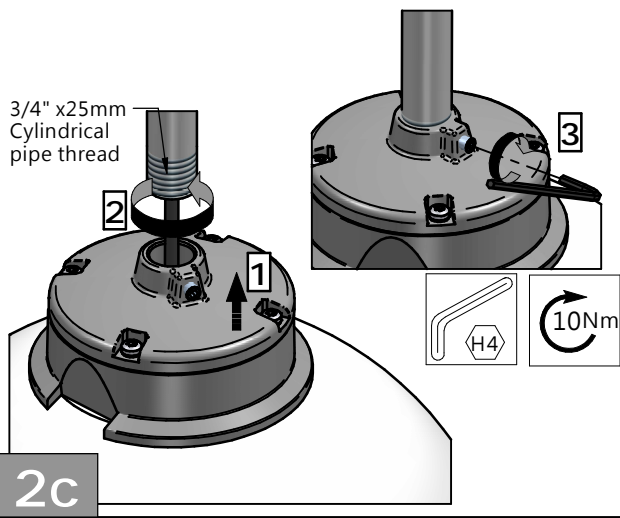

**Cph City/Xtra Comfort BSS862/962**  
Suspended/wire

6-8m

**i**

**Cph City Comfort**

Street side

**Cph Xtra Comfort**

Street side

Asymmetric and symmetric light distribution

1

Cph City Comfort BRS862  
Cph Xtra Comfort BRS962  
Side entry  $\varnothing 48\text{mm}$

2a

Cph City Comfort BRS862  
 Cph Xtra Comfort BRS962  
 Side entry  $\varnothing 60\text{mm}$

2b

Cph City Comfort BDS862  
 Cph Xtra Comfort BDS962  
 Top entry 3/4" Pipe thread

2c

Cph City Comfort BSS862  
 Cph Xtra Comfort BSS962  
 Suspended/wire

2d

SR

SR to IACZ

© 2021-2025 Signify Holding

All rights reserved. The information provided herein is subject to change, without notice. Signify does not give any representation or warranty as to the accuracy or completeness of the information included herein and shall not be liable for any action in reliance thereon. The information presented in this document is not intended as any commercial offer and does not form part of any quotation or contract, unless otherwise agreed by Signify. All trademarks are owned by Signify Holding or their respective owners.