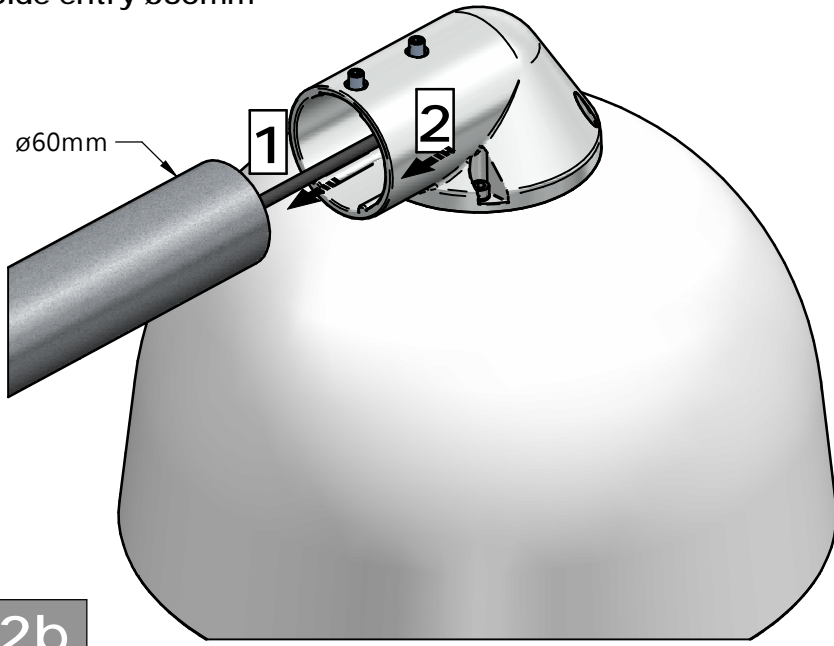

**Cph City/Xtra Comfort BSS862/962**  
Suspended/wire

6-8m

**i**

**Cph City Comfort**

Street side

**Cph Xtra Comfort**

Street side

Asymmetric and symmetric light distribution

1

Cph City Comfort BRS862  
Cph Xtra Comfort BRS962  
Side entry  $\varnothing 48\text{mm}$

2a

Cph City Comfort BRS862  
 Cph Xtra Comfort BRS962  
 Side entry  $\varnothing 60\text{mm}$

2b

Cph City Comfort BDS862  
 Cph Xtra Comfort BDS962  
 Top entry 3/4" Pipe thread