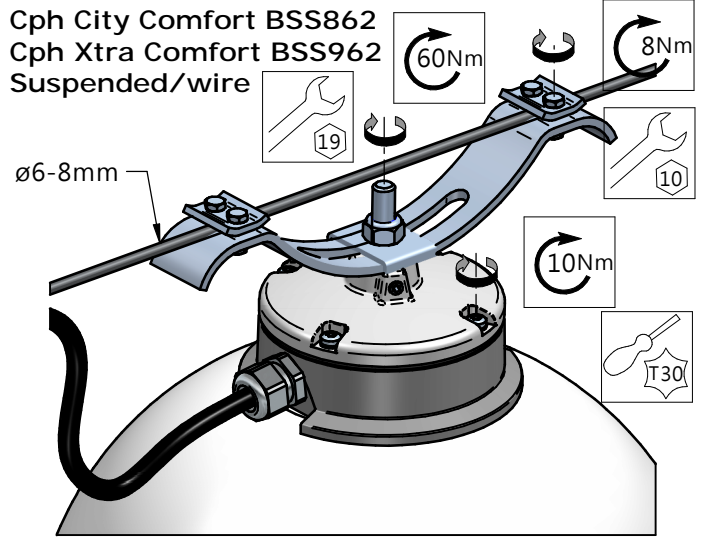

--	--	--	--	--	--

Luminaire	Dimensions (in mm)	m <sup>2</sup>	SCx (m <sup>2</sup> )	kg +/-5%
BDS/BRS/BSS 862	All dimensional drawings page 2	0,12		6,7
BDS/BRS/BSS 962		0,12		6,7

--	--	--	--	--	--

583 - 440812001675

**Cph City/Xtra Comfort BSS862/962**  
Suspended/wire

6-8m

**i**

**Cph City Comfort**

Street side

**Cph Xtra Comfort**

Street side

Asymmetric and symmetric light distribution

1

Cph City Comfort BRS862  
Cph Xtra Comfort BRS962  
Side entry  $\varnothing 48\text{mm}$

2a

Cph City Comfort BRS862  
 Cph Xtra Comfort BRS962  
 Side entry  $\varnothing 60\text{mm}$

2b

Cph City Comfort BDS862  
 Cph Xtra Comfort BDS962  
 Top entry 3/4" Pipe thread

2c

Cph City Comfort BSS862  
 Cph Xtra Comfort BSS962  
 Suspended/wire

2d

SR

SR to IACZ

© 2021-2025 Signify Holding

All rights reserved. The information provided herein is subject to change, without notice. Signify does not give any representation or warranty as to the accuracy or completeness of the information included herein and shall not be liable for any action in reliance thereon. The information presented in this document is not intended as any commercial offer and does not form part of any quotation or contract, unless otherwise agreed by Signify. All trademarks are owned by Signify Holding or their respective owners.