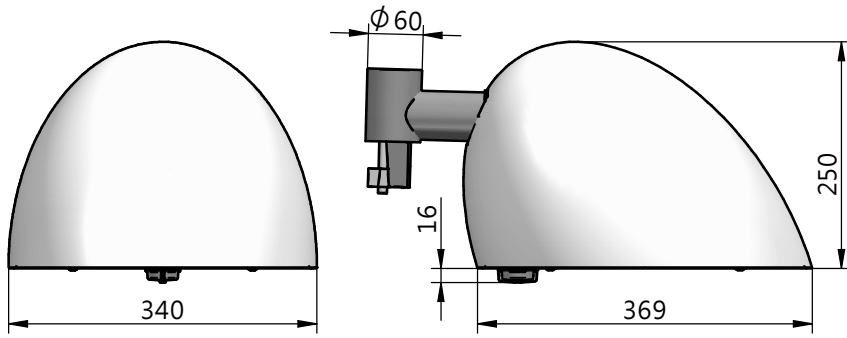

Luminaire	Dimensions (in mm)	m <sup>2</sup>	SCx (m <sup>2</sup> )	kg +/-5%
BPS 639	All dimensional drawings page 2	0,08		7,1
BRS 639		0,08		6,4
BWS 639		0,08		5,3

CitySwan LED gen3 BPS639  
Posttop  $\phi 60\text{mm}$

CitySwan LED gen3 BRS639  
Side entry  $\phi 48\text{mm}$

CitySwan LED gen3 BRS639  
Side entry  $\phi 60\text{mm}$

CitySwan LED gen3 BWS639  
Top side entry 3/4" thread

CitySwan LED gen3 BRS639  
Side entry  $\varnothing 48\text{mm}$

3 x2

2b

CitySwan LED gen3 BRS639  
Side entry  $\varnothing 60\text{mm}$

3 x2

2c

CitySwan LED gen3 BWS639  
Top side entry 3/4" thread

Dedicated CitySwan wall bracket  
To be ordred seperately  
Internal thread: 3/4" cylindrical  
pipe thread, min 40mm