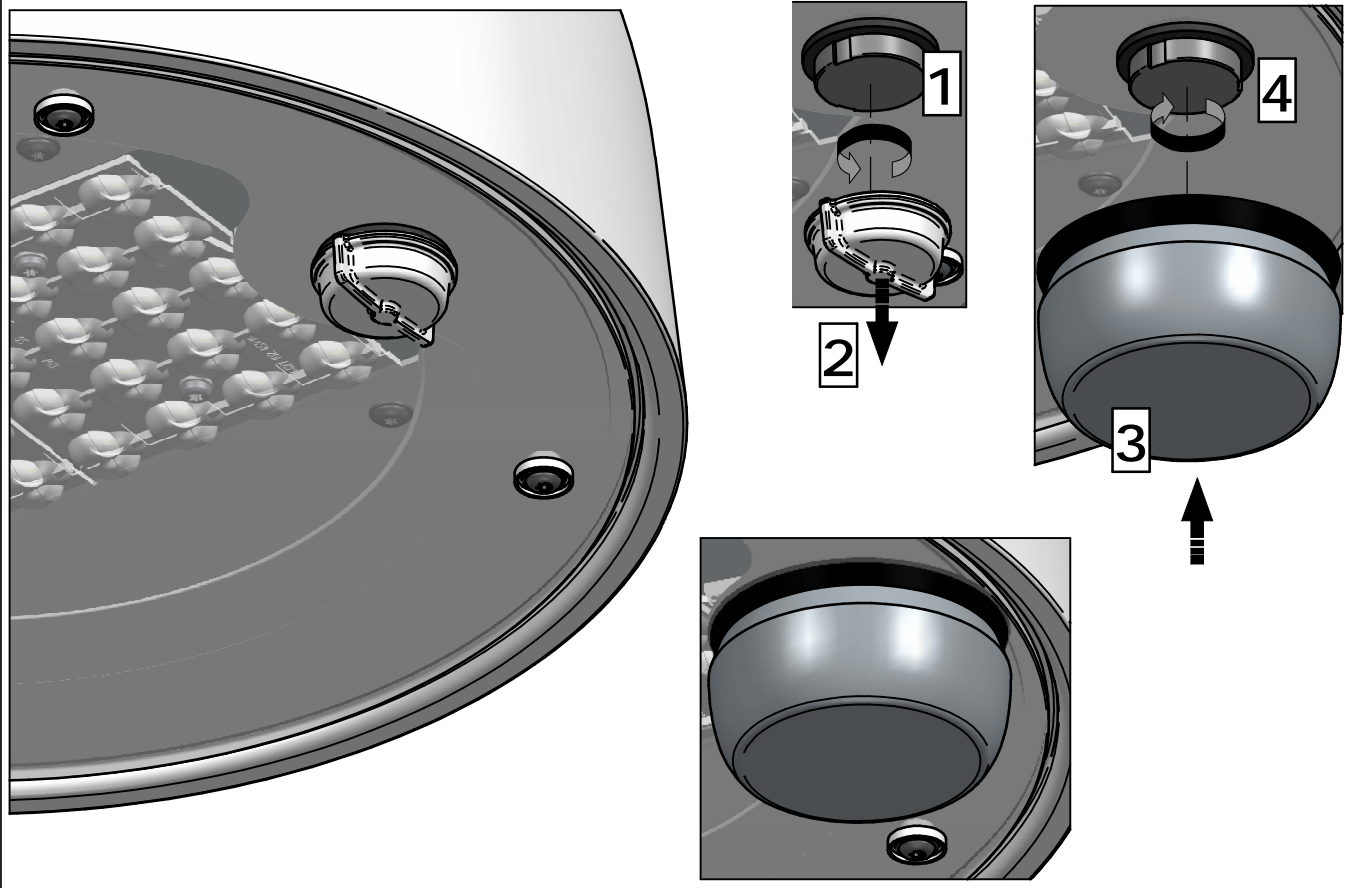

CitySwan LED gen3 BWS639
Top side entry 3/4" thread

Dedicated CitySwan wall bracket
To be ordred seperately
Internal thread: 3/4" cylindrical
pipe thread, min 40mm

2d

SR