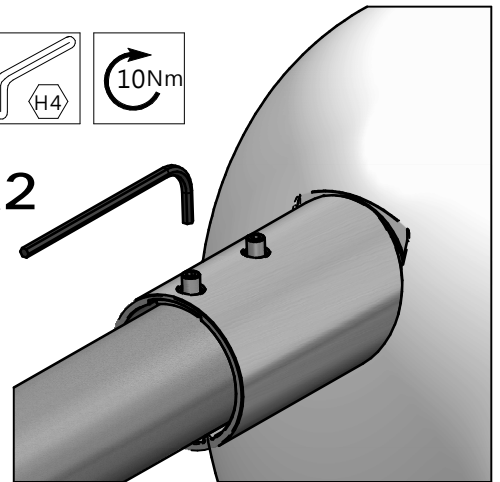

Luminaire	Dimensions (in mm)	m <sup>2</sup>	SCx (m <sup>2</sup> )	kg +/-5%
BPS 639	All dimensional drawings page 2	0,08		7,1
BRS 639		0,08		6,4
BWS 639		0,08		5,3

CitySwan LED gen3 BPS639  
Posttop  $\phi 60\text{mm}$

CitySwan LED gen3 BRS639  
Side entry  $\phi 48\text{mm}$

CitySwan LED gen3 BRS639  
Side entry  $\phi 60\text{mm}$

CitySwan LED gen3 BWS639  
Top side entry 3/4" thread

CitySwan LED gen3 BRS639  
Side entry  $\varnothing 48\text{mm}$

3 x2

2b

CitySwan LED gen3 BRS639  
Side entry  $\varnothing 60\text{mm}$

3 x2

2c

CitySwan LED gen3 BWS639  
Top side entry 3/4" thread

Dedicated CitySwan wall bracket  
To be ordred seperately  
Internal thread: 3/4" cylindrical  
pipe thread, min 40mm