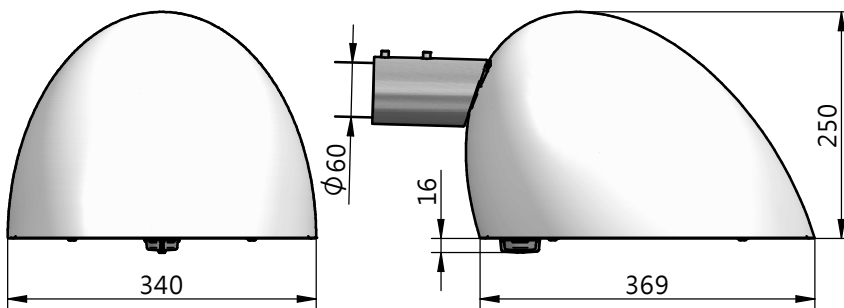

Luminaire	Dimensions (in mm)	m <sup>2</sup>	SCx (m <sup>2</sup> )	kg +/-5%
BPS 639	All dimensional drawings page 2	0,08		7,1
BRS 639		0,08		6,4
BWS 639		0,08		5,3

CitySwan LED gen3 BPS639  
Posttop  $\phi 60\text{mm}$

CitySwan LED gen3 BRS639  
Side entry  $\phi 48\text{mm}$

CitySwan LED gen3 BRS639  
Side entry  $\phi 60\text{mm}$

CitySwan LED gen3 BWS639  
Top side entry 3/4" thread

CitySwan LED gen3 BRS639  
Side entry  $\varnothing 48\text{mm}$

3 x2

2b

CitySwan LED gen3 BRS639  
Side entry  $\varnothing 60\text{mm}$

3 x2

2c

CitySwan LED gen3 BWS639  
Top side entry 3/4" thread

Dedicated CitySwan wall bracket  
To be ordred seperately  
Internal thread: 3/4" cylindrical  
pipe thread, min 40mm