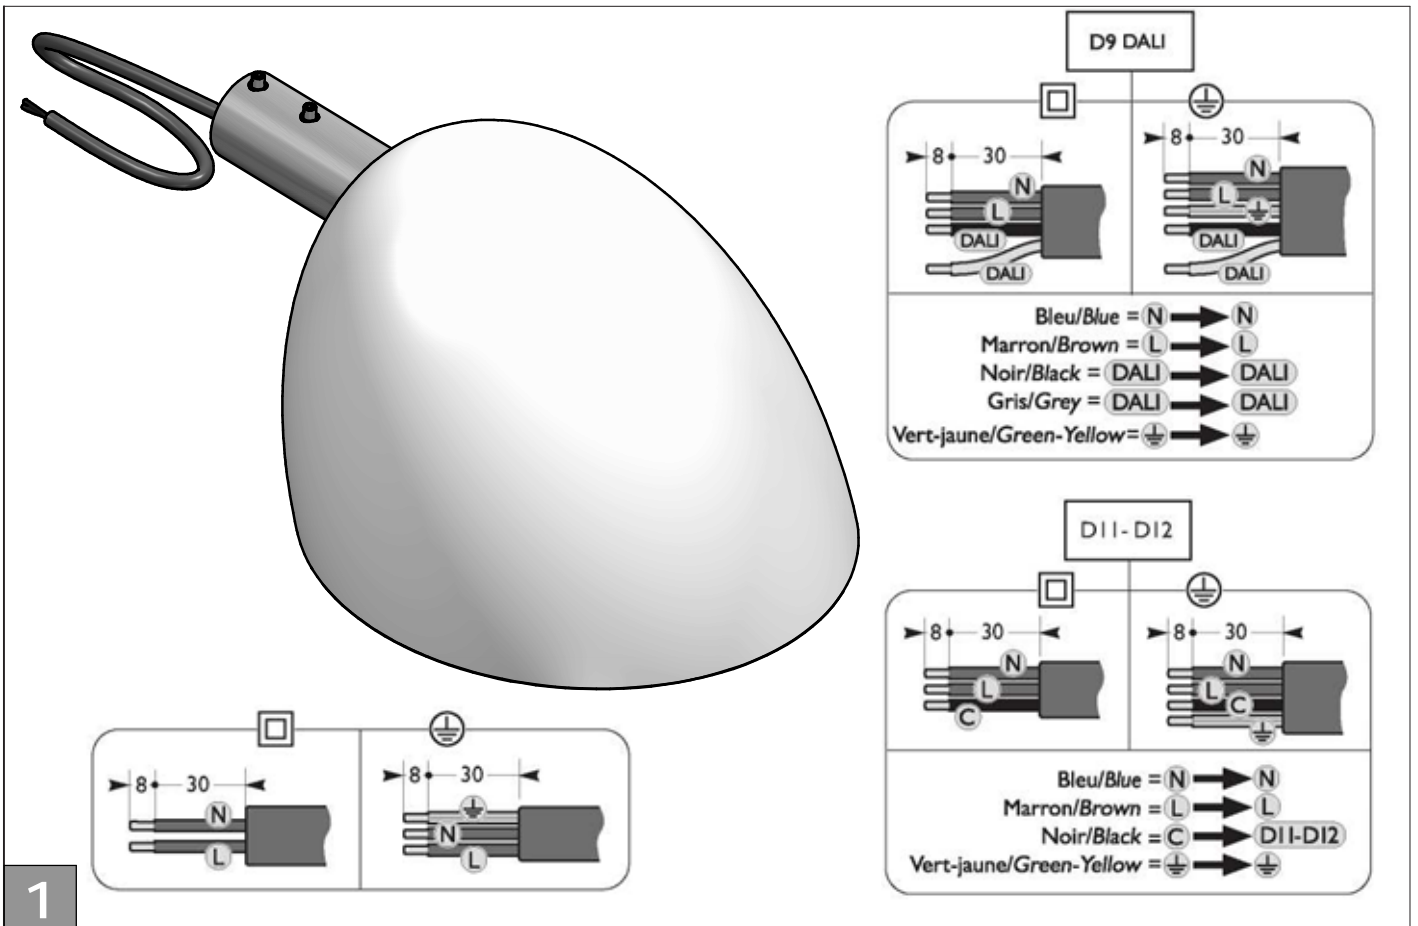

Luminaire	Dimensions (in mm)	m <sup>2</sup>	SCx (m <sup>2</sup> )	kg +/-5%
BPS 639	All dimensional drawings page 2	0,08		7,1
BRS 639		0,08		6,4
BWS 639		0,08		5,3

CitySwan LED gen3 BPS639  
Posttop  $\phi 60\text{mm}$

CitySwan LED gen3 BRS639  
Side entry  $\phi 48\text{mm}$

CitySwan LED gen3 BRS639  
Side entry  $\phi 60\text{mm}$

CitySwan LED gen3 BWS639  
Top side entry 3/4" thread

CitySwan LED gen3 BRS639  
Side entry  $\varnothing 48\text{mm}$

3 x2

2b

CitySwan LED gen3 BRS639  
Side entry  $\varnothing 60\text{mm}$

3 x2

2c

CitySwan LED gen3 BWS639  
Top side entry 3/4" thread

Dedicated CitySwan wall bracket  
To be ordred seperately  
Internal thread: 3/4" cylindrical  
pipe thread, min 40mm