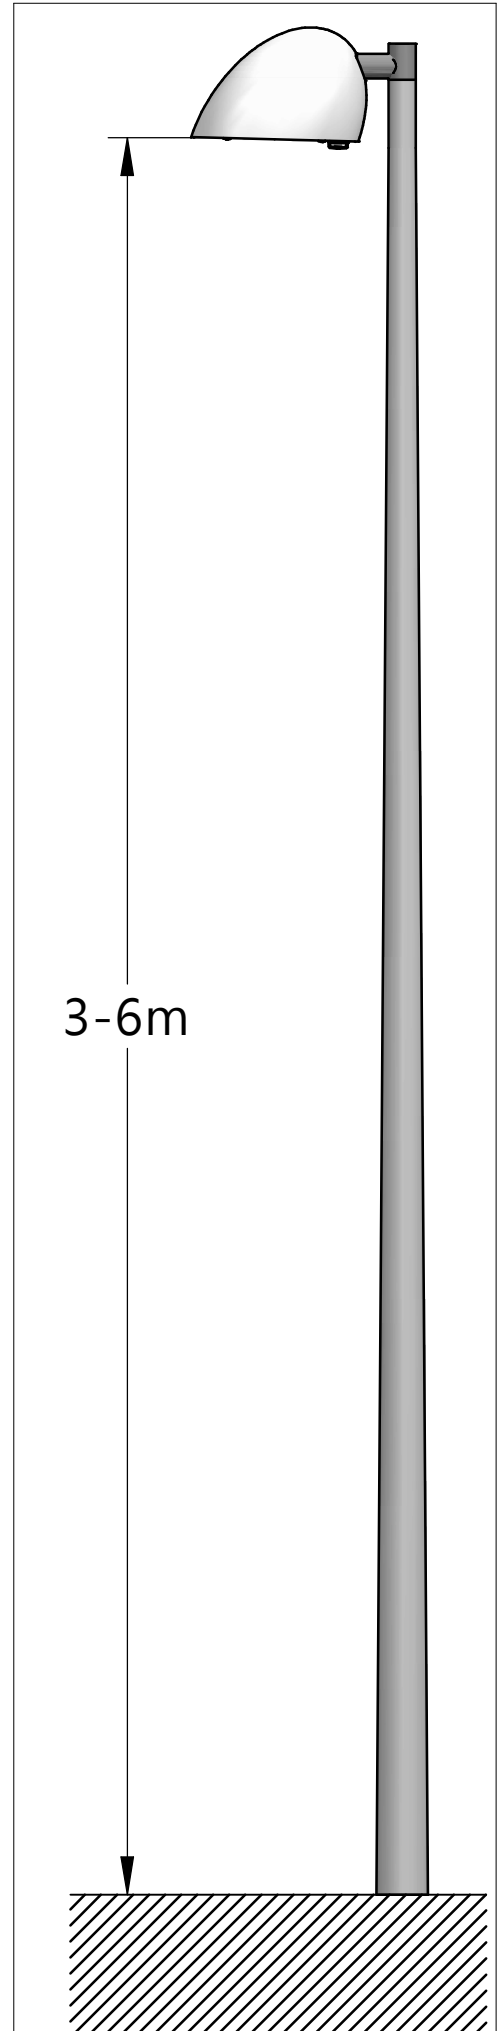

Led Colour		722	727	730	740	830
Light Source Energy Efficiency Class	Ledgine-O (4S)	E	E	D	D	E

Driver	Full Prog Driver			System Ready Driver			Connected Ready Driver		
	MCB	Qty	Inrush current	MCB	Qty	Inrush current	MCB	Qty	Inrush current
<i>Wattage/window</i>	<i>type</i>	<i>qty</i>	<i>A/μs</i>	<i>type</i>	<i>qty</i>	<i>A/μs</i>	<i>type</i>	<i>qty</i>	<i>A/μs</i>
40W (0,2-0,7)A S175	B 16A	30	18A/240μs	B 16A	-	-	B 16A	-	-
40W (0,2-1,0)A C123		-	-		30	24,6A/159,5μs		30	35,4A/122μs
110W (0,2-0,7)A C133		10	47A/250μs		-	-		-	-
110W (0,2-1,0)A C150		-	-		29	49A/290μs		11	71,9A/143μs

Luminaire	Dimensions (in mm)	m <sup>2</sup>	SCx (m <sup>2</sup> )	kg +/-5%
BPS 639	All dimensional drawings page 2	0,08		7,1
BRS 639		0,08		6,4
BWS 639		0,08		5,3

CitySwan LED gen3 BPS639  
Posttop  $\phi 60\text{mm}$

CitySwan LED gen3 BRS639  
Side entry  $\phi 48\text{mm}$

CitySwan LED gen3 BRS639  
Side entry  $\phi 60\text{mm}$

CitySwan LED gen3 BWS639  
Top side entry 3/4" thread

CitySwan LED gen3 BRS639  
Side entry  $\varnothing 48\text{mm}$

3 x2

2b

CitySwan LED gen3 BRS639  
Side entry  $\varnothing 60\text{mm}$

3 x2

2c

CitySwan LED gen3 BWS639  
Top side entry 3/4" thread

Dedicated CitySwan wall bracket  
To be ordred seperately  
Internal thread: 3/4" cylindrical  
pipe thread, min 40mm