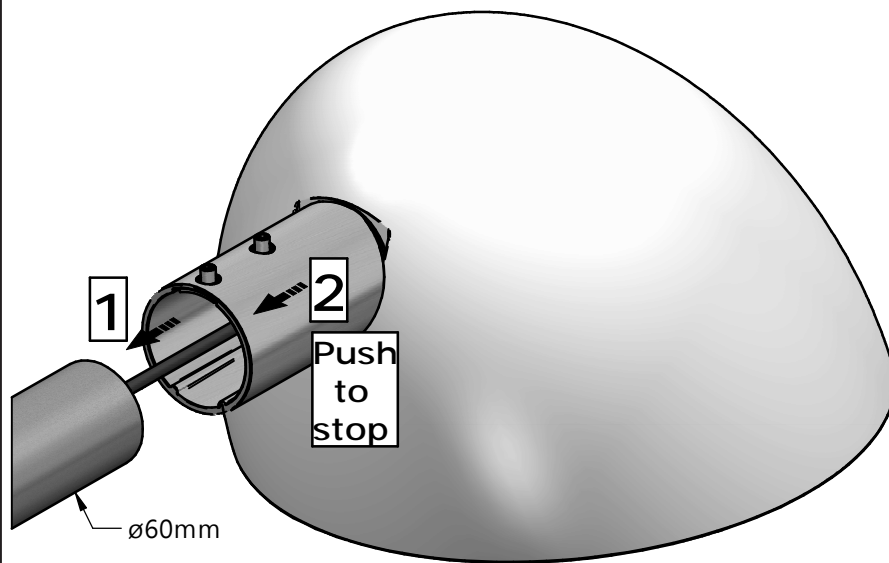

CitySwan LED gen3 BRS639  
Side entry  $\phi 48\text{mm}$

CitySwan LED gen3 BRS639  
Side entry  $\phi 60\text{mm}$

CitySwan LED gen3 BWS639  
Top side entry 3/4" thread

CitySwan LED gen3 BRS639  
Side entry  $\varnothing 48\text{mm}$

3 x2

2b

CitySwan LED gen3 BRS639  
Side entry  $\varnothing 60\text{mm}$

3 x2

2c

CitySwan LED gen3 BWS639  
Top side entry 3/4" thread

Dedicated CitySwan wall bracket  
To be ordred seperately  
Internal thread: 3/4" cylindrical  
pipe thread, min 40mm