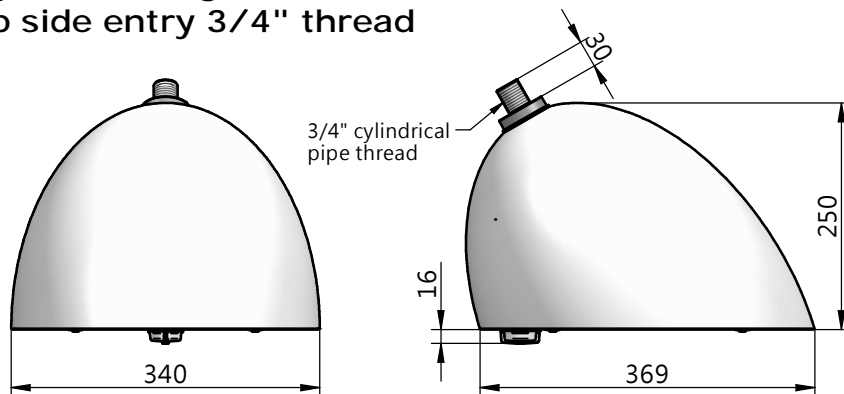

Luminaire	Dimensions (in mm)	m <sup>2</sup>	SCx (m <sup>2</sup> )	kg +/-5%
BPS 639	All dimensional drawings page 2	0,08		7,1
BRS 639		0,08		6,4
BWS 639		0,08		5,3

CitySwan LED gen3 BPS639  
Posttop  $\phi 60\text{mm}$

CitySwan LED gen3 BRS639  
Side entry  $\phi 48\text{mm}$

CitySwan LED gen3 BRS639  
Side entry  $\phi 60\text{mm}$

CitySwan LED gen3 BWS639  
Top side entry 3/4" thread

CitySwan LED gen3 BRS639  
Side entry  $\varnothing 48\text{mm}$

3 x2

2b

CitySwan LED gen3 BRS639  
Side entry  $\varnothing 60\text{mm}$

3 x2

2c

CitySwan LED gen3 BWS639  
Top side entry 3/4" thread

Dedicated CitySwan wall bracket  
To be ordred seperately  
Internal thread: 3/4" cylindrical  
pipe thread, min 40mm