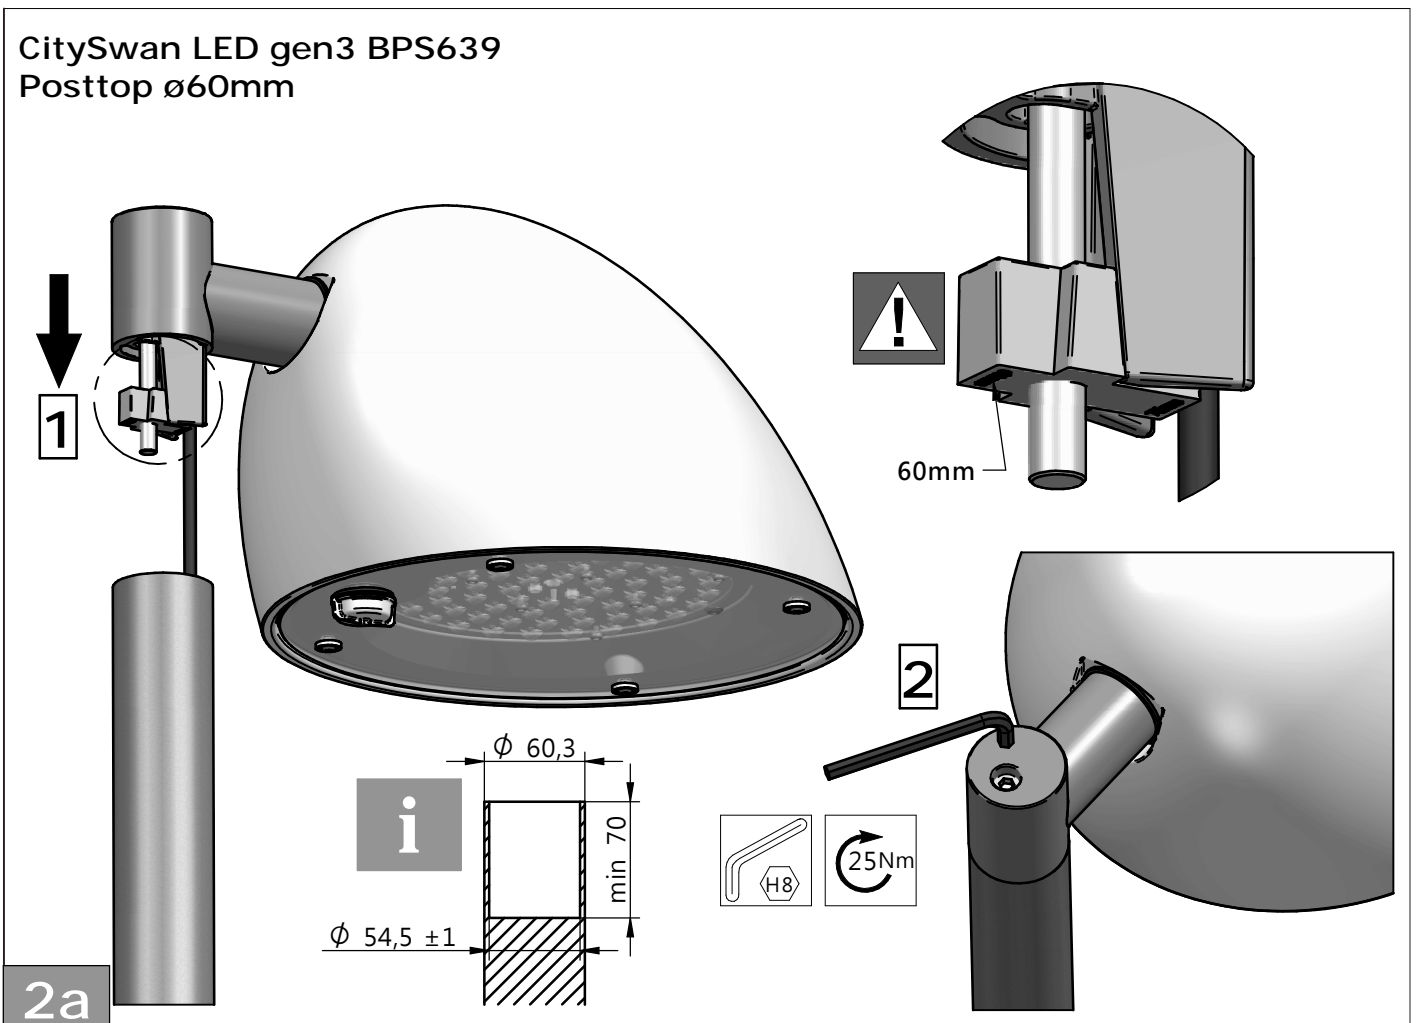

Luminaire	Dimensions (in mm)	m <sup>2</sup>	SCx (m <sup>2</sup> )	kg +/-5%
BPS 639	All dimensional drawings page 2	0,08		7,1
BRS 639		0,08		6,4
BWS 639		0,08		5,3

CitySwan LED gen3 BPS639  
Posttop  $\phi 60\text{mm}$

CitySwan LED gen3 BRS639  
Side entry  $\phi 48\text{mm}$

CitySwan LED gen3 BRS639  
Side entry  $\phi 60\text{mm}$

CitySwan LED gen3 BWS639  
Top side entry 3/4" thread

CitySwan LED gen3 BRS639  
Side entry  $\varnothing 48\text{mm}$

3 x2

2b

CitySwan LED gen3 BRS639  
Side entry  $\varnothing 60\text{mm}$

3 x2

2c

CitySwan LED gen3 BWS639  
Top side entry 3/4" thread

Dedicated CitySwan wall bracket  
To be ordred seperately  
Internal thread: 3/4" cylindrical  
pipe thread, min 40mm