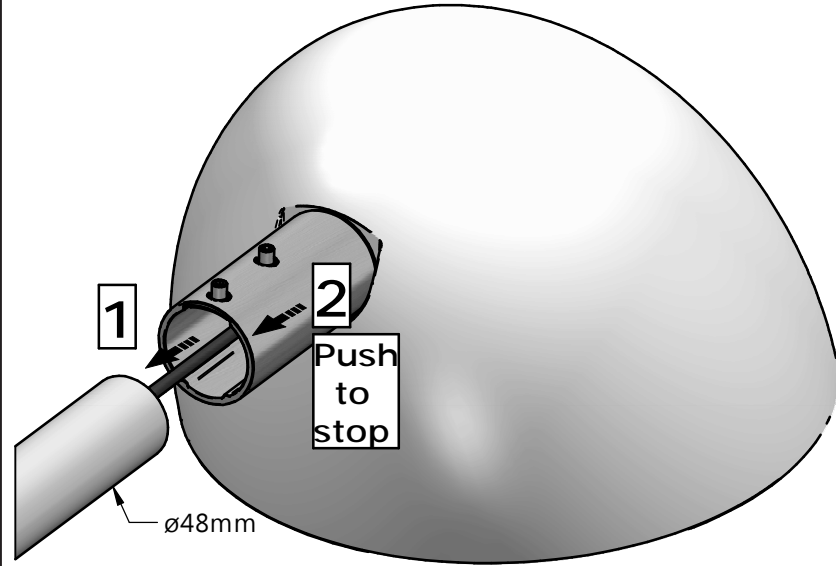

Luminaire	Dimensions (in mm)	m <sup>2</sup>	SCx (m <sup>2</sup> )	kg +/-5%
BPS 639	All dimensional drawings page 2	0,08		7,1
BRS 639		0,08		6,4
BWS 639		0,08		5,3

CitySwan LED gen3 BPS639  
Posttop  $\phi 60\text{mm}$

CitySwan LED gen3 BRS639  
Side entry  $\phi 48\text{mm}$

CitySwan LED gen3 BRS639  
Side entry  $\phi 60\text{mm}$

CitySwan LED gen3 BWS639  
Top side entry 3/4" thread

CitySwan LED gen3 BRS639  
Side entry  $\varnothing 48\text{mm}$

3 x2

2b

CitySwan LED gen3 BRS639  
Side entry  $\varnothing 60\text{mm}$

3 x2

2c

CitySwan LED gen3 BWS639  
Top side entry 3/4" thread

Dedicated CitySwan wall bracket  
To be ordred seperately  
Internal thread: 3/4" cylindrical  
pipe thread, min 40mm