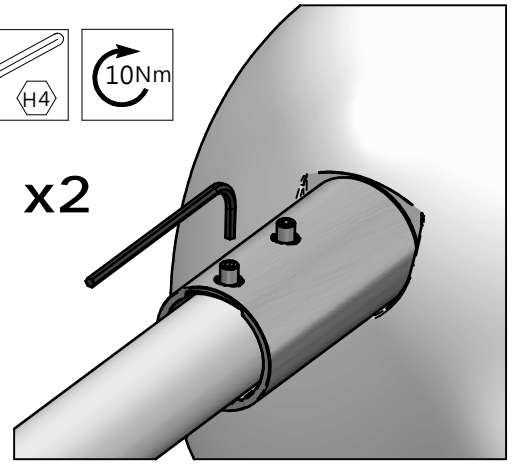

Luminaire	Dimensions (in mm)	m <sup>2</sup>	SCx (m <sup>2</sup> )	kg +/-5%
BPS 639	All dimensional drawings page 2	0,08		7,1
BRS 639		0,08		6,4
BWS 639		0,08		5,3

CitySwan LED gen3 BPS639  
Posttop  $\phi 60\text{mm}$

CitySwan LED gen3 BRS639  
Side entry  $\phi 48\text{mm}$

CitySwan LED gen3 BRS639  
Side entry  $\phi 60\text{mm}$

CitySwan LED gen3 BWS639  
Top side entry 3/4" thread

CitySwan LED gen3 BRS639  
Side entry  $\varnothing 48\text{mm}$

3 x2

2b

CitySwan LED gen3 BRS639  
Side entry  $\varnothing 60\text{mm}$

3 x2

2c

CitySwan LED gen3 BWS639  
Top side entry 3/4" thread

Dedicated CitySwan wall bracket  
To be ordred seperately  
Internal thread: 3/4" cylindrical  
pipe thread, min 40mm