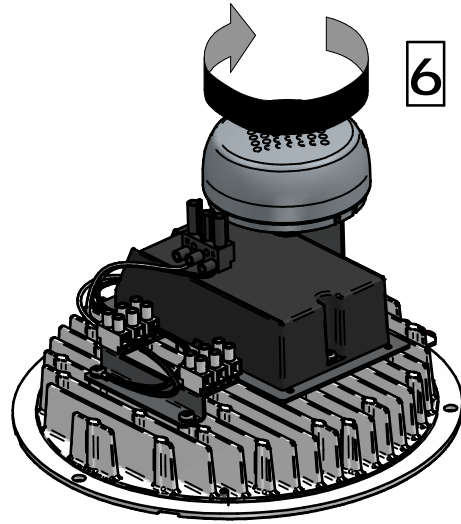

5

IACZ node

6