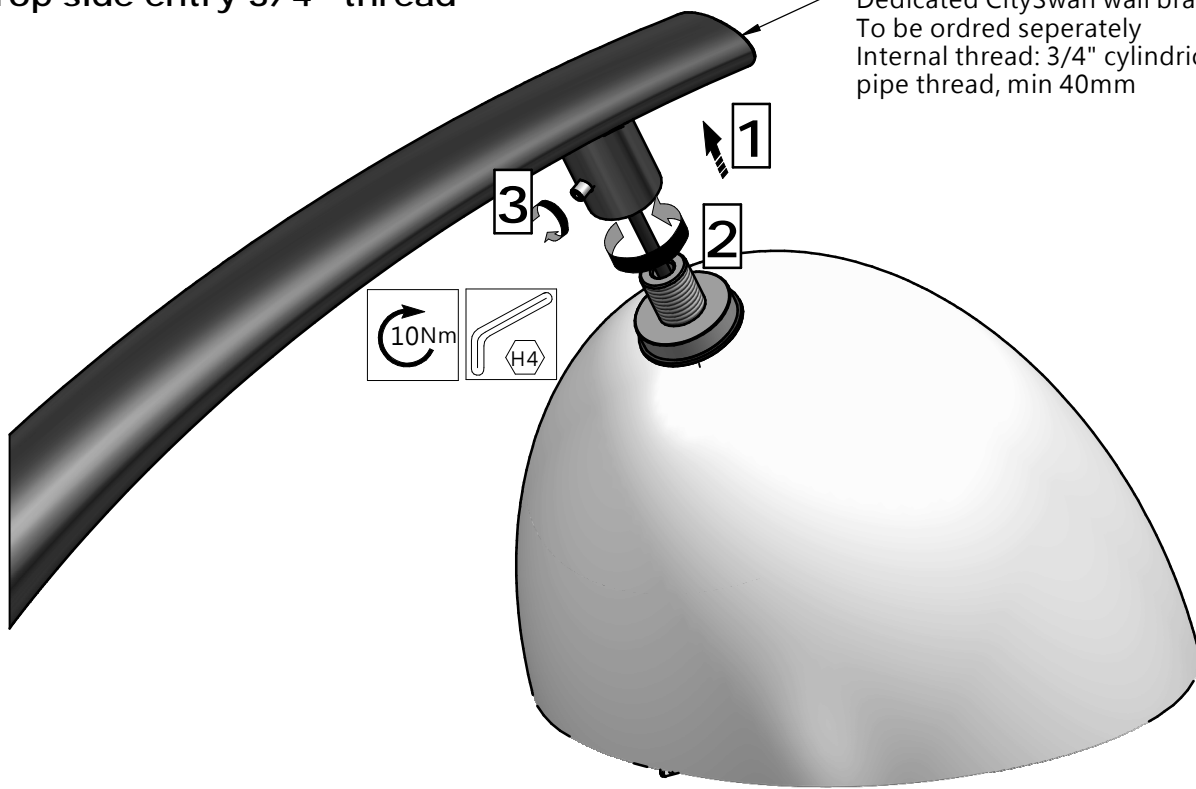

CitySwan LED gen3 BRS639  
Side entry  $\phi 48\text{mm}$

CitySwan LED gen3 BRS639  
Side entry  $\phi 60\text{mm}$

CitySwan LED gen3 BWS639  
Top side entry 3/4" thread

CitySwan LED gen3 BRS639  
Side entry  $\varnothing 48\text{mm}$

3 x2

2b

CitySwan LED gen3 BRS639  
Side entry  $\varnothing 60\text{mm}$

3 x2

2c

CitySwan LED gen3 BWS639  
Top side entry 3/4" thread

Dedicated CitySwan wall bracket  
To be ordred seperately  
Internal thread: 3/4" cylindrical  
pipe thread, min 40mm