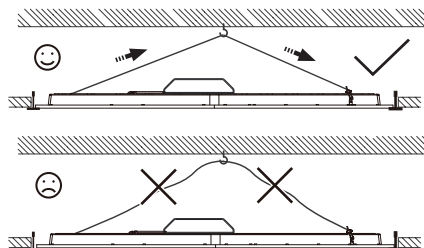

Accessories RC159Z

Luminaire size type

RC159Z Safety Cable

W60L60/W62L62/W30L120/W60L120

0.98

1

Safety cable

2