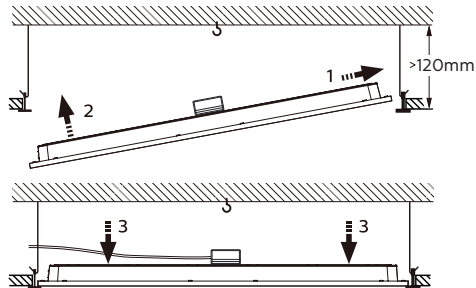

Accessories RC159Z

Luminaire size type

RC159Z Safety Cable

W60L60/W62L62/W30L120/W60L120

0.98

1

Safety cable

2