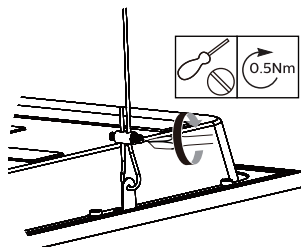

Accessories RC159Z

Luminaire size type

RC159Z Safety Cable

W60L60/W62L62/W30L120/W60L120

0.98

1

Safety cable

2