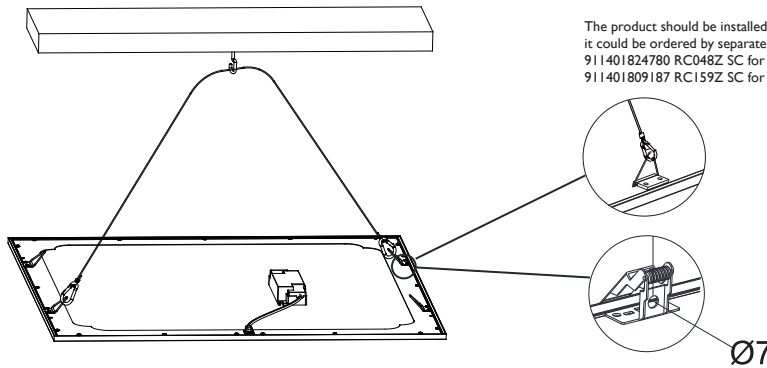

A Visible Profile Ceiling Mounting(VPC)

B Plaster Ceiling Version Mounting (PCV)

I Cutout size:
 W60L60 : 580x580 mm (+/-)
 W30L120 : 280x1180 mm (+/-)
 W60L120 : 580x1180 mm (+/-)
 Ceiling thickness:
 8mm-16mm

These 4 clips are included in the package.

Signify Luminares (Shanghai) Co., Ltd.
 2F, Building 1, No.2555, Hechuan Road, Minhang District,
 Shanghai City, P.R.China
 China Postal code: 200233

Philips and the Philips shield emblem are registered trademarks of Koninklijke Philips N.V.

C Suspension Mounting (SUS)

D Surface mounting

E Safety cable

EN Please read this manual carefully before using the product.

1. For indoor use only.
2. Do not switch on before completing the installation.
3. The luminaire shall be installed by a qualified electrician and wired in accordance with the latest IEE electrical regulations or the national requirements.
4. If the external flexible cable or cord of this luminaire is damaged, it shall be exclusively replaced by the manufacturer or his service agent or a similar qualified person in order to avoid a hazard.
5. The luminaire shall not be covered with thermal insulation or similar material under any circumstance.
6. The light source in this luminaire shall be replaced by the manufacturer or its service agent or a similarly qualified person;
7. The luminaire is complied with IEC 60598.
8. The corrosive atmosphere or hazardous materials such as sulfur, chlorine, phthalate, etc. must be avoided during the use and storage.