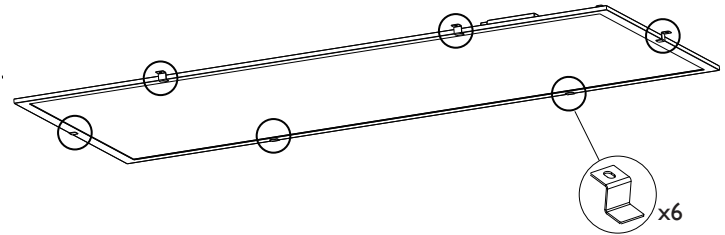

D Surface mounting