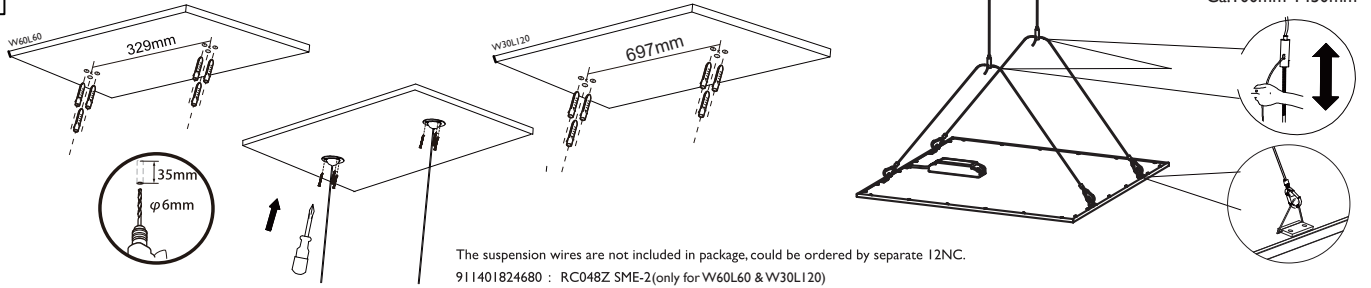

C Suspension Mounting (SUS)