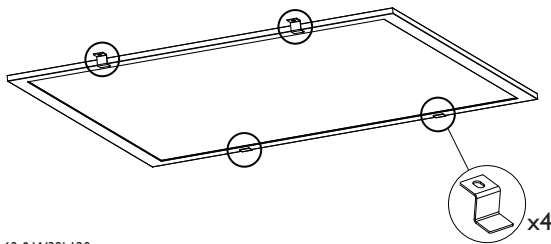

D Surface mounting