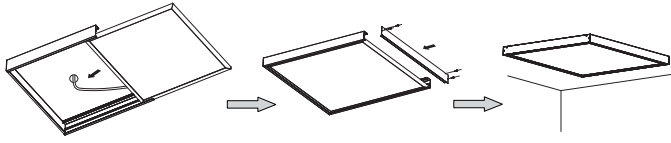

The surface mounting accessory is not included in package, could be order by separate I2NC.
Aksesoris magun tidak termasuk dalam kemasan, dapat diorder dengan I2NC terpisah.
911401867182:Panel SMB W60L60 H7
911401867282:Panel SMB W30L120 H7