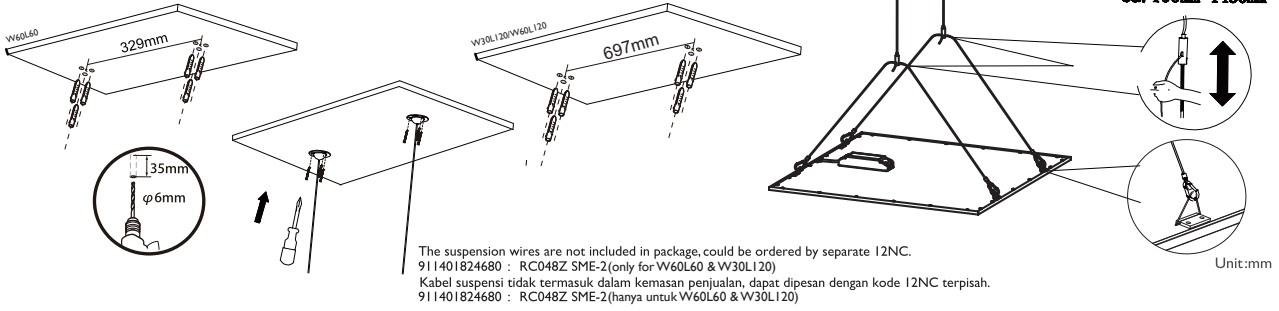

C Suspension Mounting (SUS) /Pemasangan suspensi

D Surface mounting/Aksesoris magun