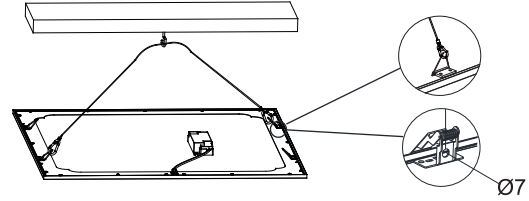

E Safety cable/Kawat pengaman

The product should be installed with safety cable. Safety cable is not included in the box, it could be ordered by separate I2NC.
Produk harus diinstal dengan kabel pengaman. Kabel pengaman tidak disertakan dalam kotak, itu bisa dipesan dengan I2NC terpisah.
911401824780 RC048Z SC for W60L60/W30L120
911401809187 RC159Z SC for W60L120

EN Please read this manual carefully before using the product.

1. For indoor use only.
2. Do not switch on before completing the installation.
3. The luminaire shall be installed by a qualified electrician and wired in accordance with the latest IEE electrical regulations or the national requirements.
4. If the external flexible cable or cord of this luminaire is damaged, it shall be exclusively replaced by the manufacturer or his service agent or a similar qualified person in order to avoid a hazard.
5. The luminaire shall not be covered with thermal insulation or similar material under any circumstance.
6. The light source in this luminaire shall be replaced by the manufacturer or its service agent or a similarly qualified person;
7. The luminaire is complied with IEC 60598.
8. The corrosive atmosphere or hazardous materials such as sulfur, chlorine, phthalate, etc. must be avoided during the use and storage.

VN Trước khi sử dụng sản phẩm, vui lòng đọc hướng dẫn này một cách cẩn thận.

1. Chỉ sử dụng trong nhà.
2. Không được bật trước khi hoàn thành lắp đặt.
3. Đèn phải được lắp đặt bởi thợ điện lành nghề và được nối dây theo qui định IEE mới nhất về điện hay các yêu cầu quốc gia khác.
4. Không được thay thế dây cáp nguồn gắn theo đèn; nếu dây bị hỏng, không được sử dụng đèn mà cần loại bỏ.
5. Không phủ vật liệu cách nhiệt hay vật liệu tương tự lên bộ đèn trong bất kỳ hoàn cảnh nào.
6. Ánh sáng trong ánh sáng này nên được thay thế bởi nhà sản xuất hoặc các đại lý dịch vụ của họ hoặc những người có trình độ tương tự;
7. Đèn này tuân theo qui định IEC 60598.
8. Không sử dụng hay cất giữ bộ đèn trong môi trường có tính ăn mòn, nơi có vật liệu nguy hiểm như lưu huỳnh, clo,...

AR

يرجى قراءة هذه التعليمات بدقة قبل استخدام المنتج

1. للاستخدام الداخلي فقط
2. لا تشغيل قبل الإنتهاء من التركيب
3. والمتطلبات المحلية IEE يجب تركيب الفانوس من قبل فني مؤهل وفقا
4. لا يمكن استبدال الكابل الخارجي المرن لهذا الفانوس . يجب إتلاف الفانوس في حالة تضرر الكابل
5. تحت أي ظرف من الظروف لا يجب تغطية الفانوس بمادة عازله أو مادة شبيهه
6. يجب إصلاحه مده يف نوجوليا عوضا رصم المشاهم اليهات لجوم صرخش وأ متادخ ليكو وأ عناصلا لندبتس
7. IEC 60598-1 ed. 8 الفانوس يتوافق مع
8. يجب عدم استخدام الكشاف أو تخزينه في بيئة تسبب الأكسدة إثر تواجد مواد خطرة مثل الكبريت أو الكلور أو الفثالات و غيرها