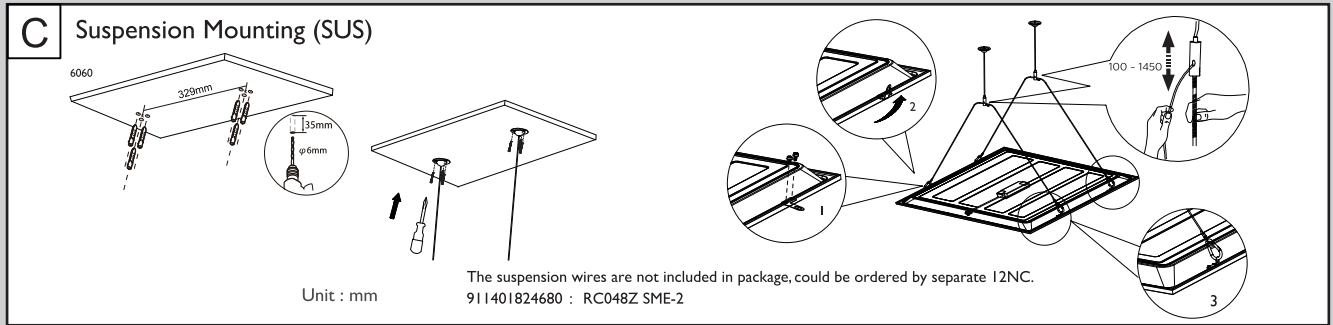

SmartBright Pro Direct Panel

RC055B

Mounting Instruction / تعليمات التركيب

V1.0

Type / رقم النوع	Dimension / الأبعاد LxWxH (mm)	LEDs	CCT (K)	Power(W) / الطاقة	Lumen Output (lm) / طاقة الاضاءة	Voltage / الجهد	Frequency / التردد	⚖️
RC055B LED40S/865 PSU W60L60 GM G2	595x595x34	40	6500	38	4000	220-240	50/60Hz	1.15
RC055B LED40S/840 PSU W60L60 GM G2	595x595x34	40	4000	38	4000	220-240	50/60Hz	1.15

D Safety cable

The product should install safety cable (Safety cable is not included.) could be ordered by separate I2NC.
911401824780 : RC048Z SC

Please read this manual carefully before using the product.