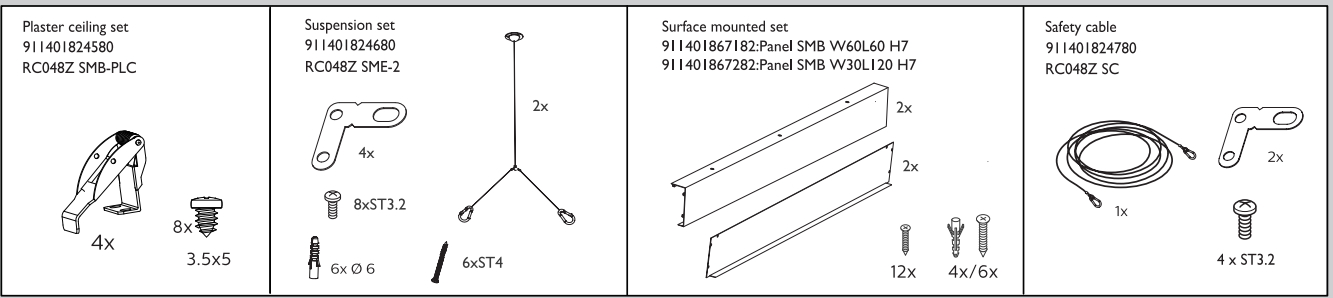

SmartBright Pro Direct Panel

RC055B

Mounting Instruction / تعليمات التركيب

V1.0

Type / رقم النوع	Dimension / الأبعاد LxWxH (mm)	LEDs	CCT (K)	Power(W) / الطاقة	Lumen Output (lm) / طاقة الاضاءة	Voltage / الجهد	Frequency / التردد	⚖️
RC055B LED40S/865 PSU W60L60 GM G2	595x595x34	40	6500	38	4000	220-240	50/60Hz	1.15
RC055B LED40S/840 PSU W60L60 GM G2	595x595x34	40	4000	38	4000	220-240	50/60Hz	1.15

D Safety cable

The product should install safety cable (Safety cable is not included.) could be ordered by separate I2NC.
911401824780 : RC048Z SC

Please read this manual carefully before using the product.