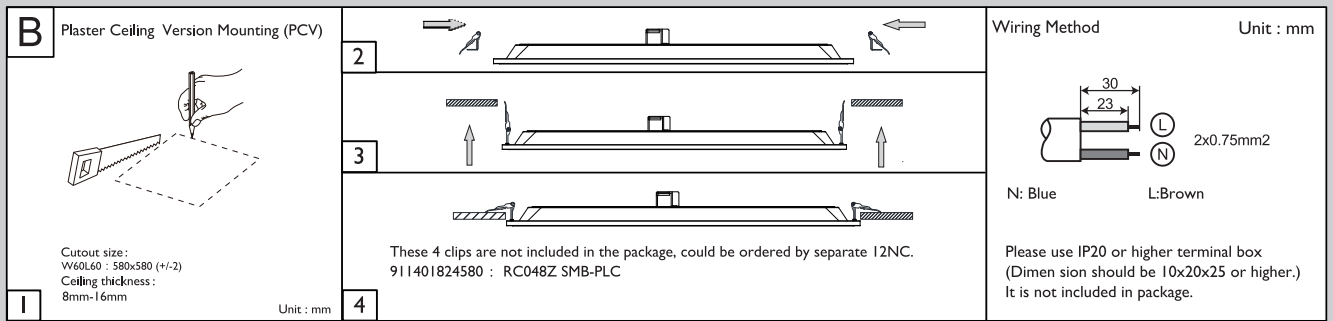

SmartBright Pro Direct Panel

RC055B

Mounting Instruction / تعليمات التركيب

V1.0

Type / رقم النوع	Dimension / الأبعاد LxWxH (mm)	LEDs	CCT (K)	Power(W) / الطاقة	Lumen Output (lm) / طاقة الاضاءة	Voltage / الجهد	Frequency / التردد	⚖️
RC055B LED40S/865 PSU W60L60 GM G2	595x595x34	40	6500	38	4000	220-240	50/60Hz	1.15
RC055B LED40S/840 PSU W60L60 GM G2	595x595x34	40	4000	38	4000	220-240	50/60Hz	1.15

D Safety cable

The product should install safety cable (Safety cable is not included.) could be ordered by separate I2NC.
911401824780 : RC048Z SC

Please read this manual carefully before using the product.