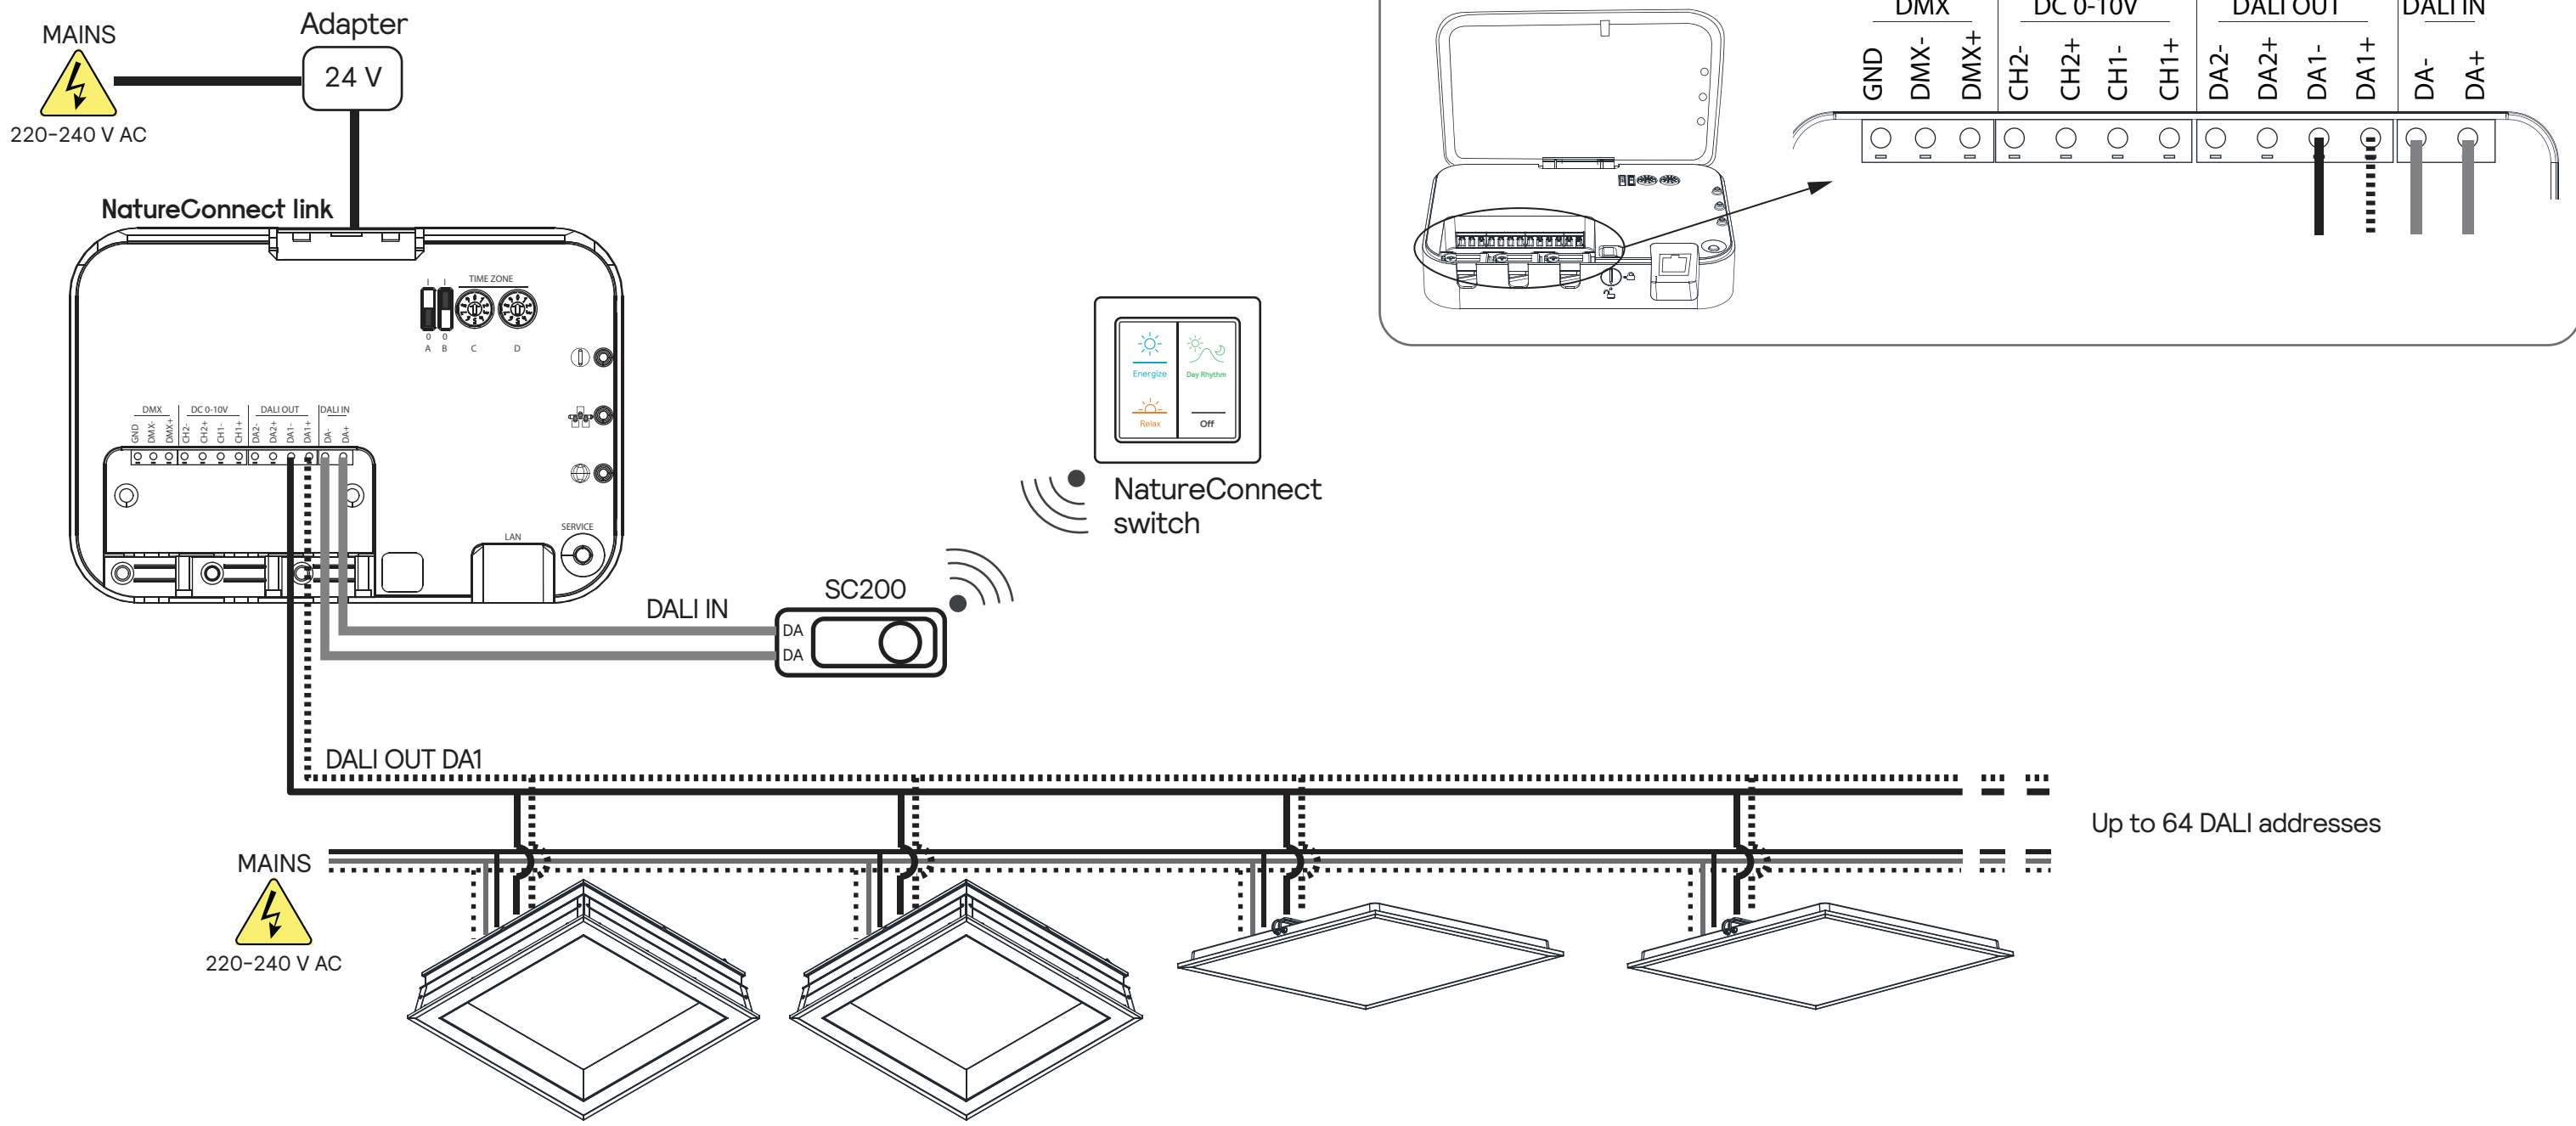

Wiring diagram

Connection between NatureConnect link and NatureConnect luminaires

Connection for additional sensors SC200 + Xitanium SR bridge