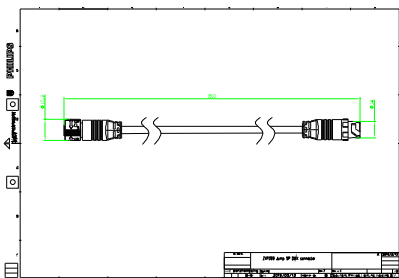

Styrsystem och tillbehör för ZXP399 DMX

Måttskiss