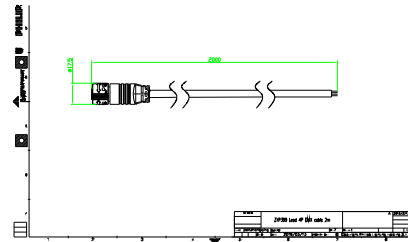

Styrsystem och tillbehör för ZXP399 DMX

Måttskiss