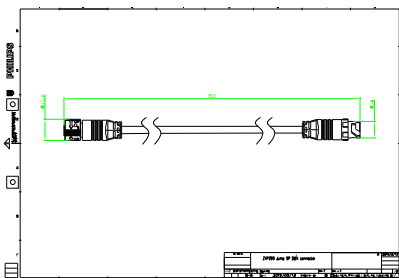

Sisteme de comandă și accesorii ZXP399 DMX

Cote