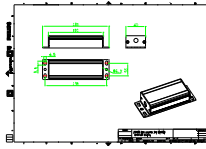

Sisteme de comandă și accesorii ZXP399 DMX

Cote