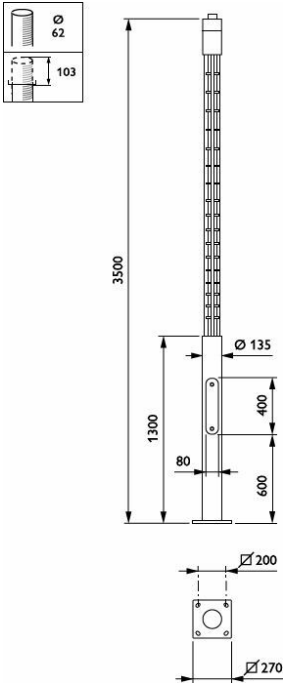

- Five dedicated aluminum and wooden masts – heights of 3.5 and 4 meters – enhance the pure, simplified style of the luminaires

METROBASIC - Pole with flange - 3.5 m - 76 mm - RAL color

METROBASIC - Pole with flange - 4.0 m - 76 mm - RAL color

METROCONE - Pole for embedded installation - 3.5 m - 90 mm - RAL color

METROCONE - Pole for embedded installation - 4.0 m - 90 mm - RAL color

METROCONE - Pole with flange - 3.5 m - 90 mm - RAL color

METROCONE - Pole with flange - 4.0 m - 90 mm - RAL color

METROLAT - Pole with flange - 3.5 m - 135 mm - RAL color

METROLIGHT - Pole for embedded installation - 3.5 m - 76 mm - RAL color

METROLIGHT - Pole for embedded installation - 4.0 m - 76 mm - RAL color

METROLIGHT - Pole with flange - 3.5 m - 76 mm - RAL color

METROLIGHT - Pole with flange - 4.0 m - 76 mm - RAL color

METRORIGINAL - Pole for embedded installation - 3.5 m - 135 mm - RAL color