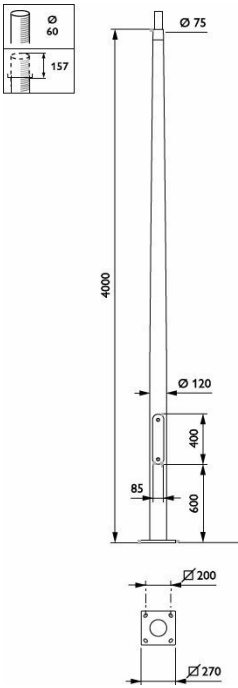

METROBASIC - Pole with flange - 3.5 m - 76 mm - RAL color

METROBASIC - Pole with flange - 4.0 m - 76 mm - RAL color

METROCONE - Pole for embedded installation - 3.5 m - 90 mm - RAL color

METROCONE - Pole for embedded installation - 4.0 m - 90 mm - RAL color

METROCONE - Pole with flange - 3.5 m - 90 mm - RAL color

METROCONE - Pole with flange - 4.0 m - 90 mm - RAL color

METROLAT - Pole with flange - 3.5 m - 135 mm - RAL color

METROLIGHT - Pole for embedded installation - 3.5 m - 76 mm - RAL color

METROLIGHT - Pole for embedded installation - 4.0 m - 76 mm - RAL color

METROLIGHT - Pole with flange - 3.5 m - 76 mm - RAL color

METROLIGHT - Pole with flange - 4.0 m - 76 mm - RAL color

METRORIGINAL - Pole for embedded installation - 3.5 m - 135 mm - RAL color

METRORIGINAL - Pole for embedded installation - 4.0 m - 135 mm - RAL color

METRORIGINAL - Pole with flange - 3.5 m - 135 mm - RAL color

METRORIGINAL - Pole with flange - 4.0 m - 135 mm - RAL color

METROTUB - Pole for embedded installation - 3.5 m - 135 mm - RAL color