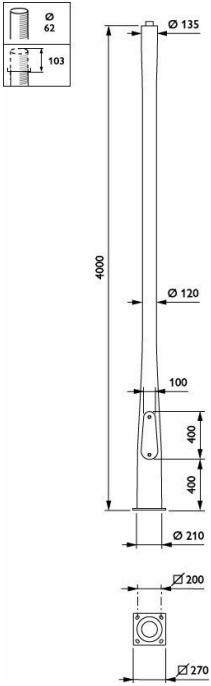

METROCONE - Pole with flange - 3.5 m - 90 mm - RAL color

METROCONE - Pole with flange - 4.0 m - 90 mm - RAL color

METROLAT - Pole with flange - 3.5 m - 135 mm - RAL color

METROLIGHT - Pole for embedded installation - 3.5 m - 76 mm - RAL color

METROLIGHT - Pole for embedded installation - 4.0 m - 76 mm - RAL color

METROLIGHT - Pole with flange - 3.5 m - 76 mm - RAL color

METROLIGHT - Pole with flange - 4.0 m - 76 mm - RAL color

METRORIGINAL - Pole for embedded installation - 3.5 m - 135 mm - RAL color

METRORIGINAL - Pole for embedded installation - 4.0 m - 135 mm - RAL color

METRORIGINAL - Pole with flange - 3.5 m - 135 mm - RAL color

METRORIGINAL - Pole with flange - 4.0 m - 135 mm - RAL color

METROTUB - Pole for embedded installation - 3.5 m - 135 mm - RAL color

METROTUB - Pole for embedded installation - 4.0 m - 135 mm - RAL color

METROTUB - Pole with flange - 3.5 m - 135 mm - RAL color

METROTUB - Pole with flange - 4.0 m - 135 mm - RAL color

METROWOOD - Pole for embedded installation - 3.5 m - 133 mm - RAL color