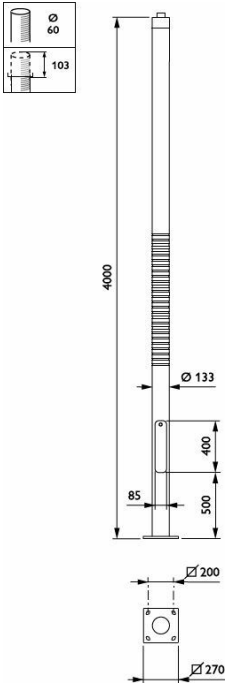

METROLIGHT - Pole for embedded installation - 4.0 m - 76 mm - RAL color

METROLIGHT - Pole with flange - 3.5 m - 76 mm - RAL color

METROLIGHT - Pole with flange - 4.0 m - 76 mm - RAL color

METRORIGINAL - Pole for embedded installation - 3.5 m - 135 mm - RAL color

METRORIGINAL - Pole for embedded installation - 4.0 m - 135 mm - RAL color

METRORIGINAL - Pole with flange - 3.5 m - 135 mm - RAL color

METRORIGINAL - Pole with flange - 4.0 m - 135 mm - RAL color

METROTUB - Pole for embedded installation - 3.5 m - 135 mm - RAL color

METROTUB - Pole for embedded installation - 4.0 m - 135 mm - RAL color

METROTUB - Pole with flange - 3.5 m - 135 mm - RAL color

METROTUB - Pole with flange - 4.0 m - 135 mm - RAL color

METROWOOD - Pole for embedded installation - 3.5 m - 133 mm - RAL color

METROWOOD - Pole for embedded installation - 4.0 m - 133 mm - RAL color

METROWOOD - Pole with flange - 3.5 m - 133 mm - RAL color

METROWOOD - Pole with flange - 4.0 m - 133 mm - RAL color