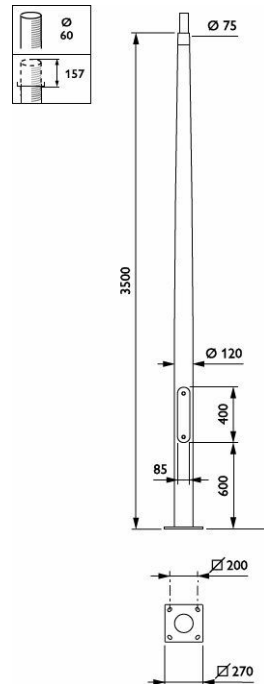

METROBASIC - Pole with flange - 3.5 m - 76 mm - RAL color

METROBASIC - Pole with flange - 4.0 m - 76 mm - RAL color

METROCONE - Pole for embedded installation - 3.5 m - 90 mm - RAL color

METROCONE - Pole for embedded installation - 4.0 m - 90 mm - RAL color

METROCONE - Pole with flange - 3.5 m - 90 mm - RAL color

METROCONE - Pole with flange - 4.0 m - 90 mm - RAL color

METROLAT - Pole with flange - 3.5 m - 135 mm - RAL color

METROLIGHT - Pole for embedded installation - 3.5 m - 76 mm - RAL color

METROLIGHT - Pole for embedded installation - 4.0 m - 76 mm - RAL color

METROLIGHT - Pole with flange - 3.5 m - 76 mm - RAL color

METROLIGHT - Pole with flange - 4.0 m - 76 mm - RAL color

METRORIGINAL - Pole for embedded installation - 3.5 m - 135 mm - RAL color

METRORIGINAL - Pole for embedded installation - 4.0 m - 135 mm - RAL color

METRORIGINAL - Pole with flange - 3.5 m - 135 mm - RAL color

METRORIGINAL - Pole with flange - 4.0 m - 135 mm - RAL color

METROTUB - Pole for embedded installation - 3.5 m - 135 mm - RAL color