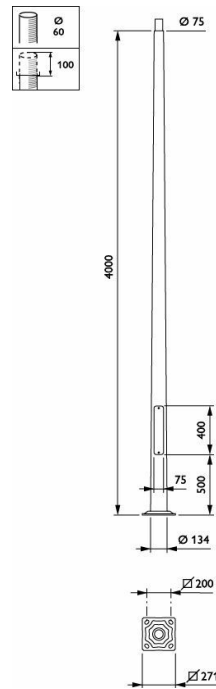

YHP657 METRORORIGINAL  
GROUND SECTION

YHP658 METROTUBE  
FLANGE PLATE

YHP685 METROTUBE  
GROUND SECTION

YHW655 METROWOOD  
FLANGE PLATE

YHW655 METROWOOD  
GROUND SECTION

YHP654 METROBASIC  
FLANGE PLATE

**Dimensional drawing**

METROBASIC - Pole with flange - 3.5 m - 76 mm - RAL color

METROBASIC - Pole with flange - 4.0 m - 76 mm - RAL color

METROCONE - Pole for embedded installation - 3.5 m - 90 mm - RAL color

METROCONE - Pole for embedded installation - 4.0 m - 90 mm - RAL color

METROCONE - Pole with flange - 3.5 m - 90 mm - RAL color

METROCONE - Pole with flange - 4.0 m - 90 mm - RAL color

METROLAT - Pole with flange - 3.5 m - 135 mm - RAL color

METROLIGHT - Pole for embedded installation - 3.5 m - 76 mm - RAL color

METRORIGINAL - Pole for embedded installation - 4.0 m - 135 mm - RAL color

METRORIGINAL - Pole with flange - 3.5 m - 135 mm - RAL color

METRORIGINAL - Pole with flange - 4.0 m - 135 mm - RAL color

METROTUB - Pole for embedded installation - 3.5 m - 135 mm - RAL color