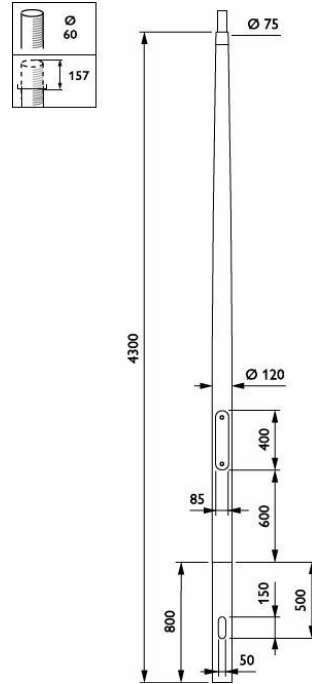

- Five dedicated aluminum and wooden masts – heights of 3.5 and 4 meters – enhance the pure, simplified style of the luminaires

METROBASIC - Pole with flange - 3.5 m - 76 mm - RAL color

METROBASIC - Pole with flange - 4.0 m - 76 mm - RAL color

METROCONE - Pole for embedded installation - 3.5 m - 90 mm - RAL color

METROCONE - Pole for embedded installation - 4.0 m - 90 mm - RAL color

METROCONE - Pole with flange - 3.5 m - 90 mm - RAL color

METROCONE - Pole with flange - 4.0 m - 90 mm - RAL color

METROLAT - Pole with flange - 3.5 m - 135 mm - RAL color

METROLIGHT - Pole for embedded installation - 3.5 m - 76 mm - RAL color

METROLIGHT - Pole for embedded installation - 4.0 m - 76 mm - RAL color

METROLIGHT - Pole with flange - 3.5 m - 76 mm - RAL color

METROLIGHT - Pole with flange - 4.0 m - 76 mm - RAL color

METRORIGINAL - Pole for embedded installation - 3.5 m - 135 mm - RAL color