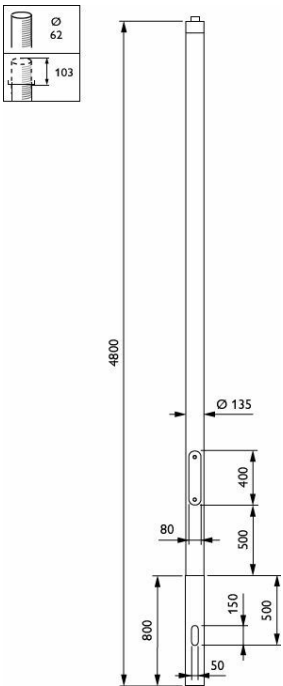

METROCONE - Pole with flange - 3.5 m - 90 mm - RAL color

METROCONE - Pole with flange - 4.0 m - 90 mm - RAL color

METROLAT - Pole with flange - 3.5 m - 135 mm - RAL color

METROLIGHT - Pole for embedded installation - 3.5 m - 76 mm - RAL color

METROLIGHT - Pole for embedded installation - 4.0 m - 76 mm - RAL color

METROLIGHT - Pole with flange - 3.5 m - 76 mm - RAL color

METROLIGHT - Pole with flange - 4.0 m - 76 mm - RAL color

METRORIGINAL - Pole for embedded installation - 3.5 m - 135 mm - RAL color

METRORIGINAL - Pole for embedded installation - 4.0 m - 135 mm - RAL color

METRORIGINAL - Pole with flange - 3.5 m - 135 mm - RAL color

METRORIGINAL - Pole with flange - 4.0 m - 135 mm - RAL color

METROTUB - Pole for embedded installation - 3.5 m - 135 mm - RAL color

METROTUB - Pole for embedded installation - 4.0 m - 135 mm - RAL color

METROTUB - Pole with flange - 3.5 m - 135 mm - RAL color

METROTUB - Pole with flange - 4.0 m - 135 mm - RAL color

METROWOOD - Pole for embedded installation - 3.5 m - 133 mm - RAL color