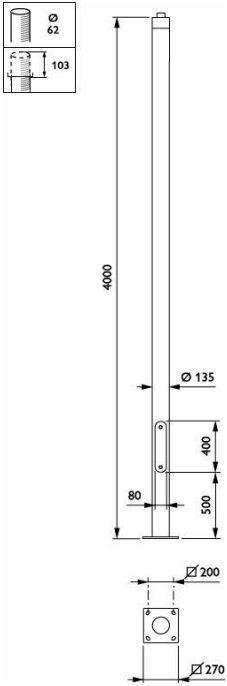

METROCONE - Pole with flange - 3.5 m - 90 mm - RAL color

METROCONE - Pole with flange - 4.0 m - 90 mm - RAL color

METROLAT - Pole with flange - 3.5 m - 135 mm - RAL color

METROLIGHT - Pole for embedded installation - 3.5 m - 76 mm - RAL color

METROLIGHT - Pole for embedded installation - 4.0 m - 76 mm - RAL color

METROLIGHT - Pole with flange - 3.5 m - 76 mm - RAL color

METROLIGHT - Pole with flange - 4.0 m - 76 mm - RAL color

METRORIGINAL - Pole for embedded installation - 3.5 m - 135 mm - RAL color

METRORIGINAL - Pole for embedded installation - 4.0 m - 135 mm - RAL color

METRORIGINAL - Pole with flange - 3.5 m - 135 mm - RAL color

METRORIGINAL - Pole with flange - 4.0 m - 135 mm - RAL color

METROTUB - Pole for embedded installation - 3.5 m - 135 mm - RAL color

METROTUB - Pole for embedded installation - 4.0 m - 135 mm - RAL color

METROTUB - Pole with flange - 3.5 m - 135 mm - RAL color

METROTUB - Pole with flange - 4.0 m - 135 mm - RAL color

METROWOOD - Pole for embedded installation - 3.5 m - 133 mm - RAL color