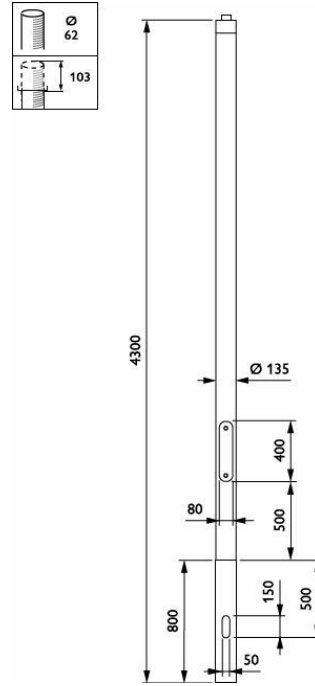

METROCONE - Pole with flange - 3.5 m - 90 mm - RAL color

METROCONE - Pole with flange - 4.0 m - 90 mm - RAL color

METROLAT - Pole with flange - 3.5 m - 135 mm - RAL color

METROLIGHT - Pole for embedded installation - 3.5 m - 76 mm - RAL color

METROLIGHT - Pole for embedded installation - 4.0 m - 76 mm - RAL color

METROLIGHT - Pole with flange - 3.5 m - 76 mm - RAL color

METROLIGHT - Pole with flange - 4.0 m - 76 mm - RAL color

METRORIGINAL - Pole for embedded installation - 3.5 m - 135 mm - RAL color

METRORIGINAL - Pole for embedded installation - 4.0 m - 135 mm - RAL color

METRORIGINAL - Pole with flange - 3.5 m - 135 mm - RAL color

METRORIGINAL - Pole with flange - 4.0 m - 135 mm - RAL color

METROTUB - Pole for embedded installation - 3.5 m - 135 mm - RAL color

METROTUB - Pole for embedded installation - 4.0 m - 135 mm - RAL color

METROTUB - Pole with flange - 3.5 m - 135 mm - RAL color

METROTUB - Pole with flange - 4.0 m - 135 mm - RAL color

METROWOOD - Pole for embedded installation - 3.5 m - 133 mm - RAL color