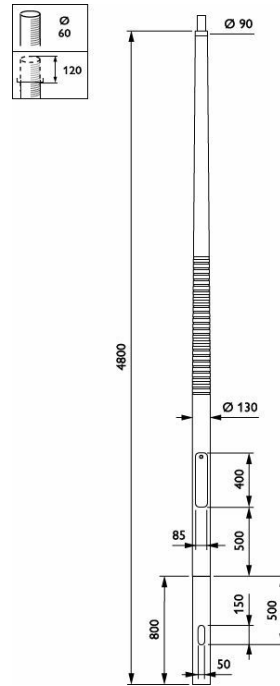

- Five dedicated aluminum and wooden masts – heights of 3.5 and 4 meters – enhance the pure, simplified style of the luminaires

YHP657 METRORORIGINAL  
GROUND SECTION

YHP658 METROTUBE  
FLANGE PLATE

YHP685 METROTUBE  
GROUND SECTION

YHW655 METROWOOD  
FLANGE PLATE

YHW655 METROWOOD  
GROUND SECTION

YHP654 METROBASIC  
FLANGE PLATE

**Dimensional drawing**

METROBASIC - Pole with flange - 3.5 m - 76 mm - RAL color

METROBASIC - Pole with flange - 4.0 m - 76 mm - RAL color

METROCONE - Pole for embedded installation - 3.5 m - 90 mm - RAL color

METROCONE - Pole for embedded installation - 4.0 m - 90 mm - RAL color

METROCONE - Pole with flange - 3.5 m - 90 mm - RAL color

METROCONE - Pole with flange - 4.0 m - 90 mm - RAL color

METROLAT - Pole with flange - 3.5 m - 135 mm - RAL color

METROLIGHT - Pole for embedded installation - 3.5 m - 76 mm - RAL color