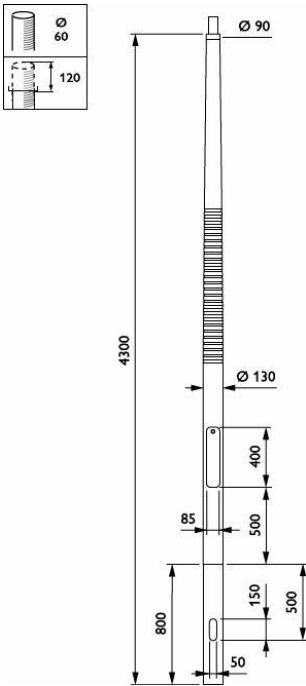

- Five dedicated aluminum and wooden masts – heights of 3.5 and 4 meters – enhance the pure, simplified style of the luminaires

YHP657 METRORORIGINAL  
GROUND SECTION

YHP658 METROTUBE  
FLANGE PLATE

YHP685 METROTUBE  
GROUND SECTION

YHW655 METROWOOD  
FLANGE PLATE

YHW655 METROWOOD  
GROUND SECTION

YHP654 METROBASIC  
FLANGE PLATE

**Dimensional drawing**

METROBASIC - Pole with flange - 3.5 m - 76 mm - RAL color

METROBASIC - Pole with flange - 4.0 m - 76 mm - RAL color

METROCONE - Pole for embedded installation - 3.5 m - 90 mm - RAL color

METROCONE - Pole for embedded installation - 4.0 m - 90 mm - RAL color