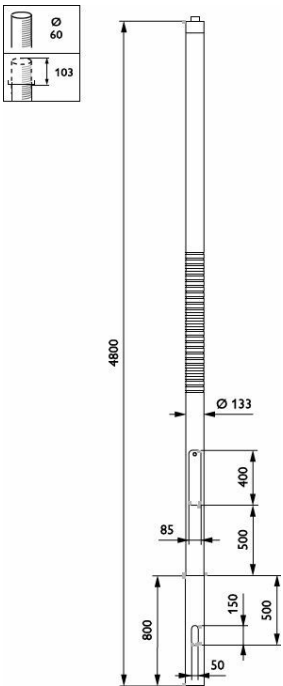

METROLIGHT - Pole for embedded installation - 4.0 m - 76 mm - RAL color

METROLIGHT - Pole with flange - 3.5 m - 76 mm - RAL color

METROLIGHT - Pole with flange - 4.0 m - 76 mm - RAL color

METRORIGINAL - Pole for embedded installation - 3.5 m - 135 mm - RAL color

METRORIGINAL - Pole for embedded installation - 4.0 m - 135 mm - RAL color

METRORIGINAL - Pole with flange - 3.5 m - 135 mm - RAL color

METRORIGINAL - Pole with flange - 4.0 m - 135 mm - RAL color

METROTUB - Pole for embedded installation - 3.5 m - 135 mm - RAL color

METROTUB - Pole for embedded installation - 4.0 m - 135 mm - RAL color

METROTUB - Pole with flange - 3.5 m - 135 mm - RAL color

METROTUB - Pole with flange - 4.0 m - 135 mm - RAL color

METROWOOD - Pole for embedded installation - 3.5 m - 133 mm - RAL color

METROWOOD - Pole for embedded installation - 4.0 m - 133 mm - RAL color

METROWOOD - Pole with flange - 3.5 m - 133 mm - RAL color

METROWOOD - Pole with flange - 4.0 m - 133 mm - RAL color