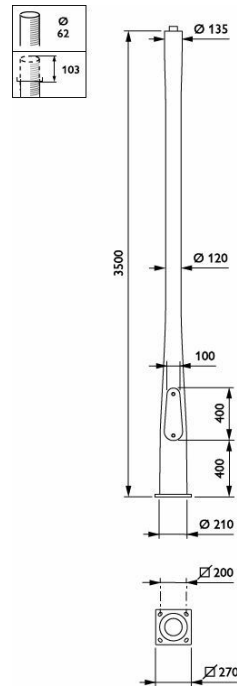

METROCONE - Pole with flange - 3.5 m - 90 mm - RAL color

METROCONE - Pole with flange - 4.0 m - 90 mm - RAL color

METROLAT - Pole with flange - 3.5 m - 135 mm - RAL color

METROLIGHT - Pole for embedded installation - 3.5 m - 76 mm - RAL color

METROLIGHT - Pole for embedded installation - 4.0 m - 76 mm - RAL color

METROLIGHT - Pole with flange - 3.5 m - 76 mm - RAL color

METROLIGHT - Pole with flange - 4.0 m - 76 mm - RAL color

METRORIGINAL - Pole for embedded installation - 3.5 m - 135 mm - RAL color

METRORIGINAL - Pole for embedded installation - 4.0 m - 135 mm - RAL color

METRORIGINAL - Pole with flange - 3.5 m - 135 mm - RAL color

METRORIGINAL - Pole with flange - 4.0 m - 135 mm - RAL color

METROTUB - Pole for embedded installation - 3.5 m - 135 mm - RAL color

METROTUB - Pole for embedded installation - 4.0 m - 135 mm - RAL color

METROTUB - Pole with flange - 3.5 m - 135 mm - RAL color

METROTUB - Pole with flange - 4.0 m - 135 mm - RAL color

METROWOOD - Pole for embedded installation - 3.5 m - 133 mm - RAL color