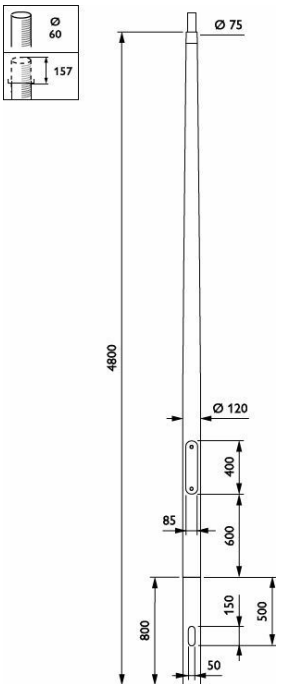

METROBASIC - Pole with flange - 3.5 m - 76 mm - RAL color

METROBASIC - Pole with flange - 4.0 m - 76 mm - RAL color

METROCONE - Pole for embedded installation - 3.5 m - 90 mm - RAL color

METROCONE - Pole for embedded installation - 4.0 m - 90 mm - RAL color

METROCONE - Pole with flange - 3.5 m - 90 mm - RAL color

METROCONE - Pole with flange - 4.0 m - 90 mm - RAL color

METROLAT - Pole with flange - 3.5 m - 135 mm - RAL color

METROLIGHT - Pole for embedded installation - 3.5 m - 76 mm - RAL color

METROLIGHT - Pole for embedded installation - 4.0 m - 76 mm - RAL color

METROLIGHT - Pole with flange - 3.5 m - 76 mm - RAL color

METROLIGHT - Pole with flange - 4.0 m - 76 mm - RAL color

METRORIGINAL - Pole for embedded installation - 3.5 m - 135 mm - RAL color

METRORIGINAL - Pole for embedded installation - 4.0 m - 135 mm - RAL color

METRORIGINAL - Pole with flange - 3.5 m - 135 mm - RAL color

METRORIGINAL - Pole with flange - 4.0 m - 135 mm - RAL color

METROTUB - Pole for embedded installation - 3.5 m - 135 mm - RAL color