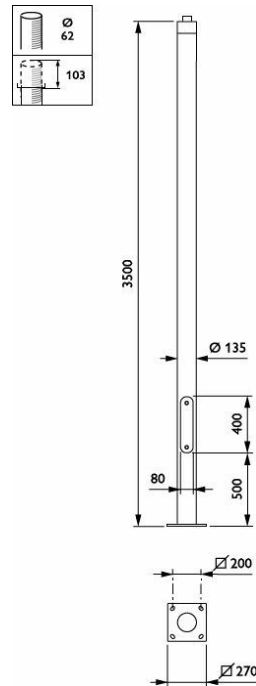

METROCONE - Pole with flange - 3.5 m - 90 mm - RAL color

METROCONE - Pole with flange - 4.0 m - 90 mm - RAL color

METROLAT - Pole with flange - 3.5 m - 135 mm - RAL color

METROLIGHT - Pole for embedded installation - 3.5 m - 76 mm - RAL color

METROLIGHT - Pole for embedded installation - 4.0 m - 76 mm - RAL color

METROLIGHT - Pole with flange - 3.5 m - 76 mm - RAL color

METROLIGHT - Pole with flange - 4.0 m - 76 mm - RAL color

METRORIGINAL - Pole for embedded installation - 3.5 m - 135 mm - RAL color

METRORIGINAL - Pole for embedded installation - 4.0 m - 135 mm - RAL color

METRORIGINAL - Pole with flange - 3.5 m - 135 mm - RAL color

METRORIGINAL - Pole with flange - 4.0 m - 135 mm - RAL color

METROTUB - Pole for embedded installation - 3.5 m - 135 mm - RAL color

METROTUB - Pole for embedded installation - 4.0 m - 135 mm - RAL color

METROTUB - Pole with flange - 3.5 m - 135 mm - RAL color

METROTUB - Pole with flange - 4.0 m - 135 mm - RAL color

METROWOOD - Pole for embedded installation - 3.5 m - 133 mm - RAL color