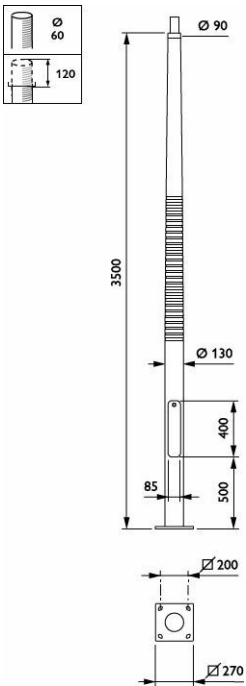

METROBASIC - Pole with flange - 3.5 m - 76 mm - RAL color

METROBASIC - Pole with flange - 4.0 m - 76 mm - RAL color

METROCONE - Pole for embedded installation - 3.5 m - 90 mm - RAL color

METROCONE - Pole for embedded installation - 4.0 m - 90 mm - RAL color

METROCONE - Pole with flange - 3.5 m - 90 mm - RAL color

METROCONE - Pole with flange - 4.0 m - 90 mm - RAL color

METROLAT - Pole with flange - 3.5 m - 135 mm - RAL color

METROLIGHT - Pole for embedded installation - 3.5 m - 76 mm - RAL color

METROLIGHT - Pole for embedded installation - 4.0 m - 76 mm - RAL color

METROLIGHT - Pole with flange - 3.5 m - 76 mm - RAL color

METROLIGHT - Pole with flange - 4.0 m - 76 mm - RAL color

METRORIGINAL - Pole for embedded installation - 3.5 m - 135 mm - RAL color

METRORIGINAL - Pole for embedded installation - 4.0 m - 135 mm - RAL color

METRORIGINAL - Pole with flange - 3.5 m - 135 mm - RAL color

METRORIGINAL - Pole with flange - 4.0 m - 135 mm - RAL color

METROTUB - Pole for embedded installation - 3.5 m - 135 mm - RAL color