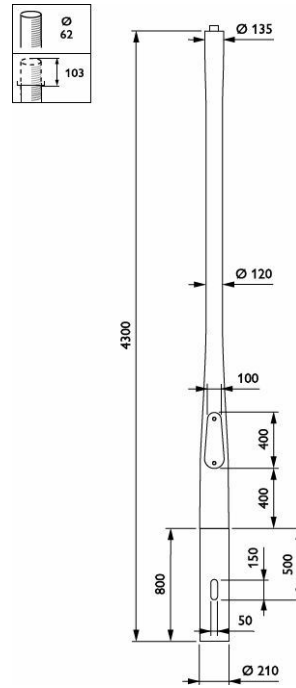

METROBASIC - Pole with flange - 3.5 m - 76 mm - RAL color

METROBASIC - Pole with flange - 4.0 m - 76 mm - RAL color

METROCONE - Pole for embedded installation - 3.5 m - 90 mm - RAL color

METROCONE - Pole for embedded installation - 4.0 m - 90 mm - RAL color

METROCONE - Pole with flange - 3.5 m - 90 mm - RAL color

METROCONE - Pole with flange - 4.0 m - 90 mm - RAL color

METROLAT - Pole with flange - 3.5 m - 135 mm - RAL color

METROLIGHT - Pole for embedded installation - 3.5 m - 76 mm - RAL color

METROLIGHT - Pole for embedded installation - 4.0 m - 76 mm - RAL color

METROLIGHT - Pole with flange - 3.5 m - 76 mm - RAL color

METROLIGHT - Pole with flange - 4.0 m - 76 mm - RAL color

METRORIGINAL - Pole for embedded installation - 3.5 m - 135 mm - RAL color

METRORIGINAL - Pole for embedded installation - 4.0 m - 135 mm - RAL color

METRORIGINAL - Pole with flange - 3.5 m - 135 mm - RAL color

METRORIGINAL - Pole with flange - 4.0 m - 135 mm - RAL color

METROTUB - Pole for embedded installation - 3.5 m - 135 mm - RAL color