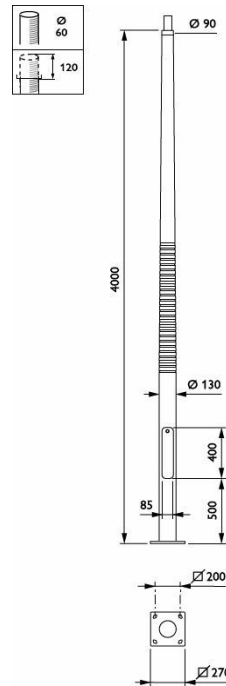

METROBASIC - Pole with flange - 3.5 m - 76 mm - RAL color

METROBASIC - Pole with flange - 4.0 m - 76 mm - RAL color

METROCONE - Pole for embedded installation - 3.5 m - 90 mm - RAL color

METROCONE - Pole for embedded installation - 4.0 m - 90 mm - RAL color

METROCONE - Pole with flange - 3.5 m - 90 mm - RAL color

METROCONE - Pole with flange - 4.0 m - 90 mm - RAL color

METROLAT - Pole with flange - 3.5 m - 135 mm - RAL color

METROLIGHT - Pole for embedded installation - 3.5 m - 76 mm - RAL color

METROLIGHT - Pole for embedded installation - 4.0 m - 76 mm - RAL color

METROLIGHT - Pole with flange - 3.5 m - 76 mm - RAL color

METROLIGHT - Pole with flange - 4.0 m - 76 mm - RAL color

METRORIGINAL - Pole for embedded installation - 3.5 m - 135 mm - RAL color

METRORIGINAL - Pole for embedded installation - 4.0 m - 135 mm - RAL color

METRORIGINAL - Pole with flange - 3.5 m - 135 mm - RAL color

METRORIGINAL - Pole with flange - 4.0 m - 135 mm - RAL color

METROTUB - Pole for embedded installation - 3.5 m - 135 mm - RAL color