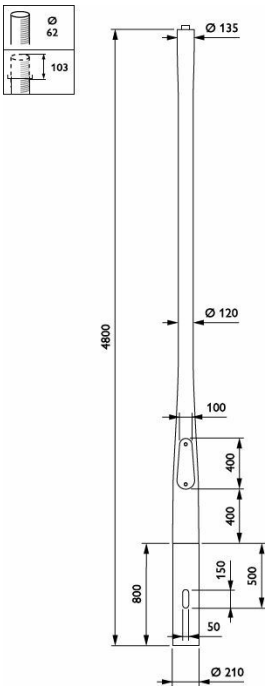

METROCONE - Pole with flange - 3.5 m - 90 mm - RAL color

METROCONE - Pole with flange - 4.0 m - 90 mm - RAL color

METROLAT - Pole with flange - 3.5 m - 135 mm - RAL color

METROLIGHT - Pole for embedded installation - 3.5 m - 76 mm - RAL color

METROLIGHT - Pole for embedded installation - 4.0 m - 76 mm - RAL color

METROLIGHT - Pole with flange - 3.5 m - 76 mm - RAL color

METROLIGHT - Pole with flange - 4.0 m - 76 mm - RAL color

METRORIGINAL - Pole for embedded installation - 3.5 m - 135 mm - RAL color

METRORIGINAL - Pole for embedded installation - 4.0 m - 135 mm - RAL color

METRORIGINAL - Pole with flange - 3.5 m - 135 mm - RAL color

METRORIGINAL - Pole with flange - 4.0 m - 135 mm - RAL color

METROTUB - Pole for embedded installation - 3.5 m - 135 mm - RAL color

METROTUB - Pole for embedded installation - 4.0 m - 135 mm - RAL color

METROTUB - Pole with flange - 3.5 m - 135 mm - RAL color

METROTUB - Pole with flange - 4.0 m - 135 mm - RAL color

METROWOOD - Pole for embedded installation - 3.5 m - 133 mm - RAL color