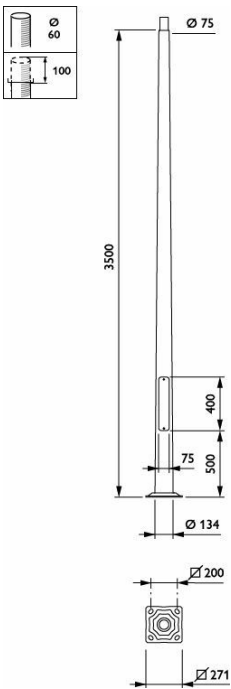

- Five dedicated aluminum and wooden masts – heights of 3.5 and 4 meters – enhance the pure, simplified style of the luminaires

YHP657 METRORORIGINAL  
GROUND SECTION

YHP658 METROTUBE  
FLANGE PLATE

YHP685 METROTUBE  
GROUND SECTION

YHW655 METROWOOD  
FLANGE PLATE

YHW655 METROWOOD  
GROUND SECTION

YHP654 METROBASIC  
FLANGE PLATE

**Dimensional drawing**

METROBASIC - Pole with flange - 3.5 m - 76 mm - RAL color

METROBASIC - Pole with flange - 4.0 m - 76 mm - RAL color

METROCONE - Pole for embedded installation - 3.5 m - 90 mm - RAL color

METROCONE - Pole for embedded installation - 4.0 m - 90 mm - RAL color

METROCONE - Pole with flange - 3.5 m - 90 mm - RAL color

METROCONE - Pole with flange - 4.0 m - 90 mm - RAL color

METROLAT - Pole with flange - 3.5 m - 135 mm - RAL color

METROLIGHT - Pole for embedded installation - 3.5 m - 76 mm - RAL color