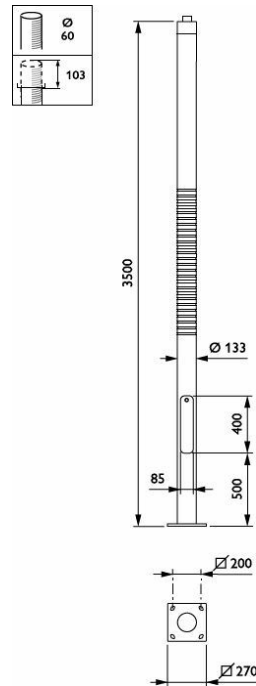

METROLIGHT - Pole for embedded installation - 4.0 m - 76 mm - RAL color

METROLIGHT - Pole with flange - 3.5 m - 76 mm - RAL color

METROLIGHT - Pole with flange - 4.0 m - 76 mm - RAL color

METRORIGINAL - Pole for embedded installation - 3.5 m - 135 mm - RAL color

METRORIGINAL - Pole for embedded installation - 4.0 m - 135 mm - RAL color

METRORIGINAL - Pole with flange - 3.5 m - 135 mm - RAL color

METRORIGINAL - Pole with flange - 4.0 m - 135 mm - RAL color

METROTUB - Pole for embedded installation - 3.5 m - 135 mm - RAL color

METROTUB - Pole for embedded installation - 4.0 m - 135 mm - RAL color

METROTUB - Pole with flange - 3.5 m - 135 mm - RAL color

METROTUB - Pole with flange - 4.0 m - 135 mm - RAL color

METROWOOD - Pole for embedded installation - 3.5 m - 133 mm - RAL color

METROWOOD - Pole for embedded installation - 4.0 m - 133 mm - RAL color

METROWOOD - Pole with flange - 3.5 m - 133 mm - RAL color

METROWOOD - Pole with flange - 4.0 m - 133 mm - RAL color