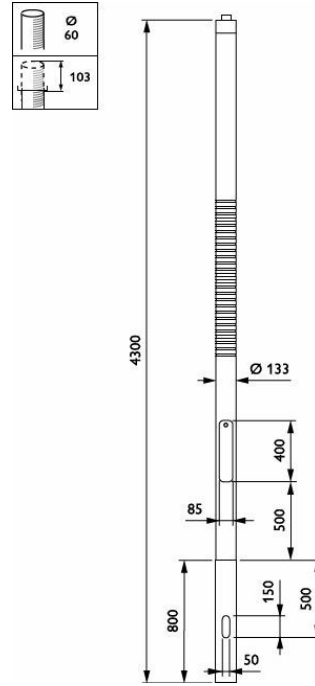

METROCONE - Pole with flange - 3.5 m - 90 mm - RAL color

METROCONE - Pole with flange - 4.0 m - 90 mm - RAL color

METROLAT - Pole with flange - 3.5 m - 135 mm - RAL color

METROLIGHT - Pole for embedded installation - 3.5 m - 76 mm - RAL color

METROLIGHT - Pole for embedded installation - 4.0 m - 76 mm - RAL color

METROLIGHT - Pole with flange - 3.5 m - 76 mm - RAL color

METROLIGHT - Pole with flange - 4.0 m - 76 mm - RAL color

METRORIGINAL - Pole for embedded installation - 3.5 m - 135 mm - RAL color

METRORIGINAL - Pole for embedded installation - 4.0 m - 135 mm - RAL color

METRORIGINAL - Pole with flange - 3.5 m - 135 mm - RAL color

METRORIGINAL - Pole with flange - 4.0 m - 135 mm - RAL color

METROTUB - Pole for embedded installation - 3.5 m - 135 mm - RAL color

METROTUB - Pole for embedded installation - 4.0 m - 135 mm - RAL color

METROTUB - Pole with flange - 3.5 m - 135 mm - RAL color

METROTUB - Pole with flange - 4.0 m - 135 mm - RAL color

METROWOOD - Pole for embedded installation - 3.5 m - 133 mm - RAL color