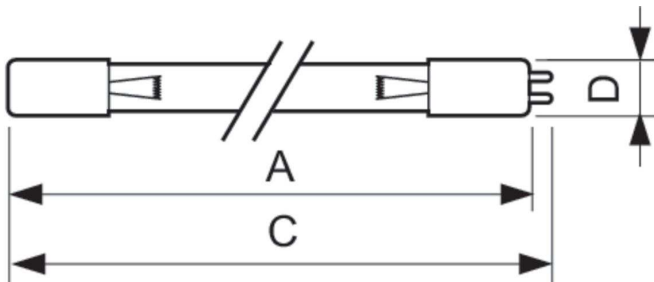

TUV T5 - Small diameter lamps for professional applications

TUV T5

TUV T5 lamps are single- or double-ended UV-C 253.7 nm emitting lamps. The small 16 mm diameter of the lamp allows for a small system design and design flexibility. TUV T5 lamps offer constant UV output over their complete lifetime.

Benefits

- Controlled UV-C output over lifetime of the lamp
- High system efficacy
- Good environmental choice because of lowest amount of mercury.

Features

- Short-wave UV radiation with a peak at 253.7 nm (UV-C)
- Small diameter
- Protective inside coating ensures almost constant UV output over the complete lifetime of the lamp.
- Lamp glass filters out the 185 nm ozone-forming radiation
- High temperature and UV-resistant lamp bases
- High Output versions available for optimum UVC output per lamp length, allowing for further reduction of system size
- Warning sign on lamp indicates that the lamp radiates UVC

Dimensional drawing

Product	D	C	
TUV 24T5 HE 4P SE	19.5 mm	700.7 mm	
TUV 24T5 HO 4P SE	19.5 mm	700.7 mm	
TUV 36T5 HE 4P SE UNP/32	19.3 mm	853 mm	845.4 mm
TUV 36T5 HO 4P SE UNP/32	19.3 mm	853 mm	845.4 mm
TUV 48T5 HE 4P SE	19.5 mm	1,156.7 mm	
TUV 48T5 HO 4P SE	19.5 mm	1,156.7 mm	
TUV 64T5 HE 4P SE UNP/32	19.3 mm	1,564.5 mm	1,556.6 mm
TUV 64T5 HO 4P SE UNP/32	19.3 mm	1,564.5 mm	1,555.2 mm