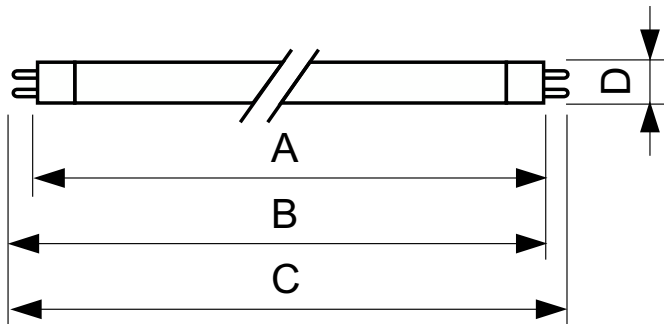

## Dimensional drawing

Product	D (max)	C (max)	A (max)
TUV 11W 4P SE UNP/32	19 mm	251.8 mm	244.1 mm
TUV 20W 4P SE UNP/32	19.3 mm	437.7 mm	430 mm
TUV 25W - 4P SE UNP/32	19.3 mm	556.6 mm	548.9 mm

Product	D (max)	C (max)	A (max)
TUV 11W CN FAM/10X25BOX	16 mm	226.3 mm	
TUV 11W FAM/10X25BOX	16 mm	226.3 mm	
TUV 16W CN FAM/10X25BOX	16 mm	302.5 mm	
TUV 20W FAM/10X25CC	16 mm	405.1 mm	402.7 mm 412.2 mm 398 mm
TUV 25W FAM/10X25BOX	16 mm	531.1 mm	
TUV 4W FAM/10X25BOX	16 mm	150.1 mm	
TUV 6W FAM/10X25BOX	16 mm	226.3 mm	
TUV 8W FAM/10X25BOX	16 mm	302.5 mm	