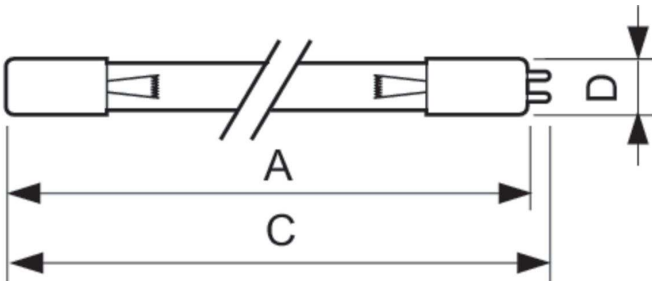

## Dimensional drawing

Product	D (max)	C (max)	A (max)
TUV 11W 4P SE UNP/32	19 mm	251.8 mm	244.1 mm
TUV 20W 4P SE UNP/32	19.3 mm	437.7 mm	430 mm
TUV 25W - 4P SE UNP/32	19.3 mm	556.6 mm	548.9 mm

Product	D (max)	C (max)	A (max)
TUV 11W CN FAM/10X25BOX	16 mm	226.3 mm	
TUV 11W FAM/10X25BOX	16 mm	226.3 mm	
TUV 16W CN FAM/10X25BOX	16 mm	302.5 mm	
TUV 20W FAM/10X25CC	16 mm	405.1 mm	402.7 mm 412.2 mm 398 mm
TUV 25W FAM/10X25BOX	16 mm	531.1 mm	
TUV 4W FAM/10X25BOX	16 mm	150.1 mm	
TUV 6W FAM/10X25BOX	16 mm	226.3 mm	
TUV 8W FAM/10X25BOX	16 mm	302.5 mm	