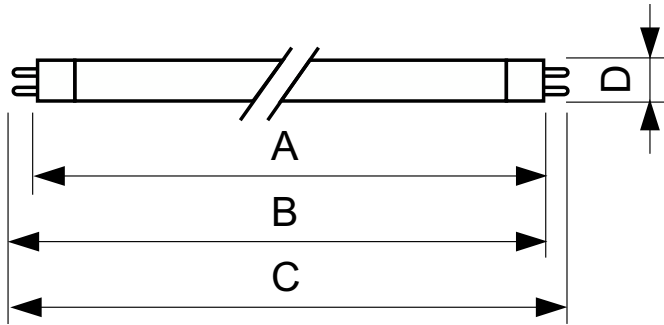

TUV TL Mini

Dimensional drawing

Product	D	C
TUV 16W FAM/10X25BOX	16 mm	302.5 mm
TUV 4W FAM/10X25BOX	16 mm	150.1 mm
TUV 8W FAM/10X25BOX	16 mm	302.5 mm

General Information

Cap-Base G5

Approval and Application

Mercury (Hg) Content (Nom) 4.4 mg

Operating and Electrical

Order Code	Full Product Name	Lamp Current (Nom)	Power Consumption
928000104013	TUV 4W FAM/10X25BOX	0.17 A	4.5 W
928001104013	TUV 8W FAM/10X25BOX	0.145 A	7.1 W

Order Code	Full Product Name	Lamp Current (Nom)	Power Consumption
928002004013	TUV 16W FAM/10X25BOX	0.4 A	15 W