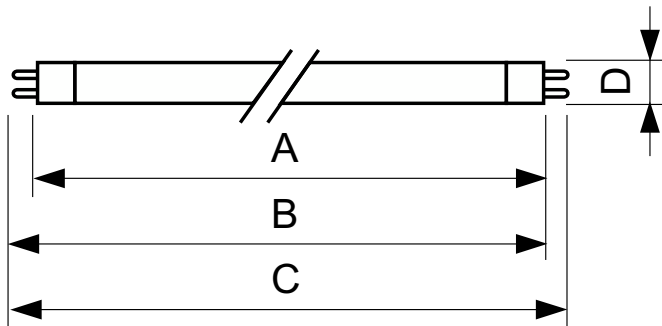

Versions

XPPR_XUTUV_0002-Product photo

TUV TL Mini

Dimensional drawing

Product	D (max)	C (max)	A (max)
TUV 11W 4P SE UNP/32	19 mm	251.8 mm	244.1 mm
TUV 16W 4P SE UNP/32	19 mm	328 mm	320.3 mm
TUV 20W 4P SE UNP/32	19.3 mm	437.7 mm	430 mm
TUV 25W - 4P SE UNP/32	19.3 mm	556.6 mm	548.9 mm

Product	D	C			
TUV 10W FAM/10x25 BOX	16 mm	305.3 mm			
TUV 11W CN FAM/10X25BOX	16 mm	226.3 mm			
TUV 11W FAM/10X25BOX	16 mm	226.3 mm			
TUV 11W IN FAM/10X25BOX	16 mm	226.3 mm			
TUV 16W CN FAM/10X25BOX	16 mm	302.5 mm			
TUV 16W FAM/10X25BOX	16 mm	302.5 mm			
TUV 20W FAM/10X25CC	16 mm	405.1 mm	402.7 mm	412.2 mm	398 mm
TUV 25W FAM/10X25BOX	16 mm	531.1 mm			
TUV 4W CN FAM/10X25BOX	16 mm	150.1 mm			
TUV 4W FAM/10X25BOX	16 mm	150.1 mm			
TUV 4W IN FAM/10X25BOX	16 mm	150.1 mm			
TUV 6W CN FAM/10X25BOX	16 mm	226.3 mm			
TUV 6W FAM/10X25BOX	16 mm	226.3 mm			
TUV 8W CN FAM/10X25BOX	16 mm	302.5 mm			
TUV 8W FAM/10X25BOX	16 mm	302.5 mm			
TUV 8W IN FAM/10X25BOX	16 mm	302.5 mm			