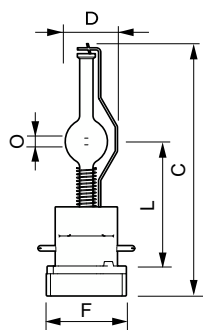

Versions

XPPR_XDMSR_0014-Product photo

Målskisse

Product	D (max)	O	L (min)	L (max)	L	C (max)
MSR Platinum 35 1CT	23,5 mm	3,0 mm	55 mm	57 mm	56 mm	116 mm