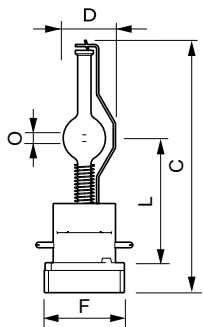

## Dimensional drawing

Product	D (max)	O	L (min)	L (max)	L	C (max)
MSR Platinum 35 1CT	23.5 mm	3.0 mm	55 mm	57 mm	56 mm	116 mm