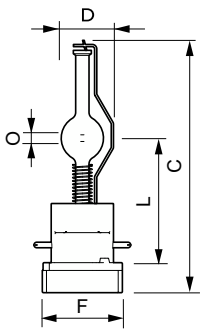

Versions

XPPR_XDMSR_0014-Product photo

Dimensional drawing

Product	D (max)	O	L (min)	L (max)	L	C (max)
MSR Platinum 35 1CT	23.5 mm	3.0 mm	55 mm	57 mm	56 mm	116 mm