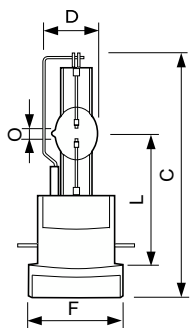

Versions

XPPR_XDMSR_0019-Product photo

XPPR_XDMSR_0021-Product photo

Målskisse

Product	D (max)	O	L (min)	L (max)	L	C (max)	F
MSR Gold 2000 FastFit 1CT/8	34 mm	8,0 mm	66 mm	68 mm	67 mm	134 mm	50 mm

Product	D (max)	O	L (min)	L (max)	L	C (max)	F
MSR Gold 700/2 FastFit 1CT/8	23,2 mm	3,8 mm	64 mm	66 mm	65 mm	112 mm	50 mm