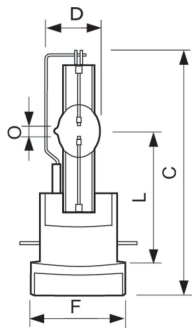

Versions

XPPR_XDMSR_0019-Product photo

XPPR_XDMSR_0021-Product photo

Målskisse

Product	D (max)	O	L (min)	L (max)	L	C (max)	F
MSR Gold 2000 FastFit 1CT/8	34 mm	8,0 mm	66 mm	68 mm	67 mm	134 mm	50 mm

Product	D (max)	O	L (min)	L (max)	L	C (max)	F
MSR Gold 700/2 FastFit 1CT/8	23,2 mm	3,8 mm	64 mm	66 mm	65 mm	112 mm	50 mm