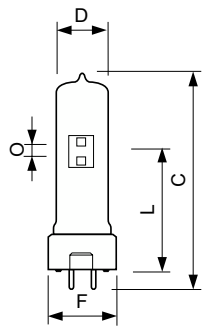

Versions

XPPR_XDMSD_0009-Product photo

Målskisse

Product	D (max)	O	L (min)	L (max)	L	C (max)	F (max)	F	F (min)
MSD 250/2	23 mm	5,0	54 mm	56 mm	55	108 mm	29 mm	28	27 mm
30H 1CT/4		mm			mm			mm	